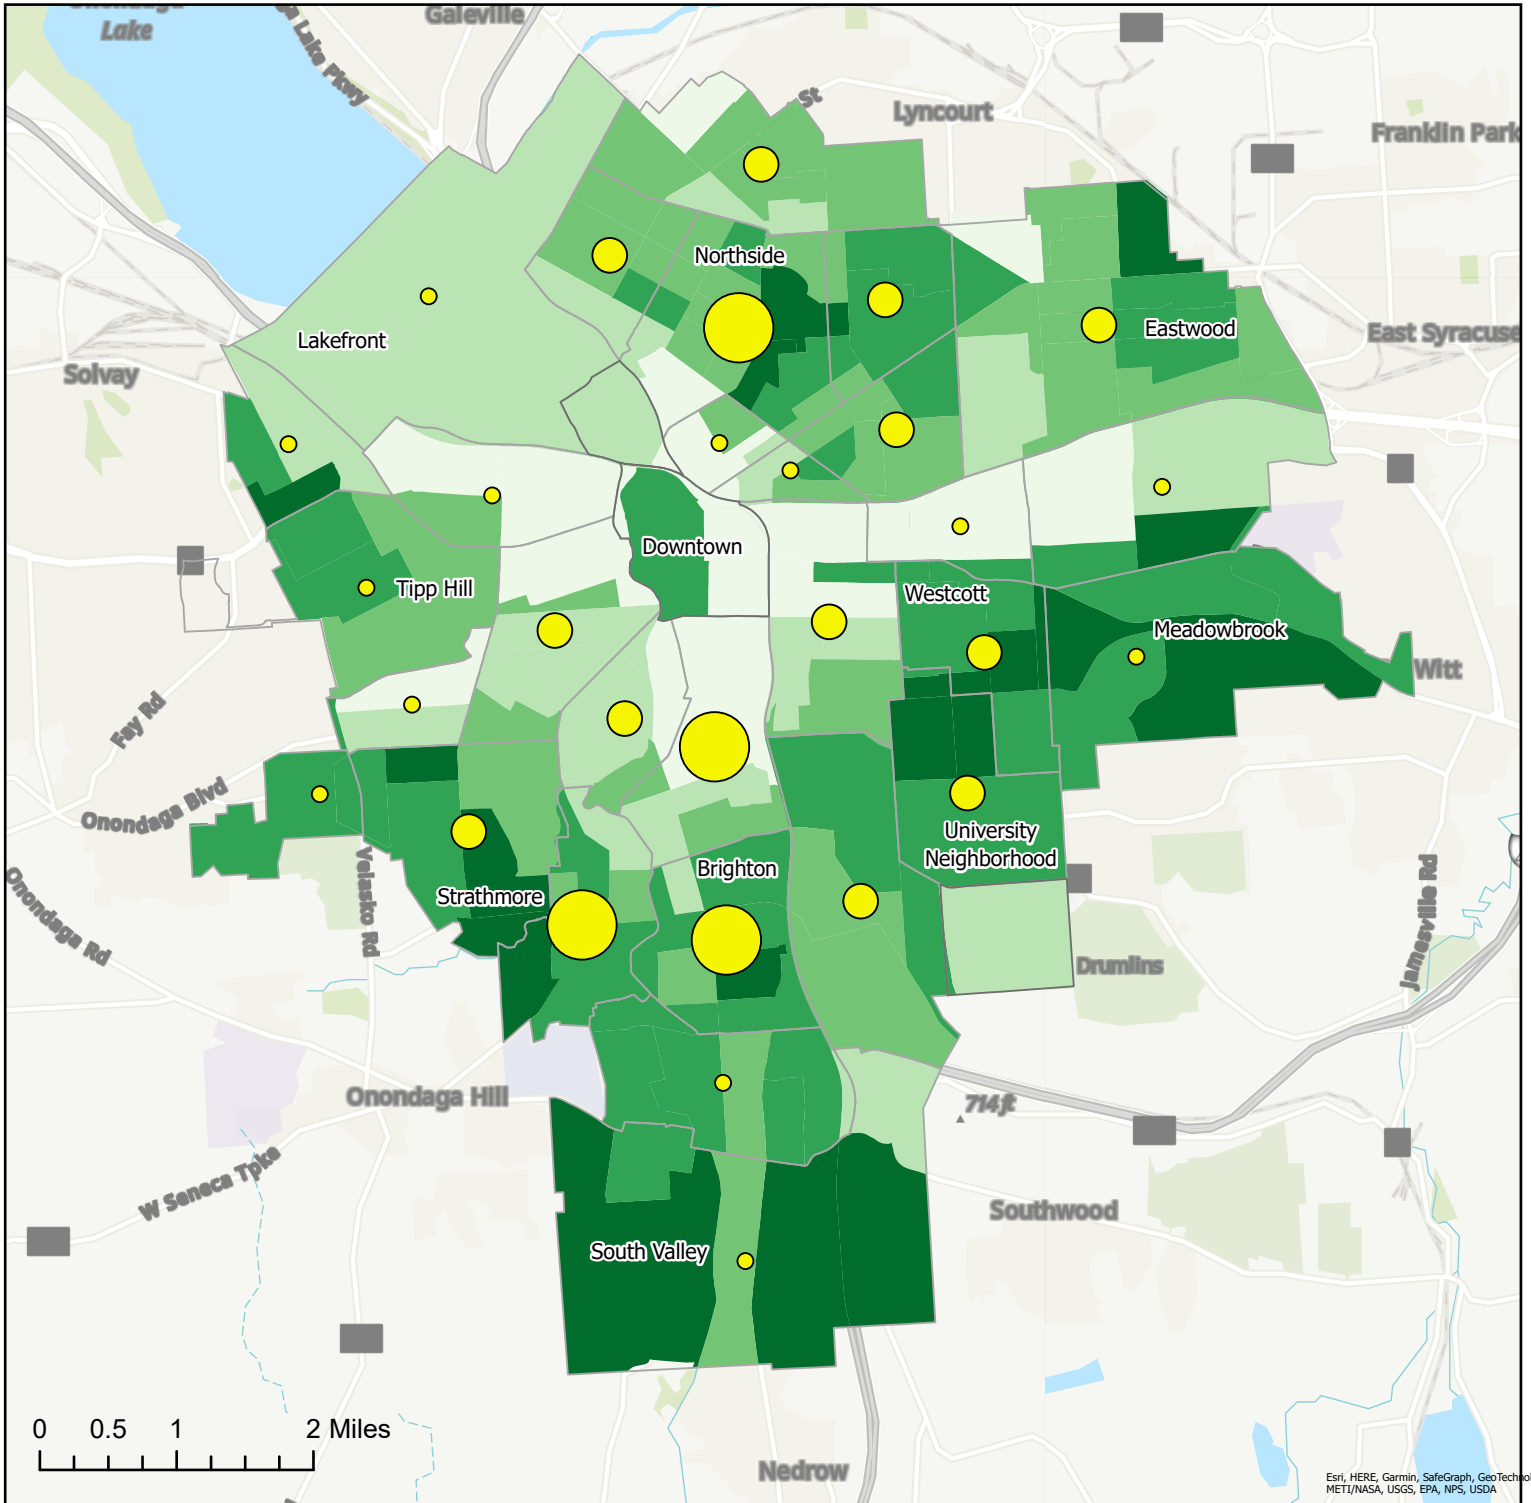

Syracuse Tree Equity Scores and Onondaga Earth Corps Tree Planting Sites

OEC Trees Planted by Neighborhood

- 16 - 150
- 151 - 450
- 451 - 936

Tree Equity by Block Group

Syracuse Average: 80

- Highest Priority (36 - 65)
- Higher Priority (66 - 75)
- Moderate Priority (76 - 85)
- Lower Priority (86 - 95)
- Low Priority (95 - 100)

Tree equity score is a measure of equitable access to trees and is created per Census block group. The score relates the tree canopy goal, existing tree canopy, and priority for tree planting based on several factors. It is on a scale of 0-100 and a lower score indicates a higher need for tree planting in that block group. The data shown in this map was downloaded from the National Tree Equity Score Map which is made by American Forests.