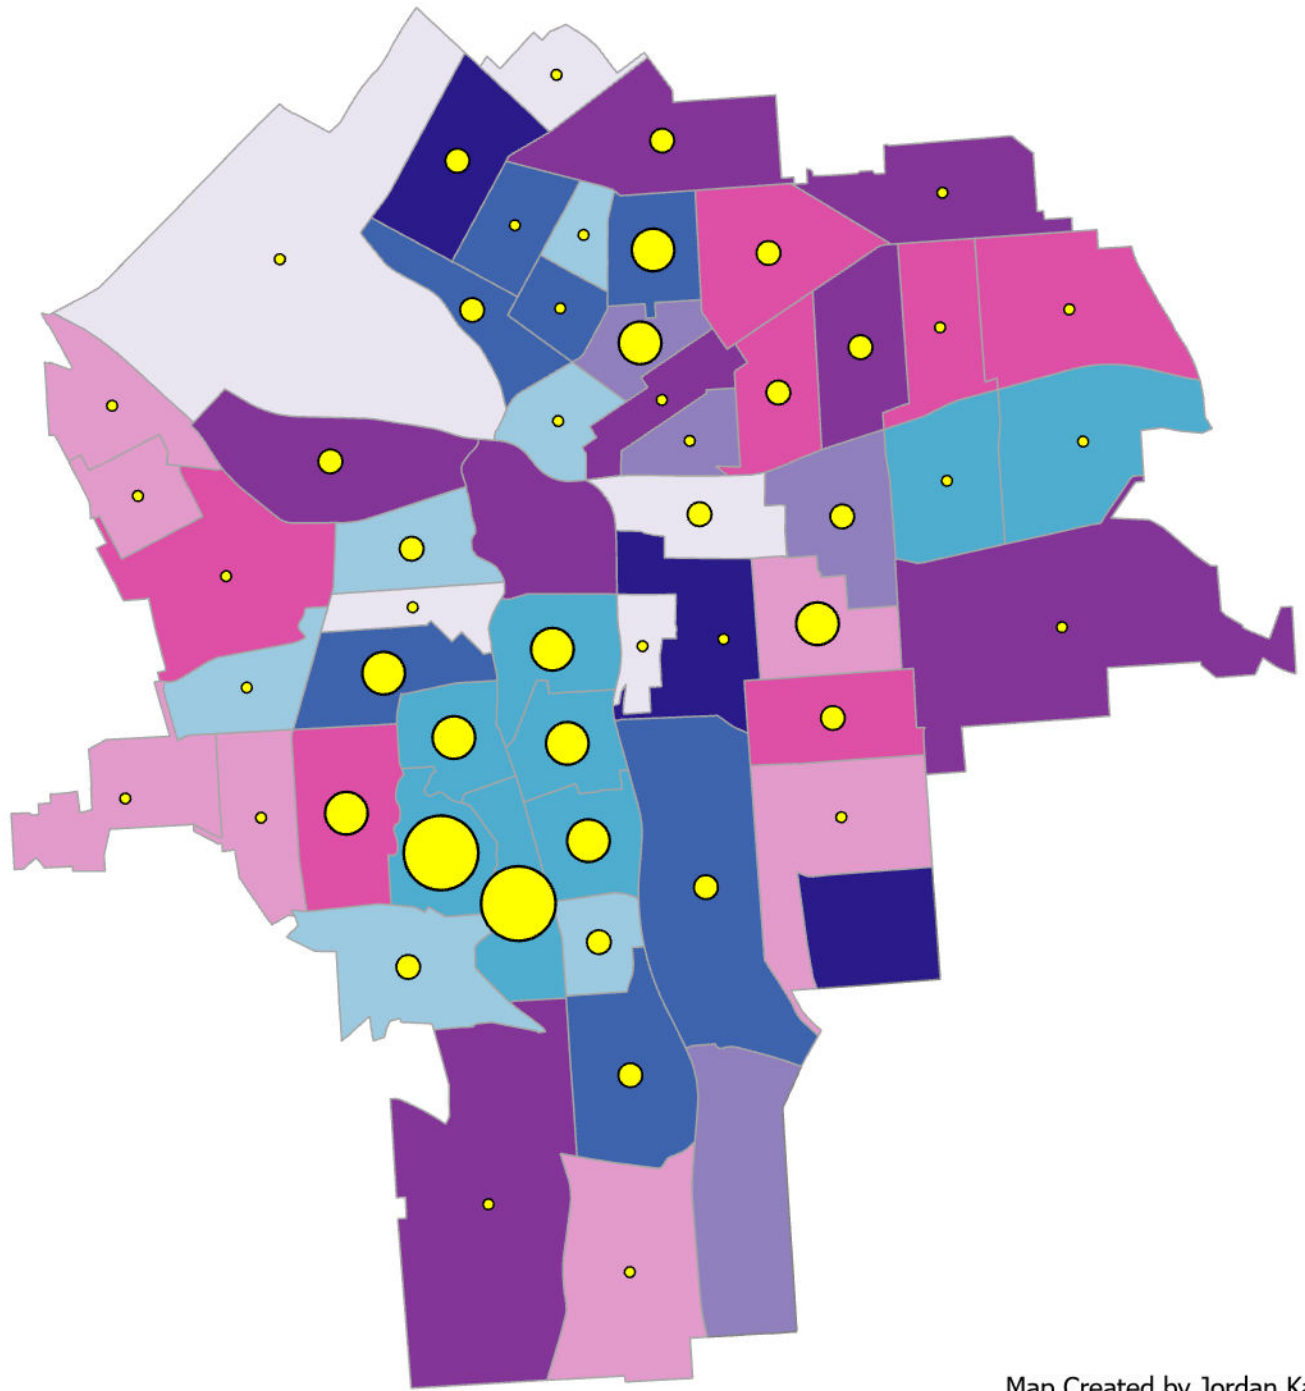

Onondaga Earth Corps Tree Planting Sites and Syracuse Racial Composition, 2021

Map Created by Jordan Kakuyo
November 2023

OEC Tree Planting Sites

Syracuse Demographics

Map displaying the relationship between Onondaga Earth Corps (OEC's) tree planting sites, and the racial composition of the surrounding census tract. The basemap shows the distribution of the white vs non-white population. Blue areas represent higher non-white populations and pink represent higher white populations. The circles represent the number of trees planted within the census tract. The larger the circle the more trees planted there. Data on the demographic information was downloaded from the Census Bureau Data website, while tree count was provided by OEC. U.S. Census Bureau. (N.d.) Race Estimates, B02001. 2021 American Community Survey 5 Year Estimates.