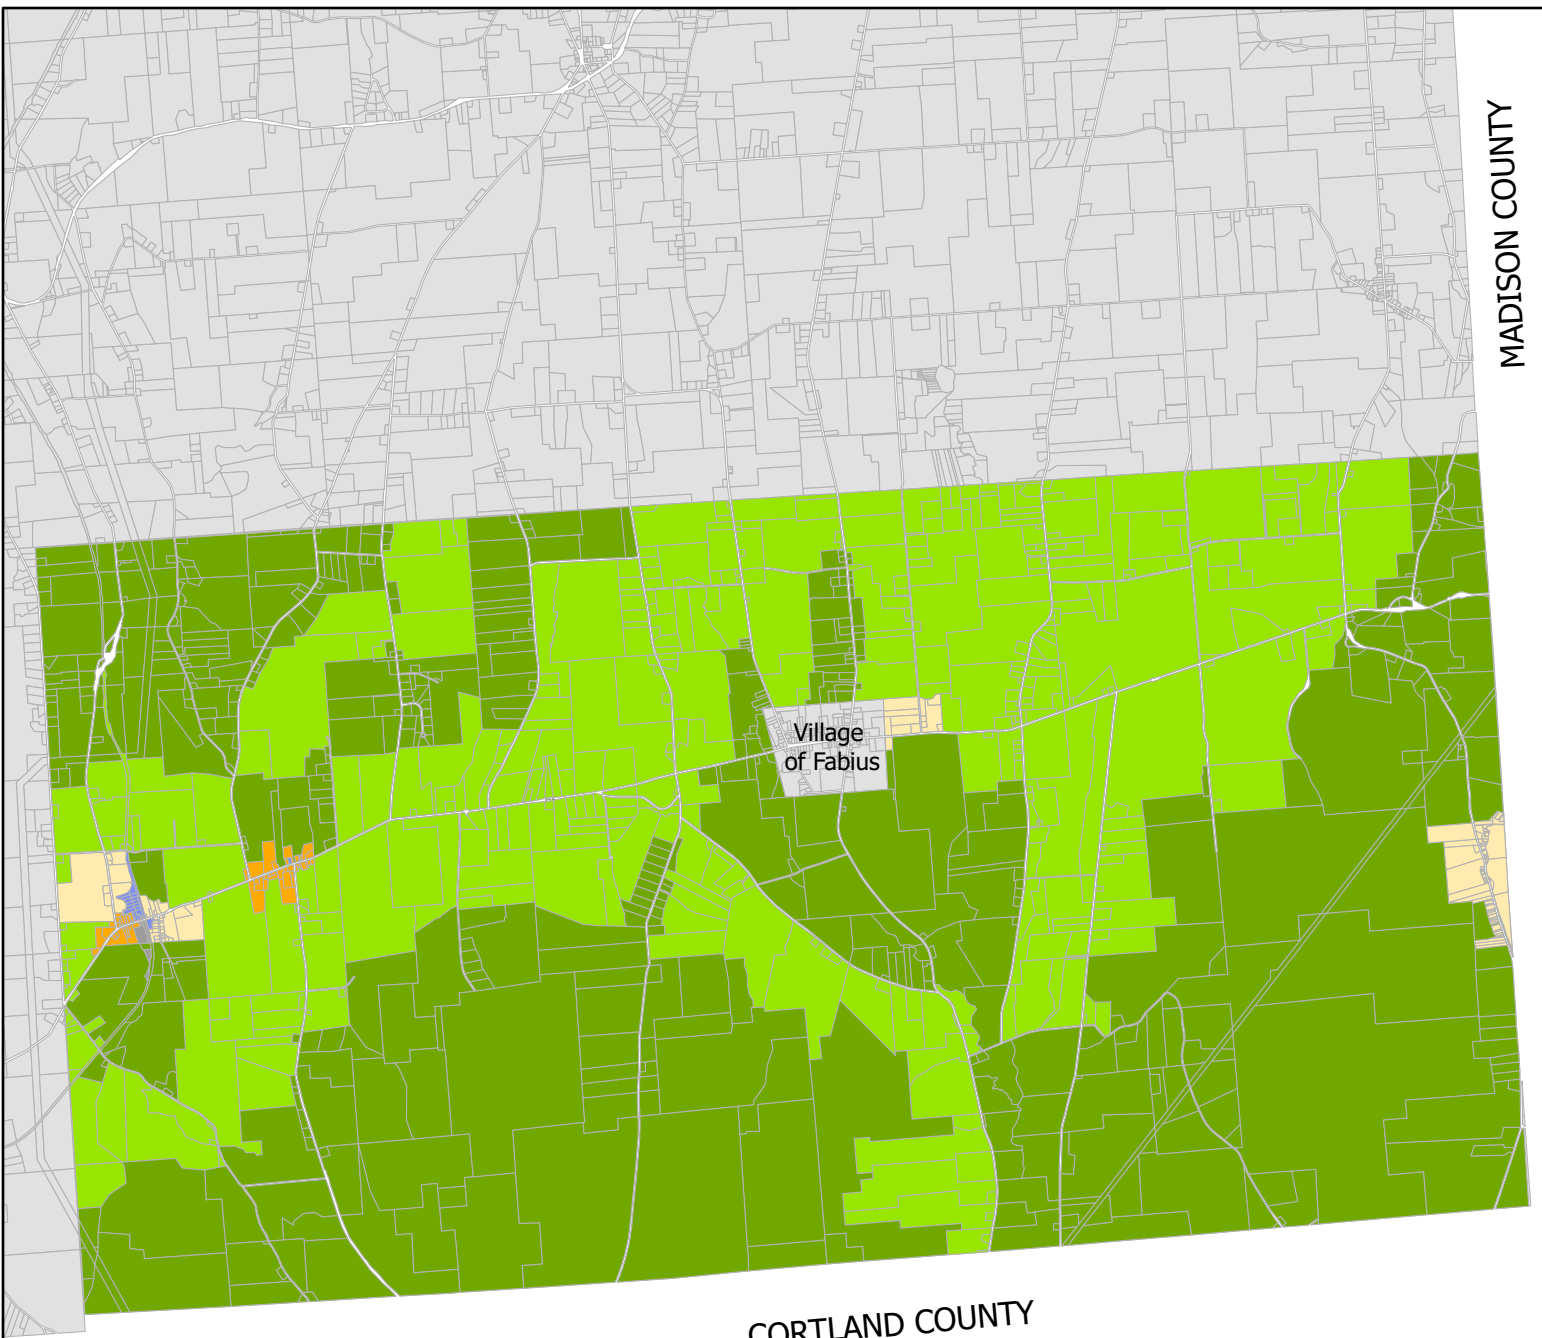

Town of Fabius Zoning Map

Zoning

-  A-1 Agriculture
-  A-2 Ag (open space)
-  C-1 Commercial
-  I-1 Industrial
-  R-1 Res (low dens)
-  R-2 Res (mod dens)

MADISON COUNTY

CORTLAND COUNTY

Village
of Fabius