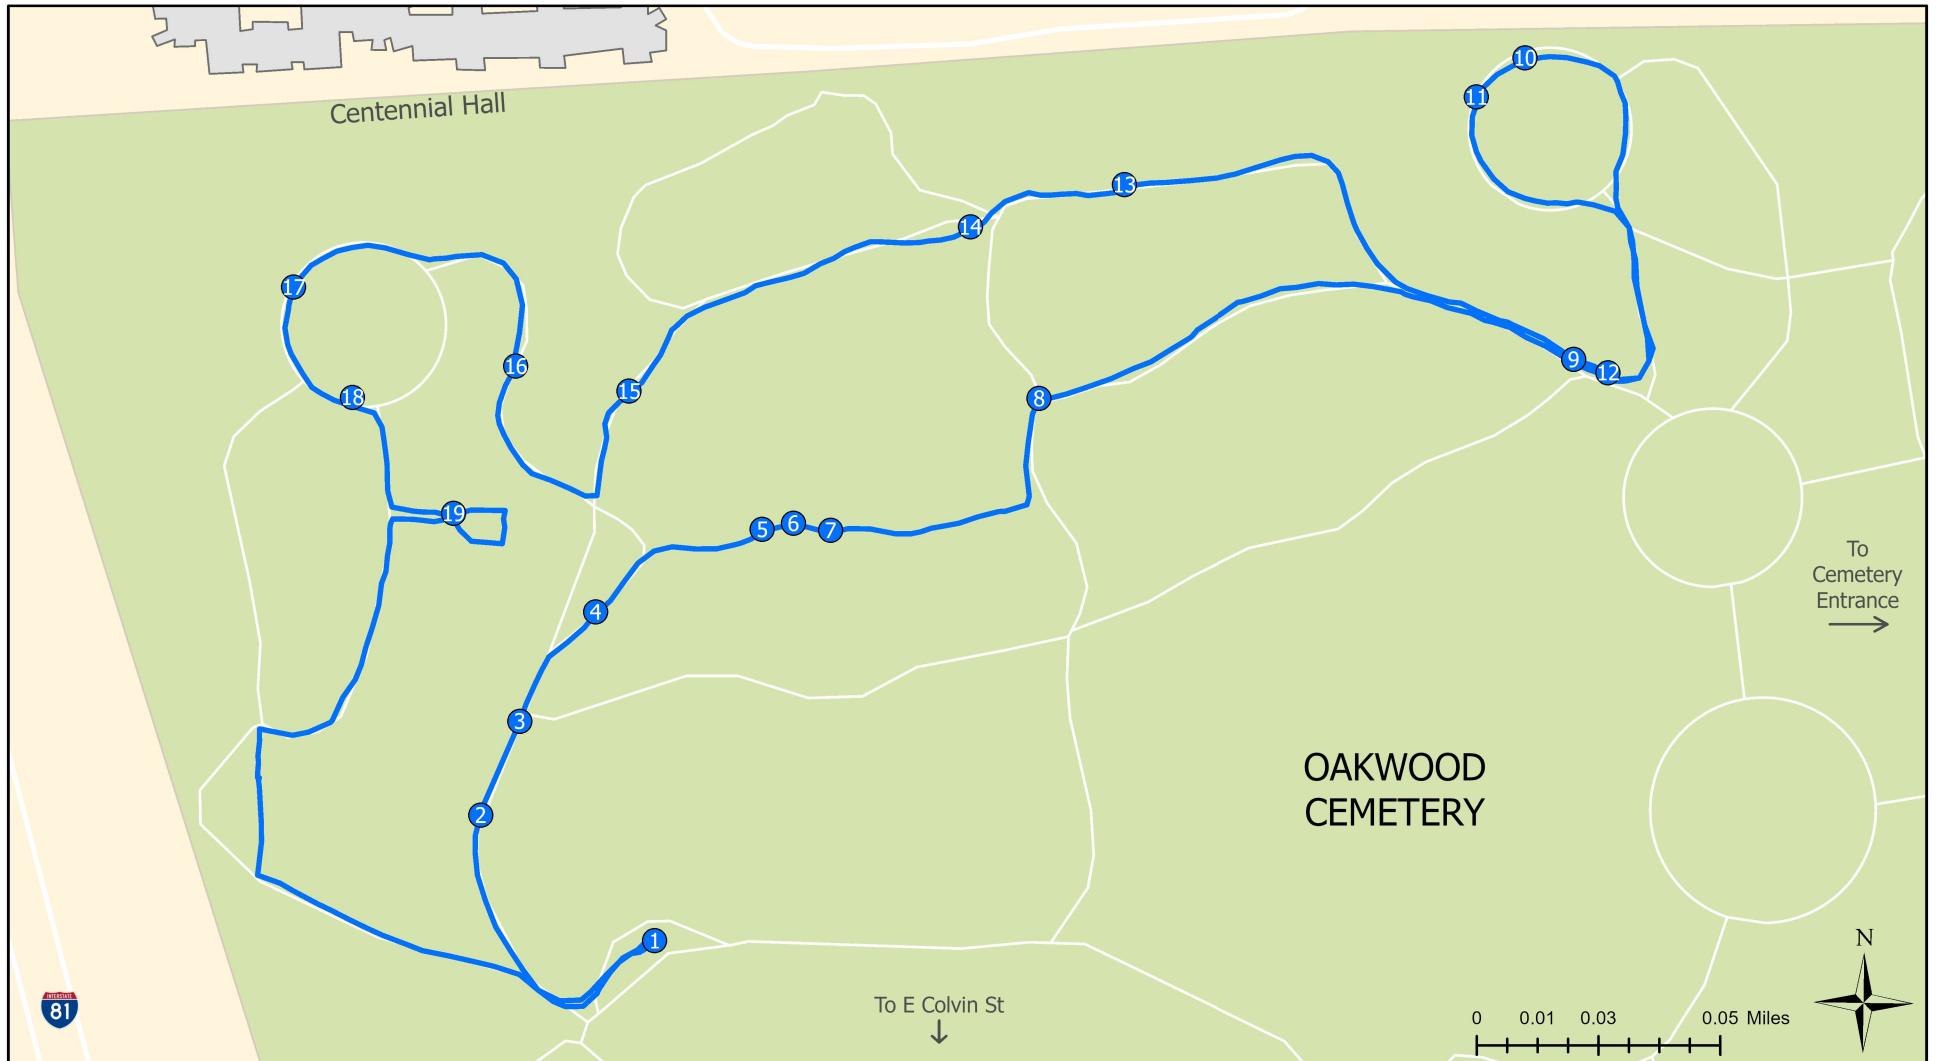

# Oakwood Cemetery Landscape Trail

Map updated by Jackson Zimmerman, August 2022.

- |  |                           |                         |                       |
|--|---------------------------|-------------------------|-----------------------|
| 1 Original Entrance, Office, Chapel            | 5 Path System             | 11 Concentric Circles   | 17 Sunset Avenue View |
| 2 Dedication Valley                            | 6 Leavenworth Lot         | 12 Mature Vegetation    | 18 Railroad Boundary  |
| 3 Dedication Valley, Landforms, and Vegetation | 7 Avenue System           | 13 Cobblestone Drainage | 19 Longstreet Lot     |
| 4 Large Monuments                              | 8 Comparison of Landforms | 14 Hoyt Lot             |                       |
|  | 9 Historic Sign Post      | 15 Lily Pad Pond        |                       |
|  | 10 Historic View          | 16 Myers Mausoleum      |                       |