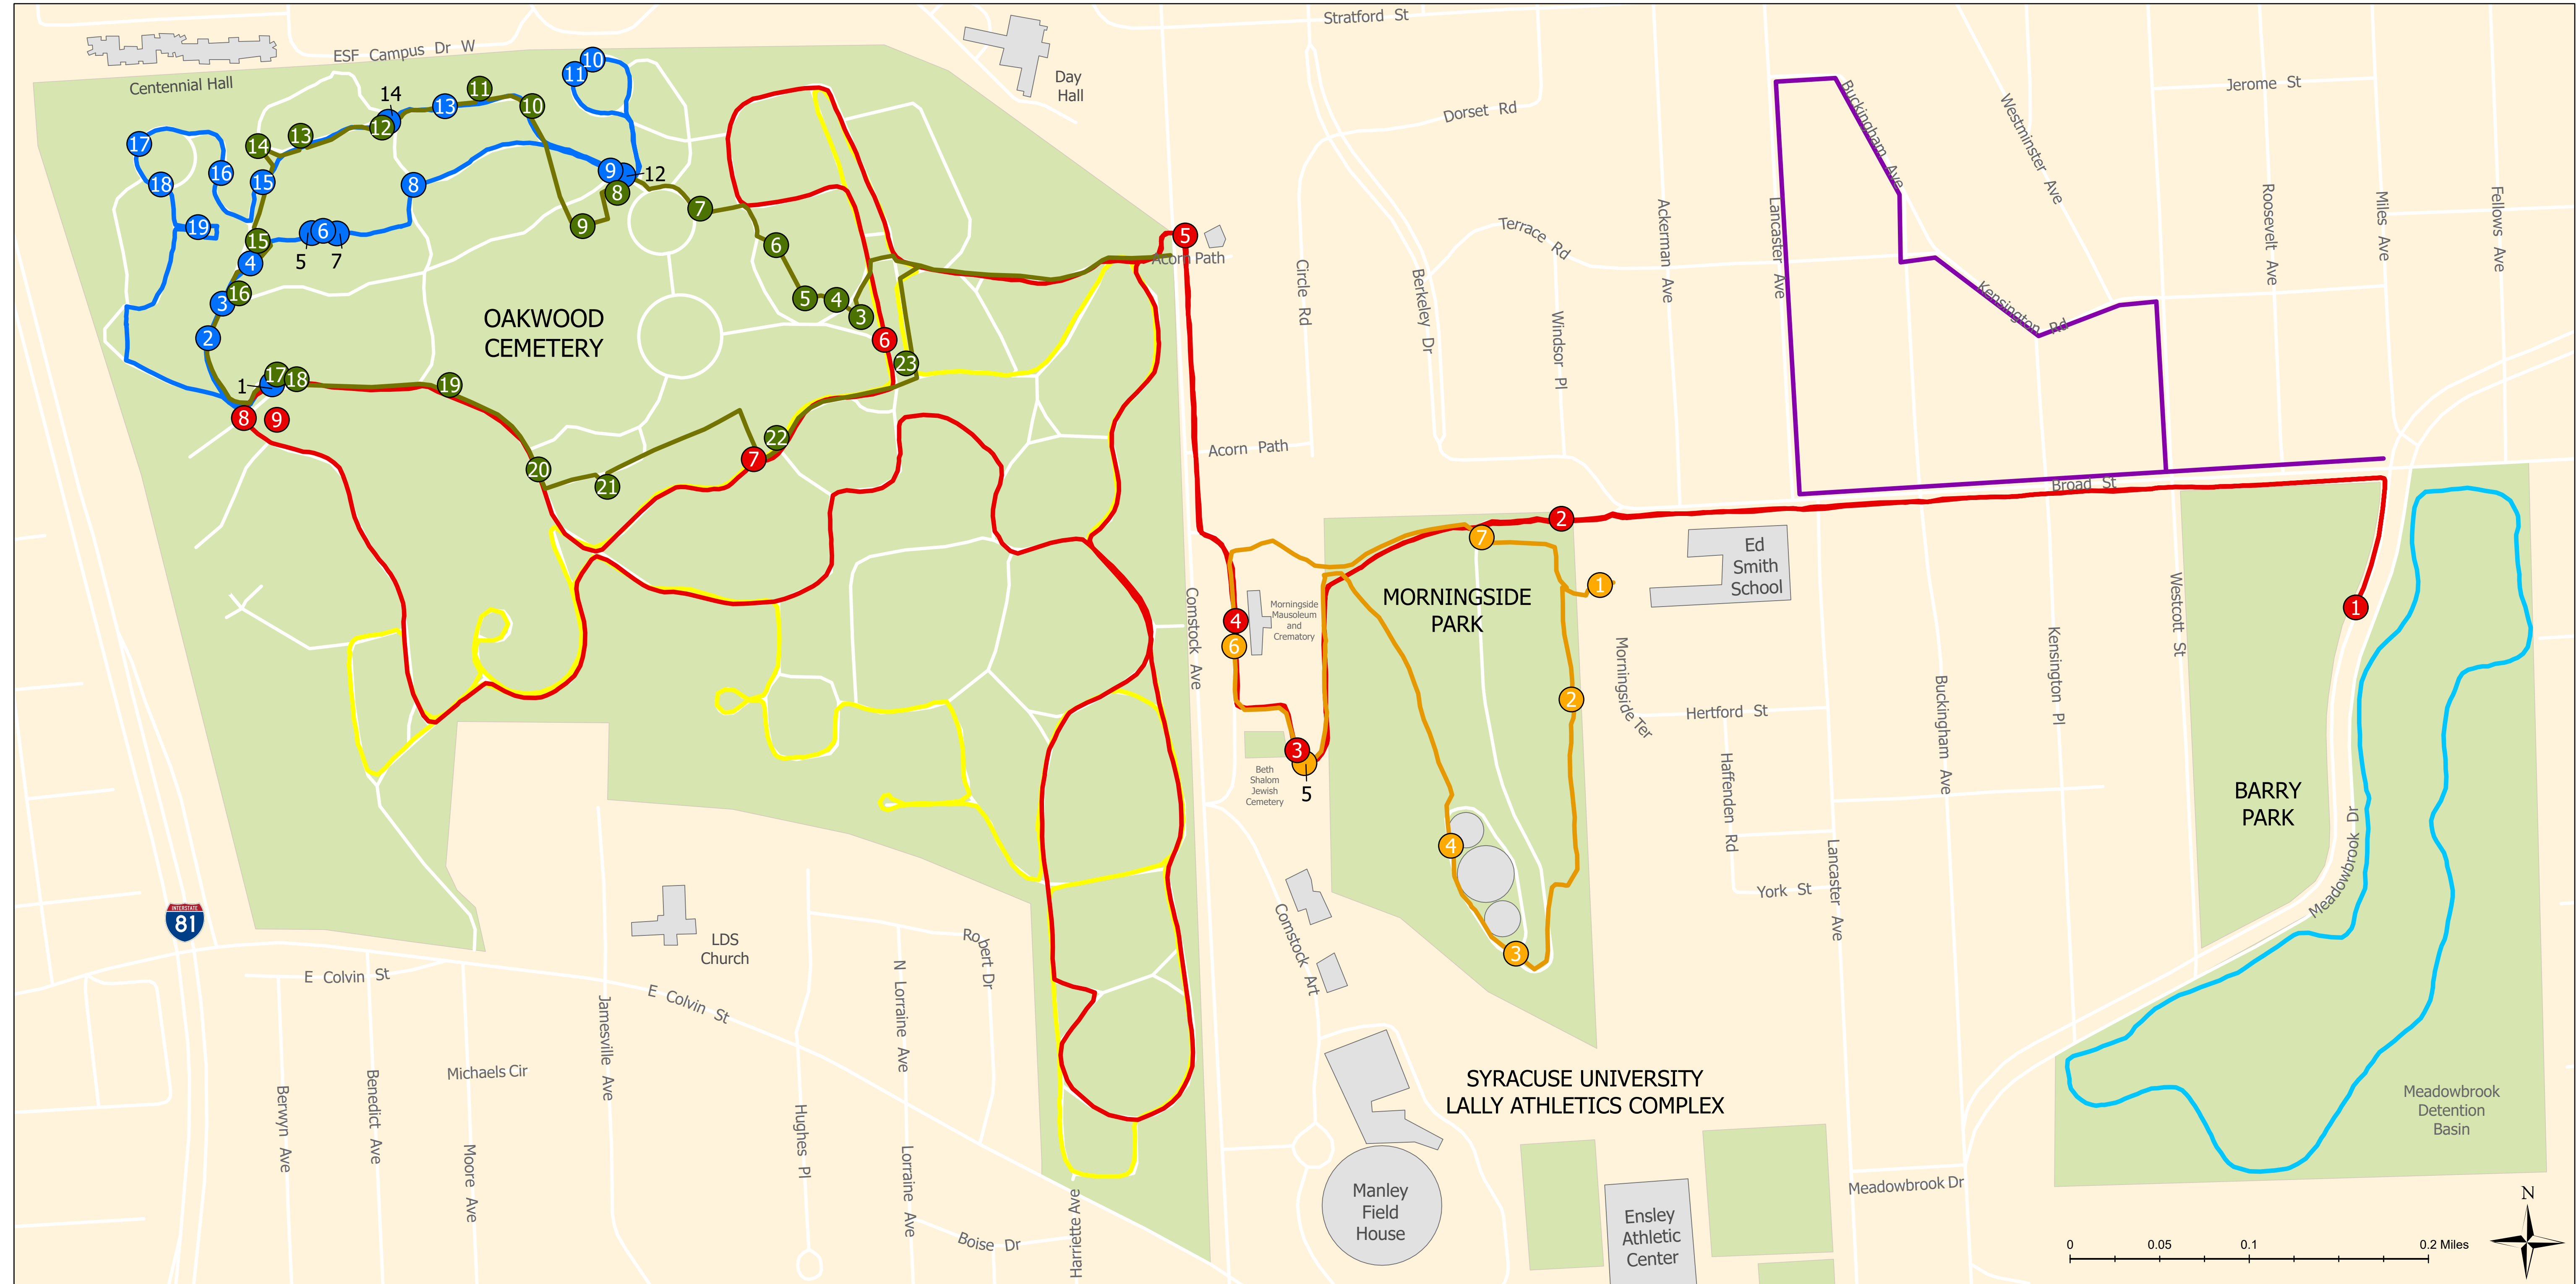

Morningside Cultural Trails

Over 10 Miles of Trails on the East Side of Syracuse

A unique trail network uniting the community in celebration of its arts, architecture, history, literature, cultural diversity, recreation, and nature.