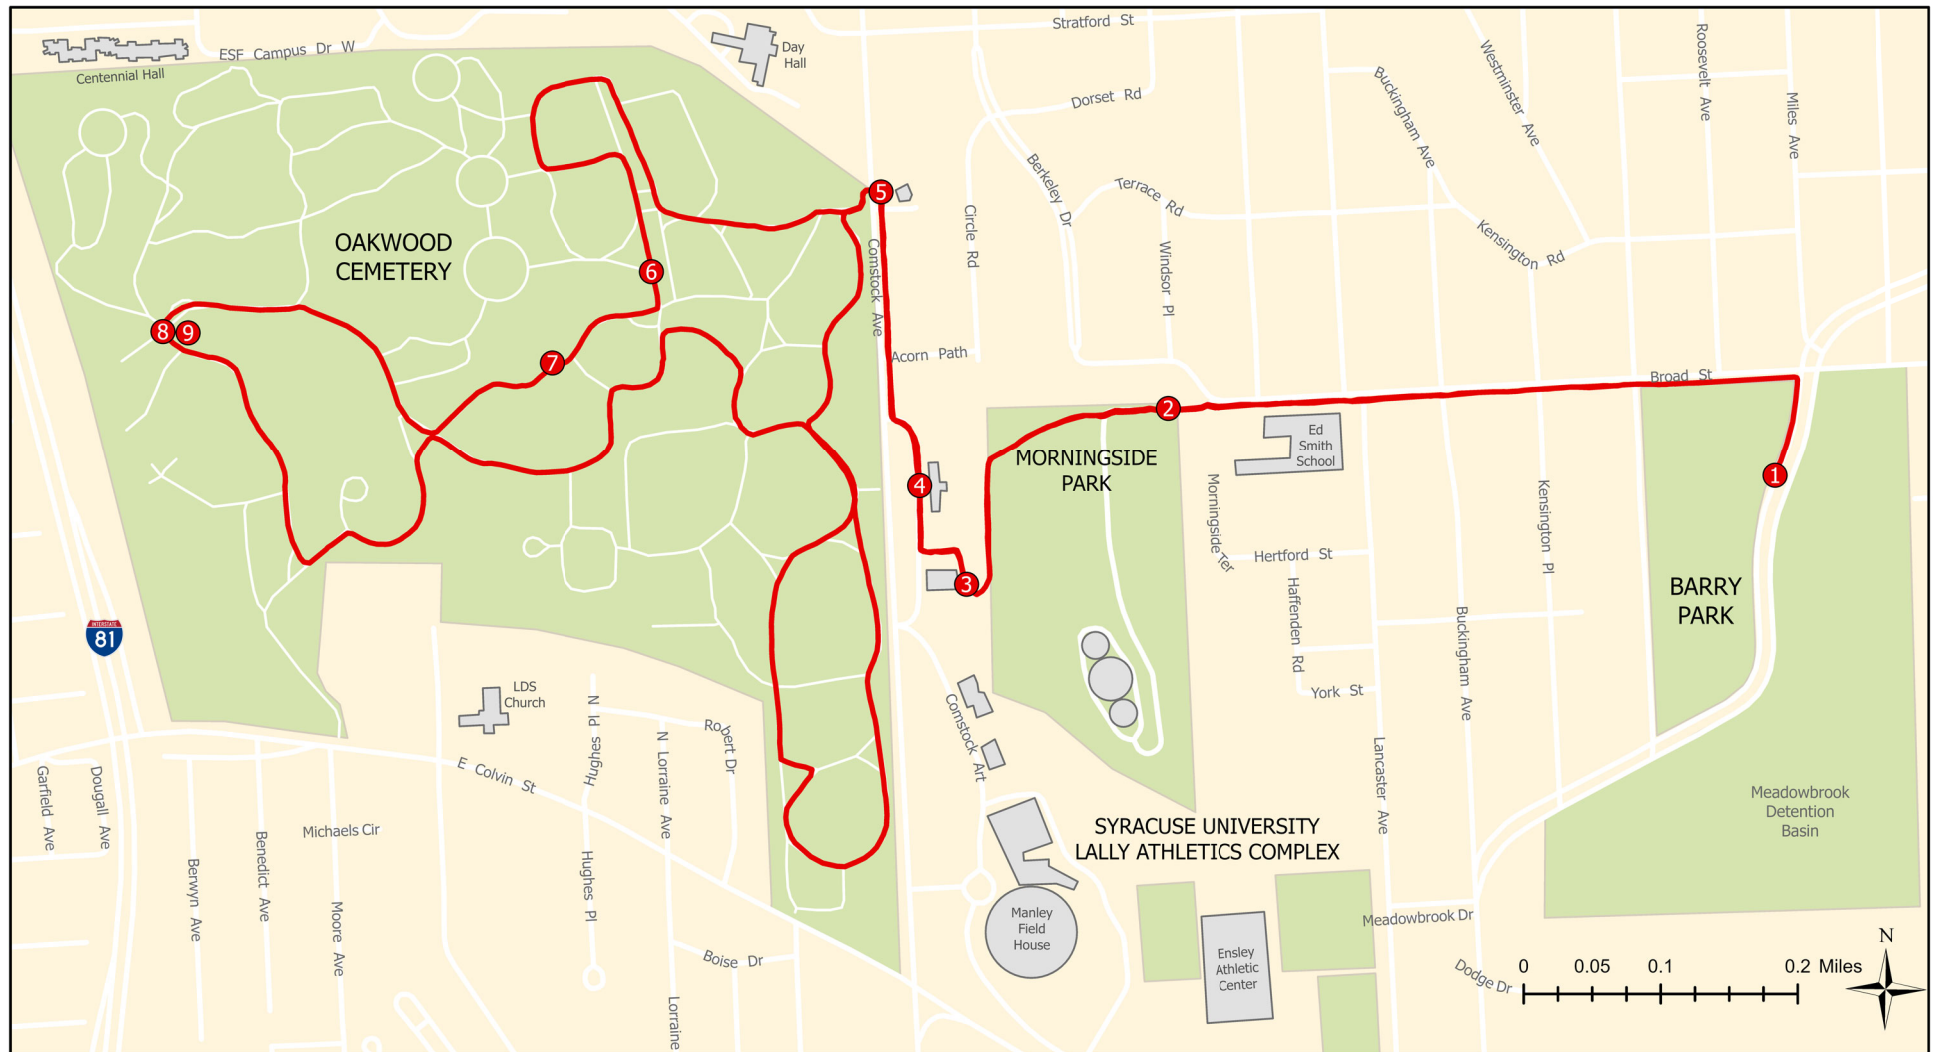

# Morningside Cultural Trail

Map updated by Jackson Zimmerman, August 2022.

- 1 Barry Park Kiosk
- 2 Morningside Community Garden
- 3 Beth Shalom Jewish Cemetery

- 4 Morningside Mausoleum
- 5 Islamic Society of Central New York
- 6 Hugging Tree

- 7 Soldiers & Sailors Plot
- 8 Silsbee Chapel
- 9 Haggerty Lion