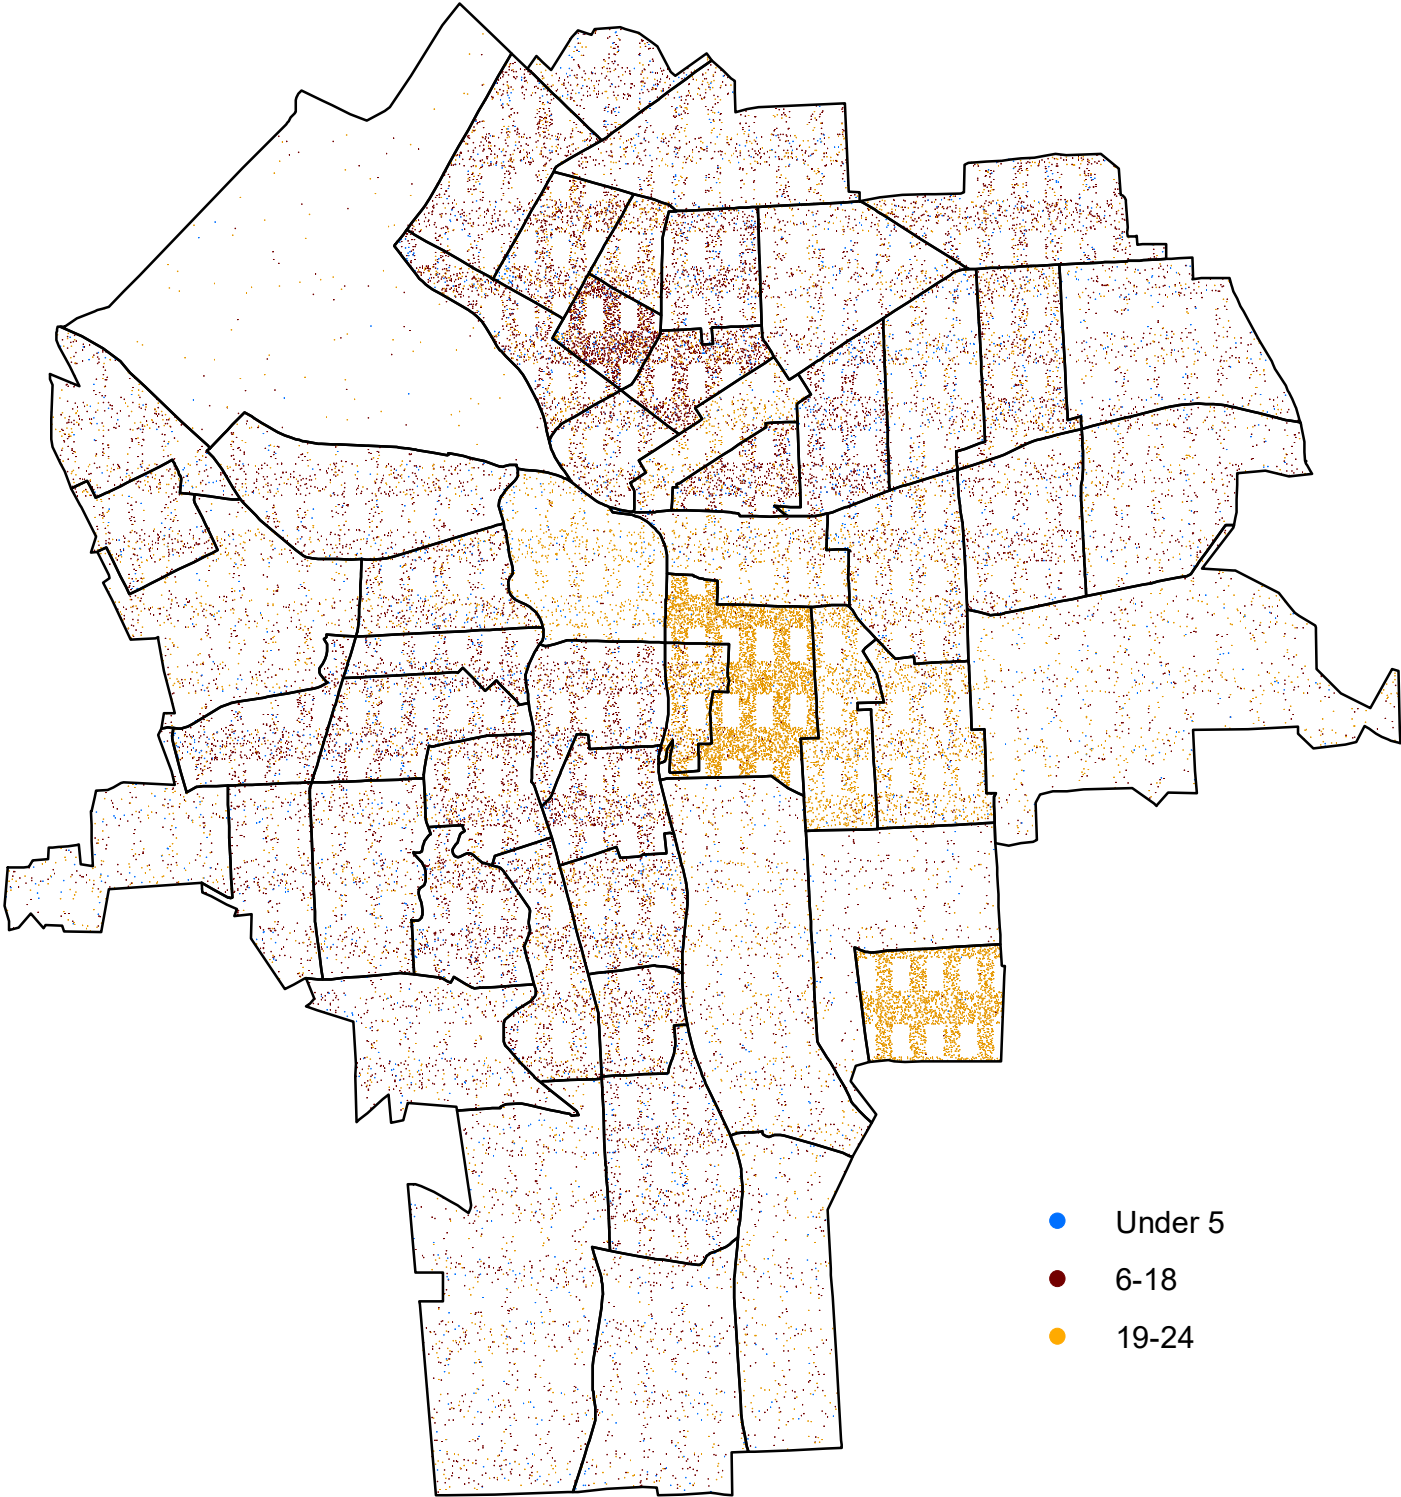

Population Under 25 Years Old in Syracuse, NY

1 dot = 1 person

- Under 5
- 6-18
- 19-24

Data source: estimates from 2013-2017 American Community Survey

Map by Syracuse Community Geography