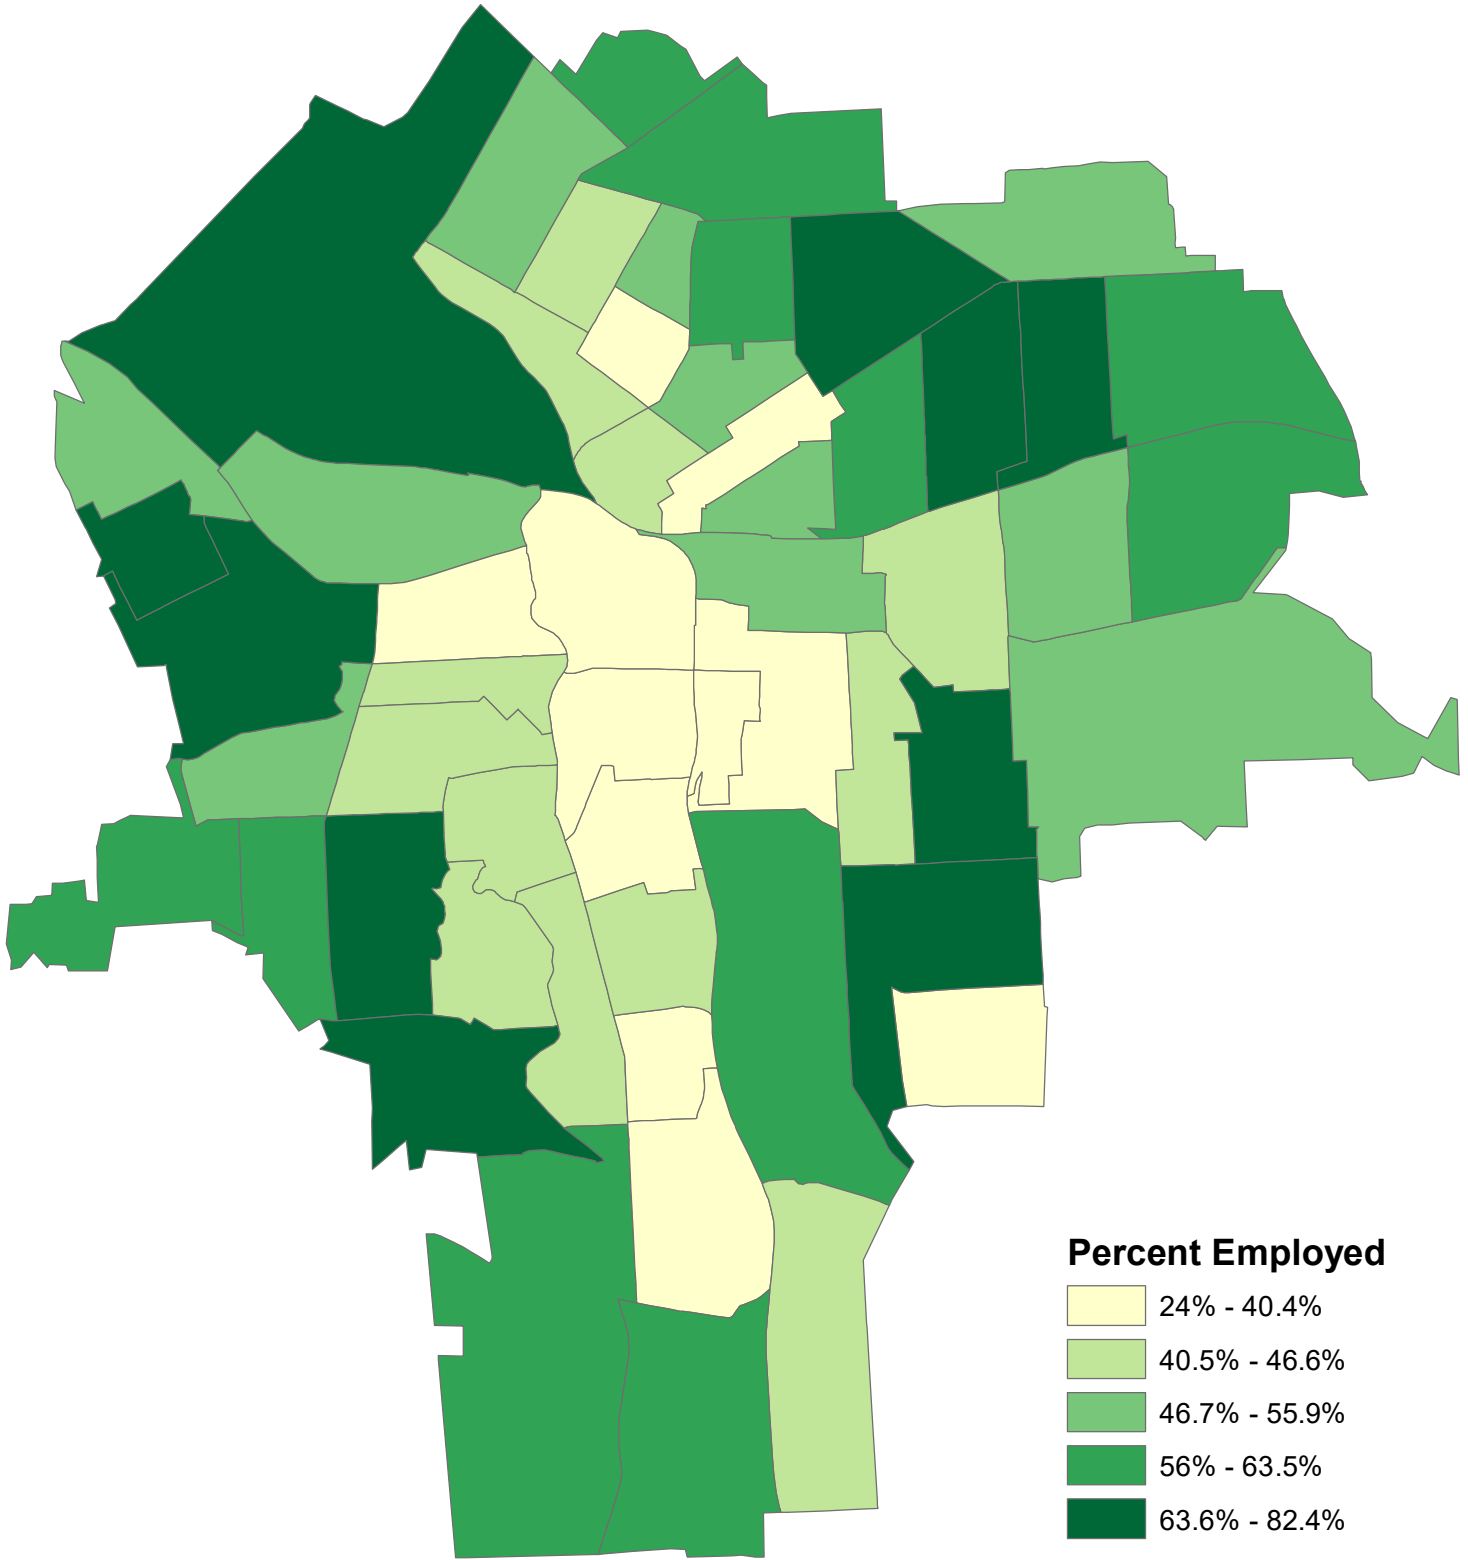

# Employed Population in Syracuse, NY

Only including Residents 16 years and older

## Percent Employed

Data source: American Community Survey  
2013-2017 5-year estimates

Map by Syracuse Community Geography