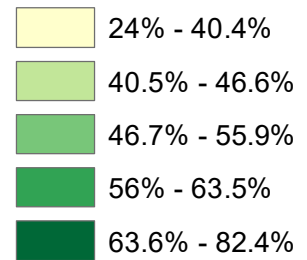

# Employed Population in Syracuse, NY

Only including Residents 16 years and older

## Percent Employed

Data source: American Community Survey  
2013-2017 5-year estimates

Map by Syracuse Community Geography