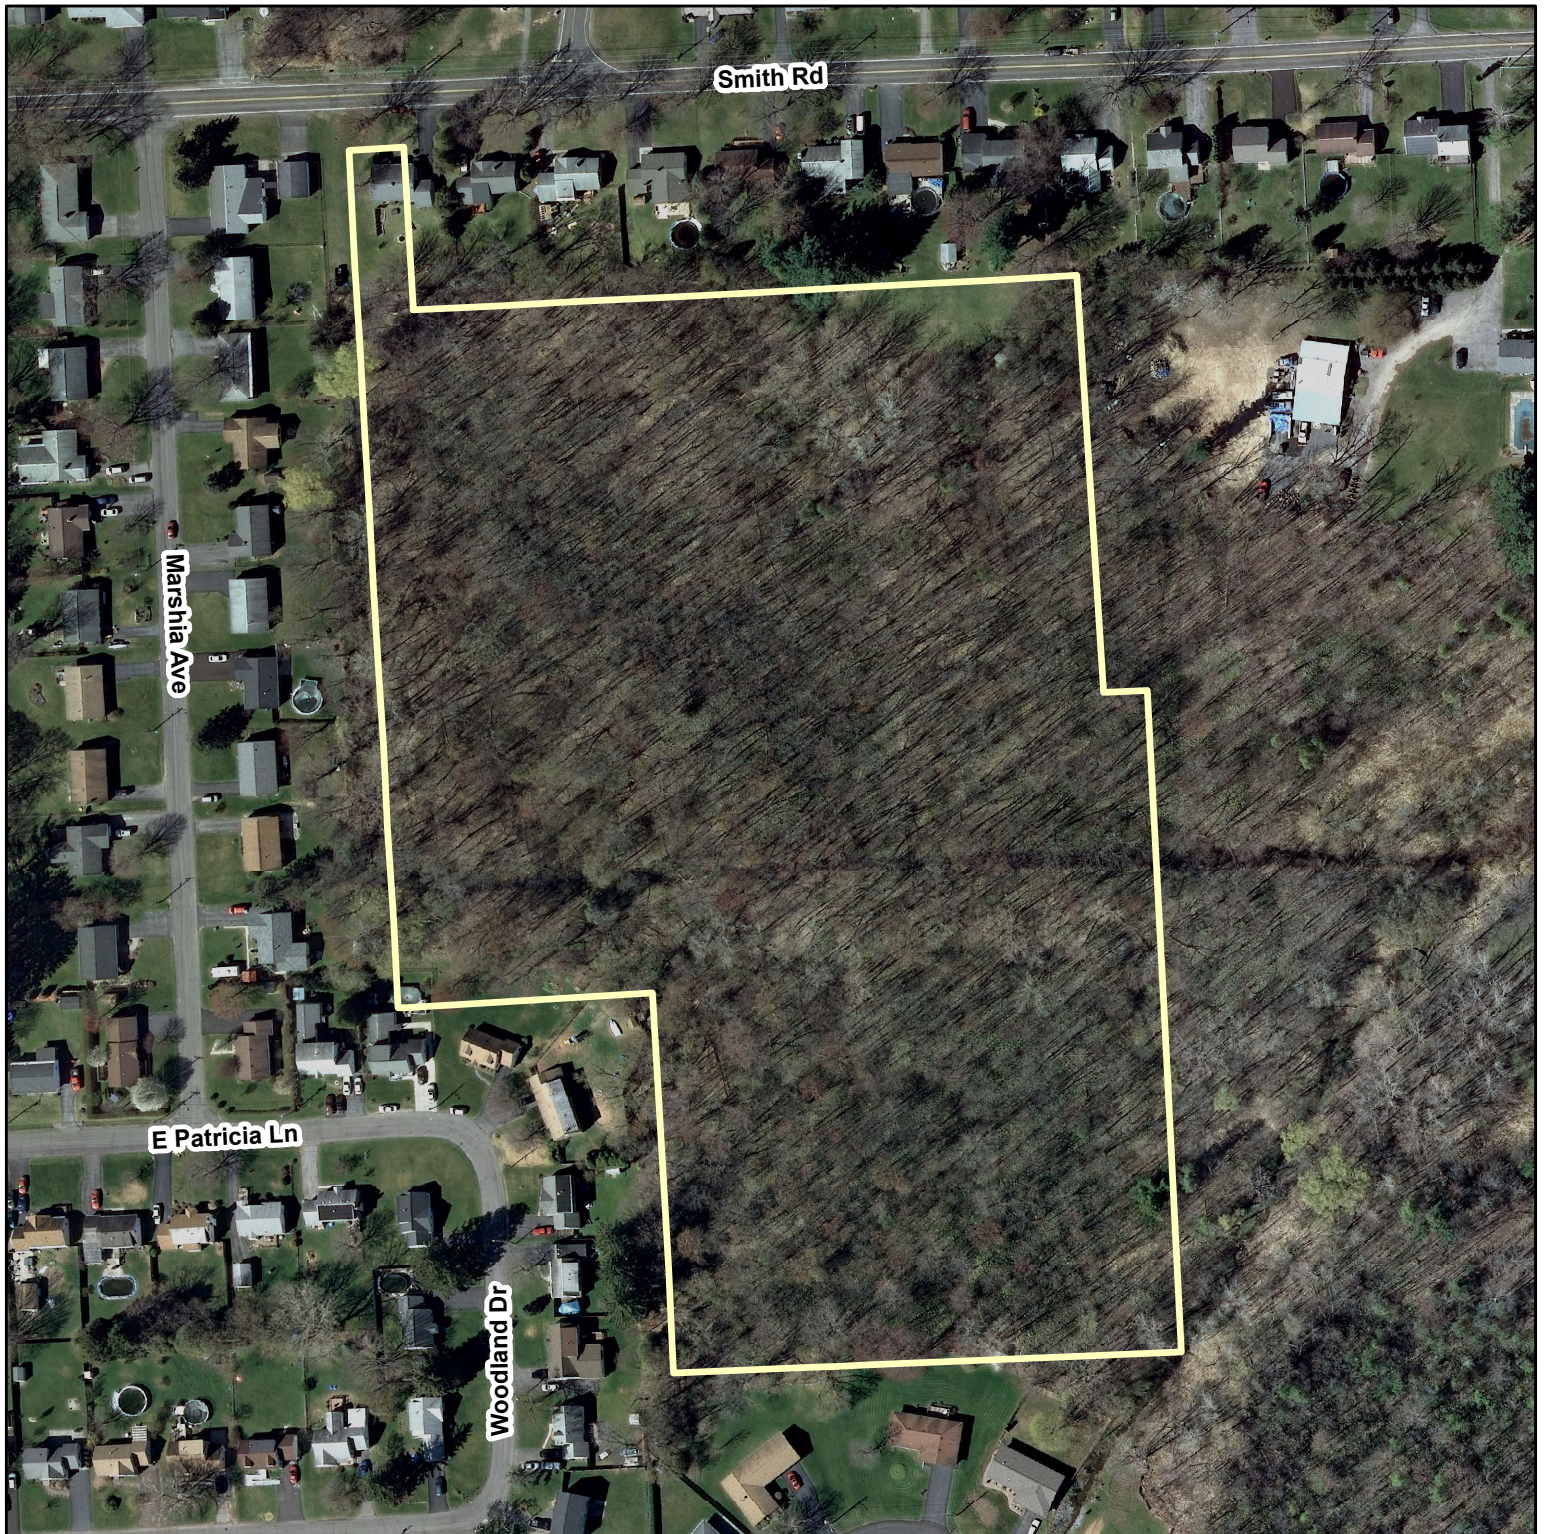

Rosewood Wetland

Central New York
Land Trust

Total Acres: 13

0 0.05 0.1 Miles

Map data derived from non-survey tax parcel information. Maps are intended for general information purposes only and not to determine property boundaries.

Data Sources: Syracuse-Onondaga County Planning Agency, 2012 NYS Digital Orthoimagery. Last updated Spring 2016.

N