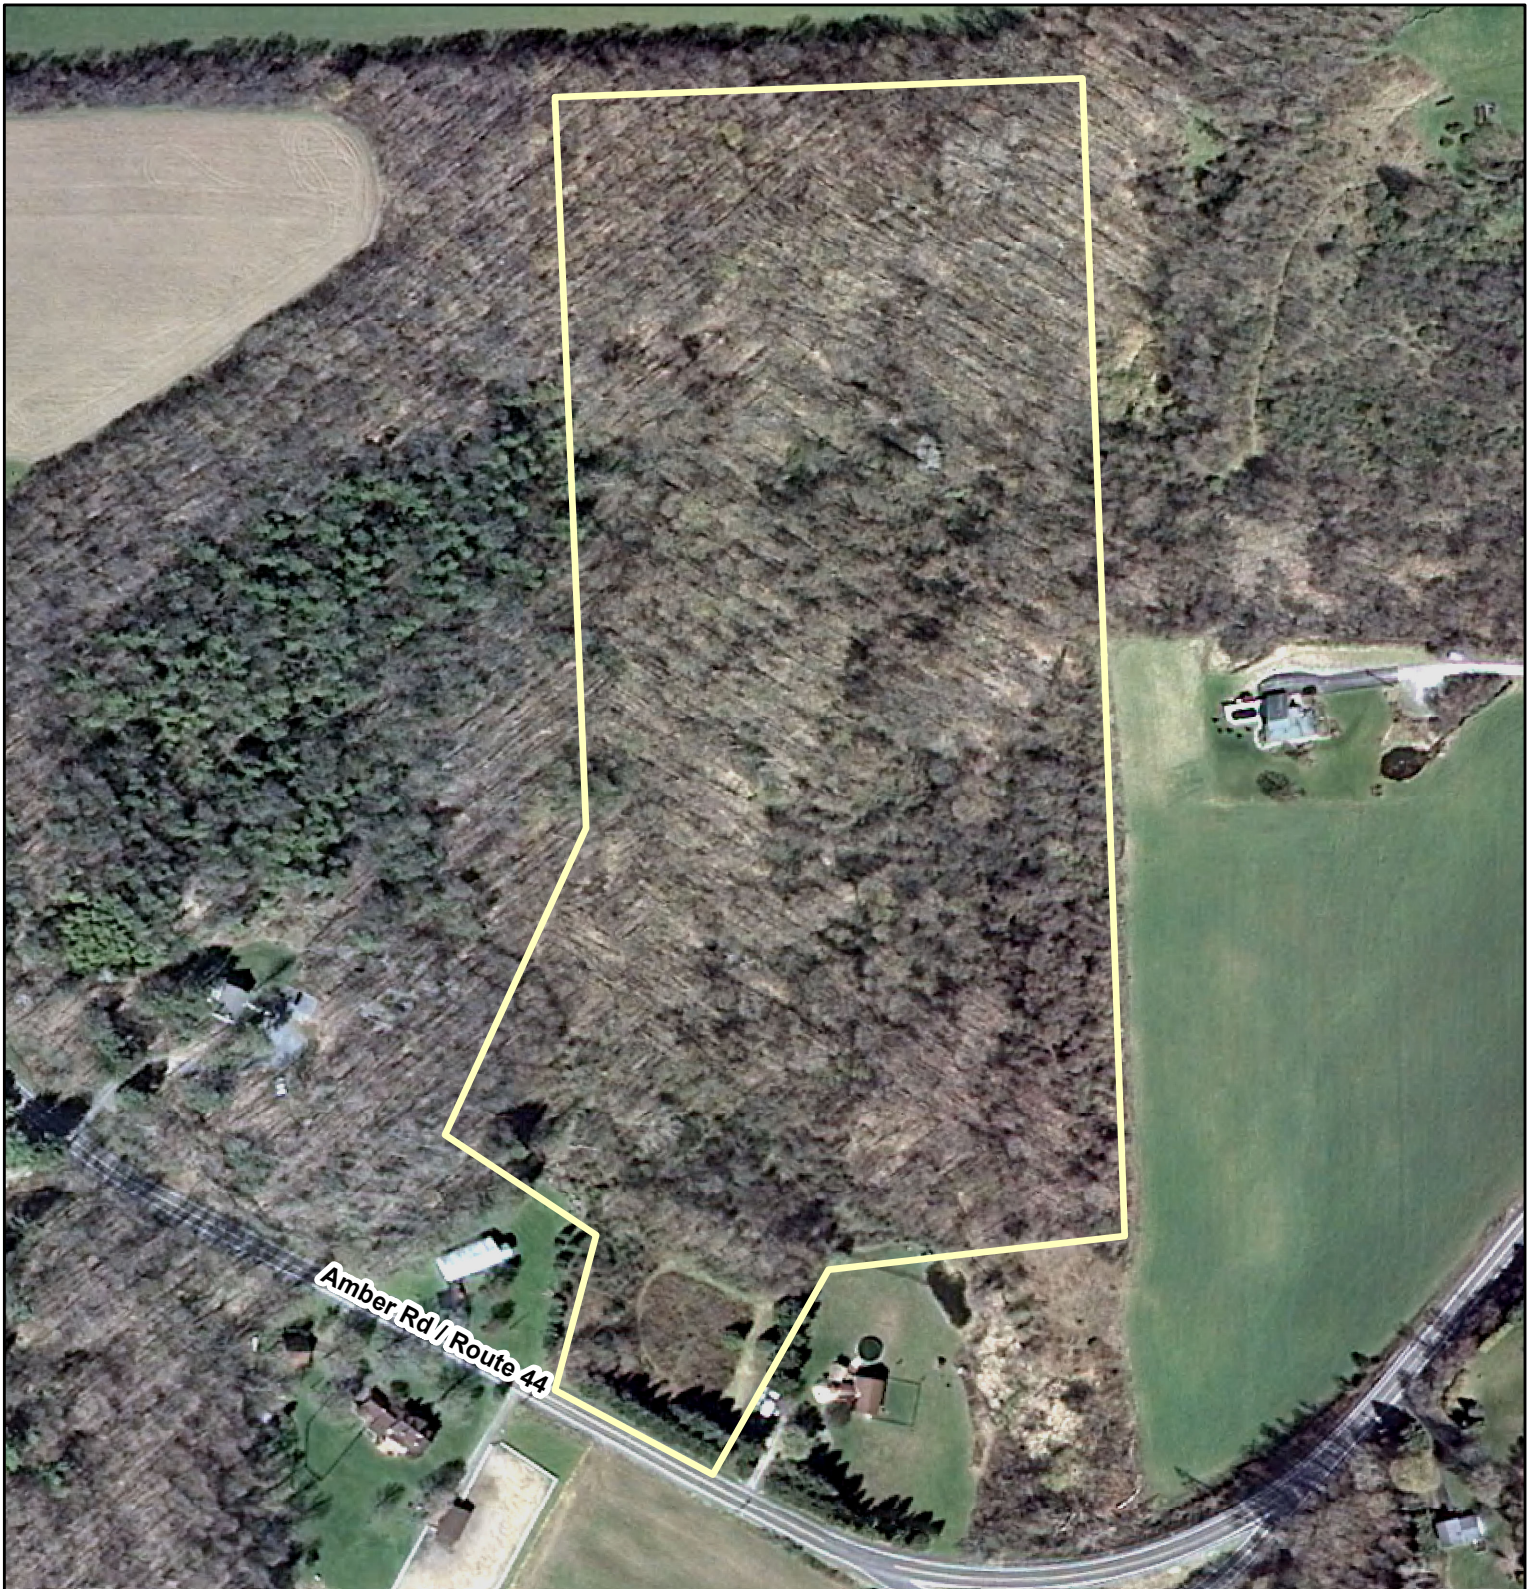

Herbert Luke Sanger Wildlife Preserve

Central New York
Land Trust

SYRACUSE
COMMUNITY
GEOGRAPHY

Total Acres: 23

0 0.05 0.1 Miles

N

Map data derived from non-survey tax parcel information.
Maps are intended for general information purposes only
and not to determine property boundaries.

Data Sources: Syracuse-Onondaga County Planning Agency,
2012 NYS Digital Orthoimagery. Last updated Spring 2016.