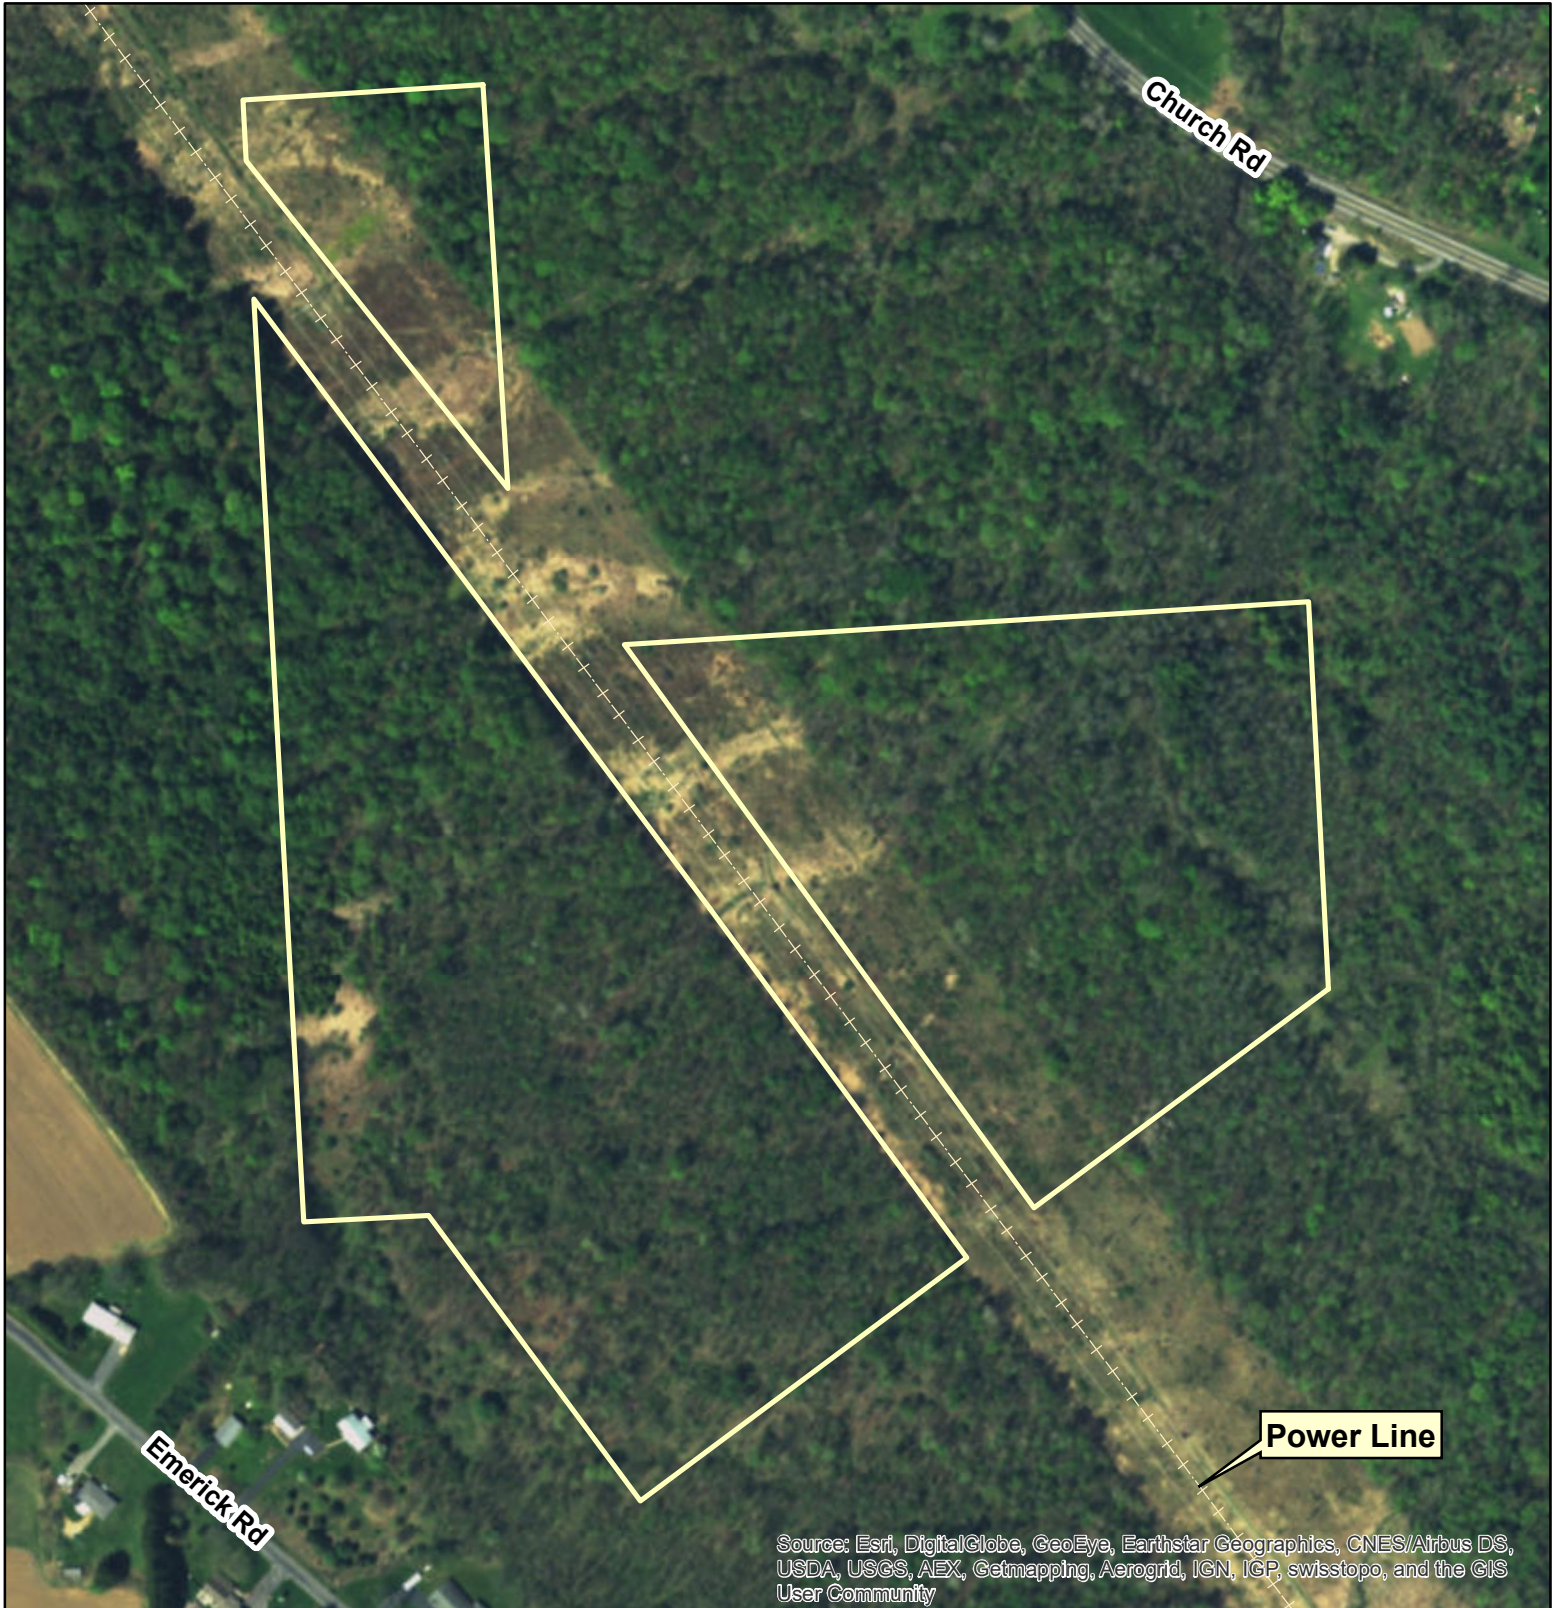

Emerick Road

Total Acres: 36

Map data derived from non-survey tax parcel information.
Maps are intended for general information purposes only
and not to determine property boundaries.
Data Source: Syracuse-Onondaga County Planning Agency.
Last updated Spring 2016.