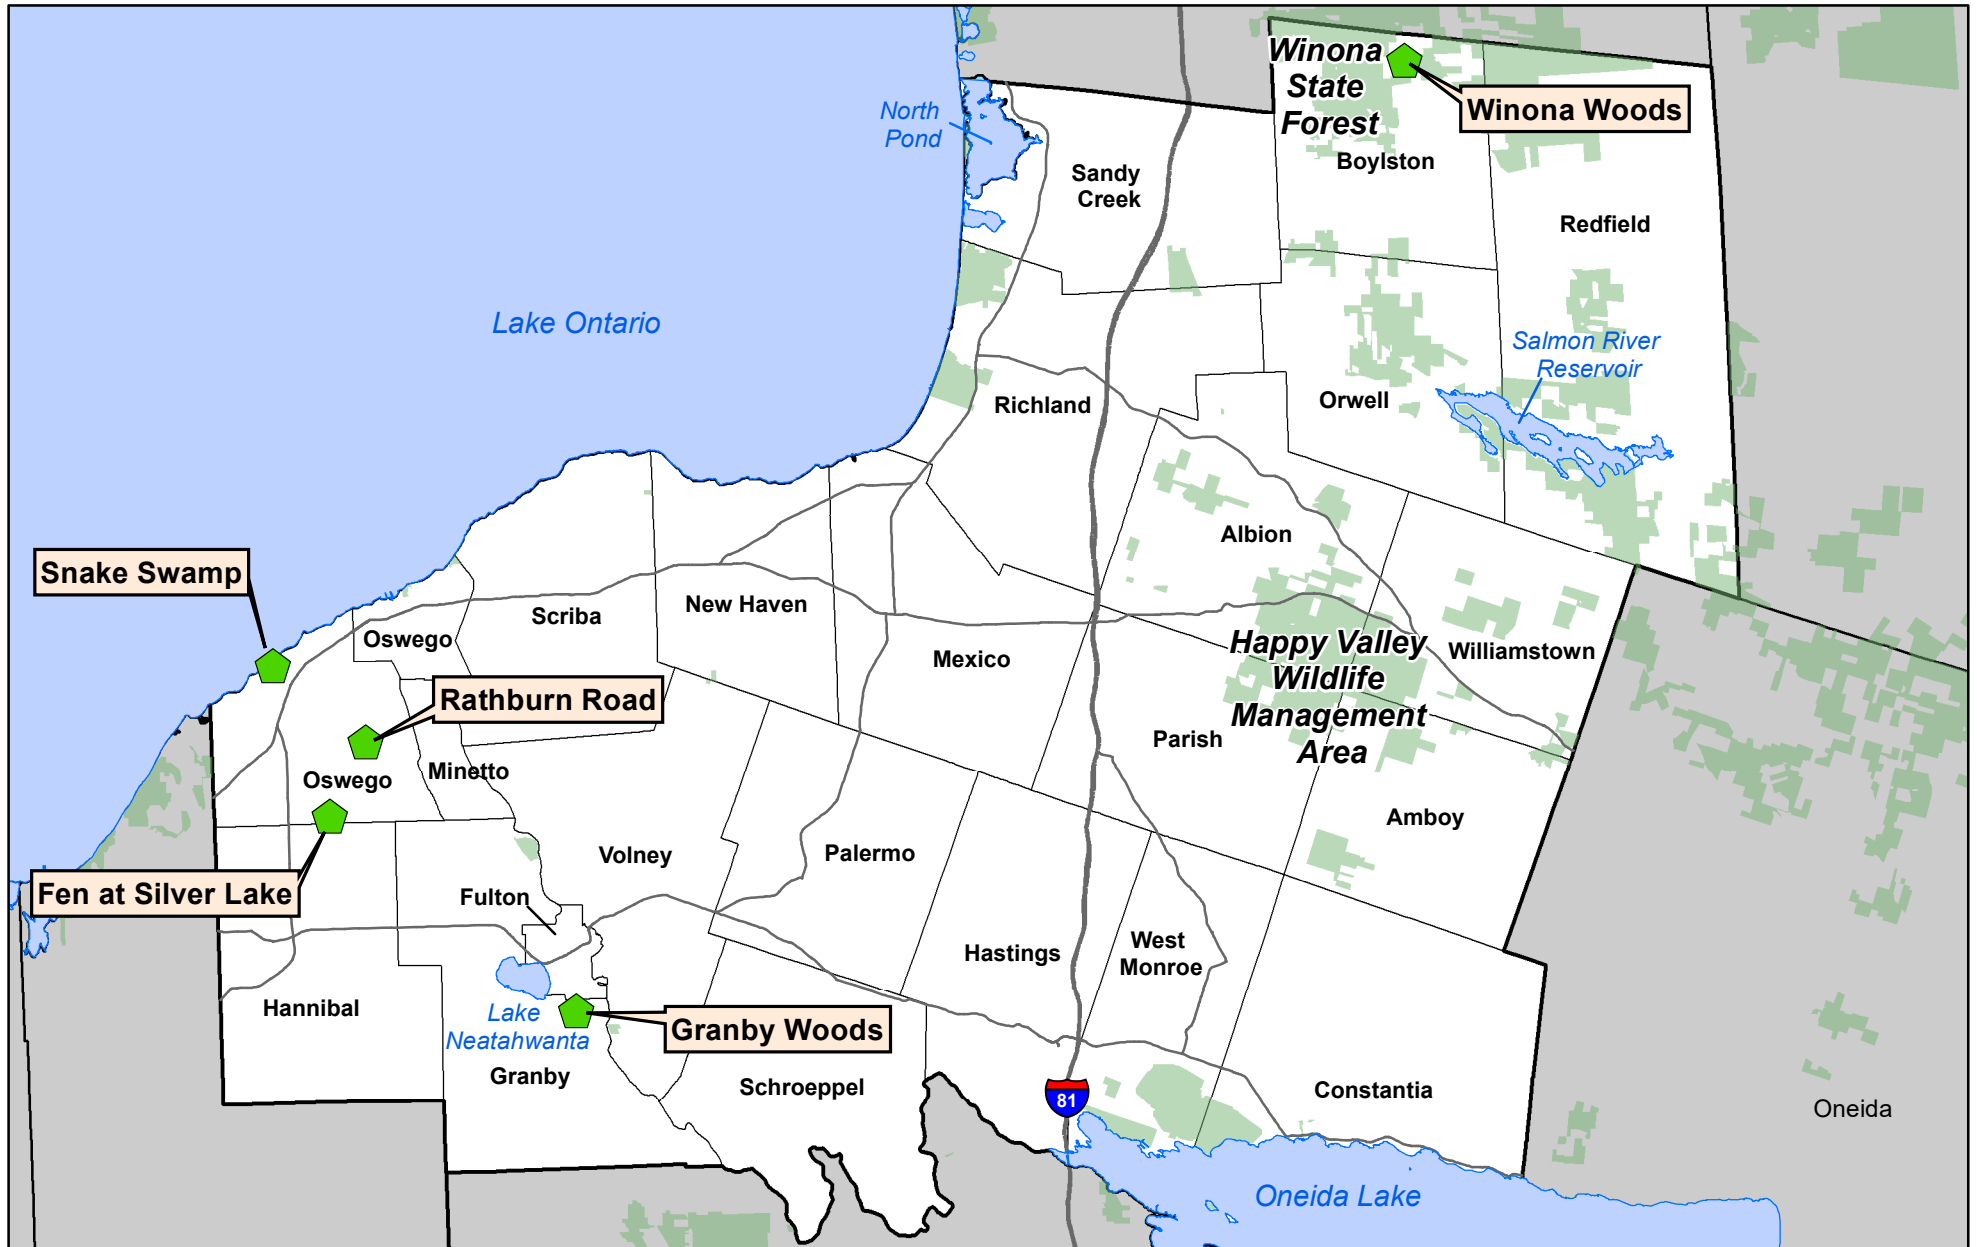

Central New York Land Trust Preserves - Oswego County

- CNYLT Preserve
- County and State Recreation Area
- County/State Route
- City or Town

0 4 8 Miles