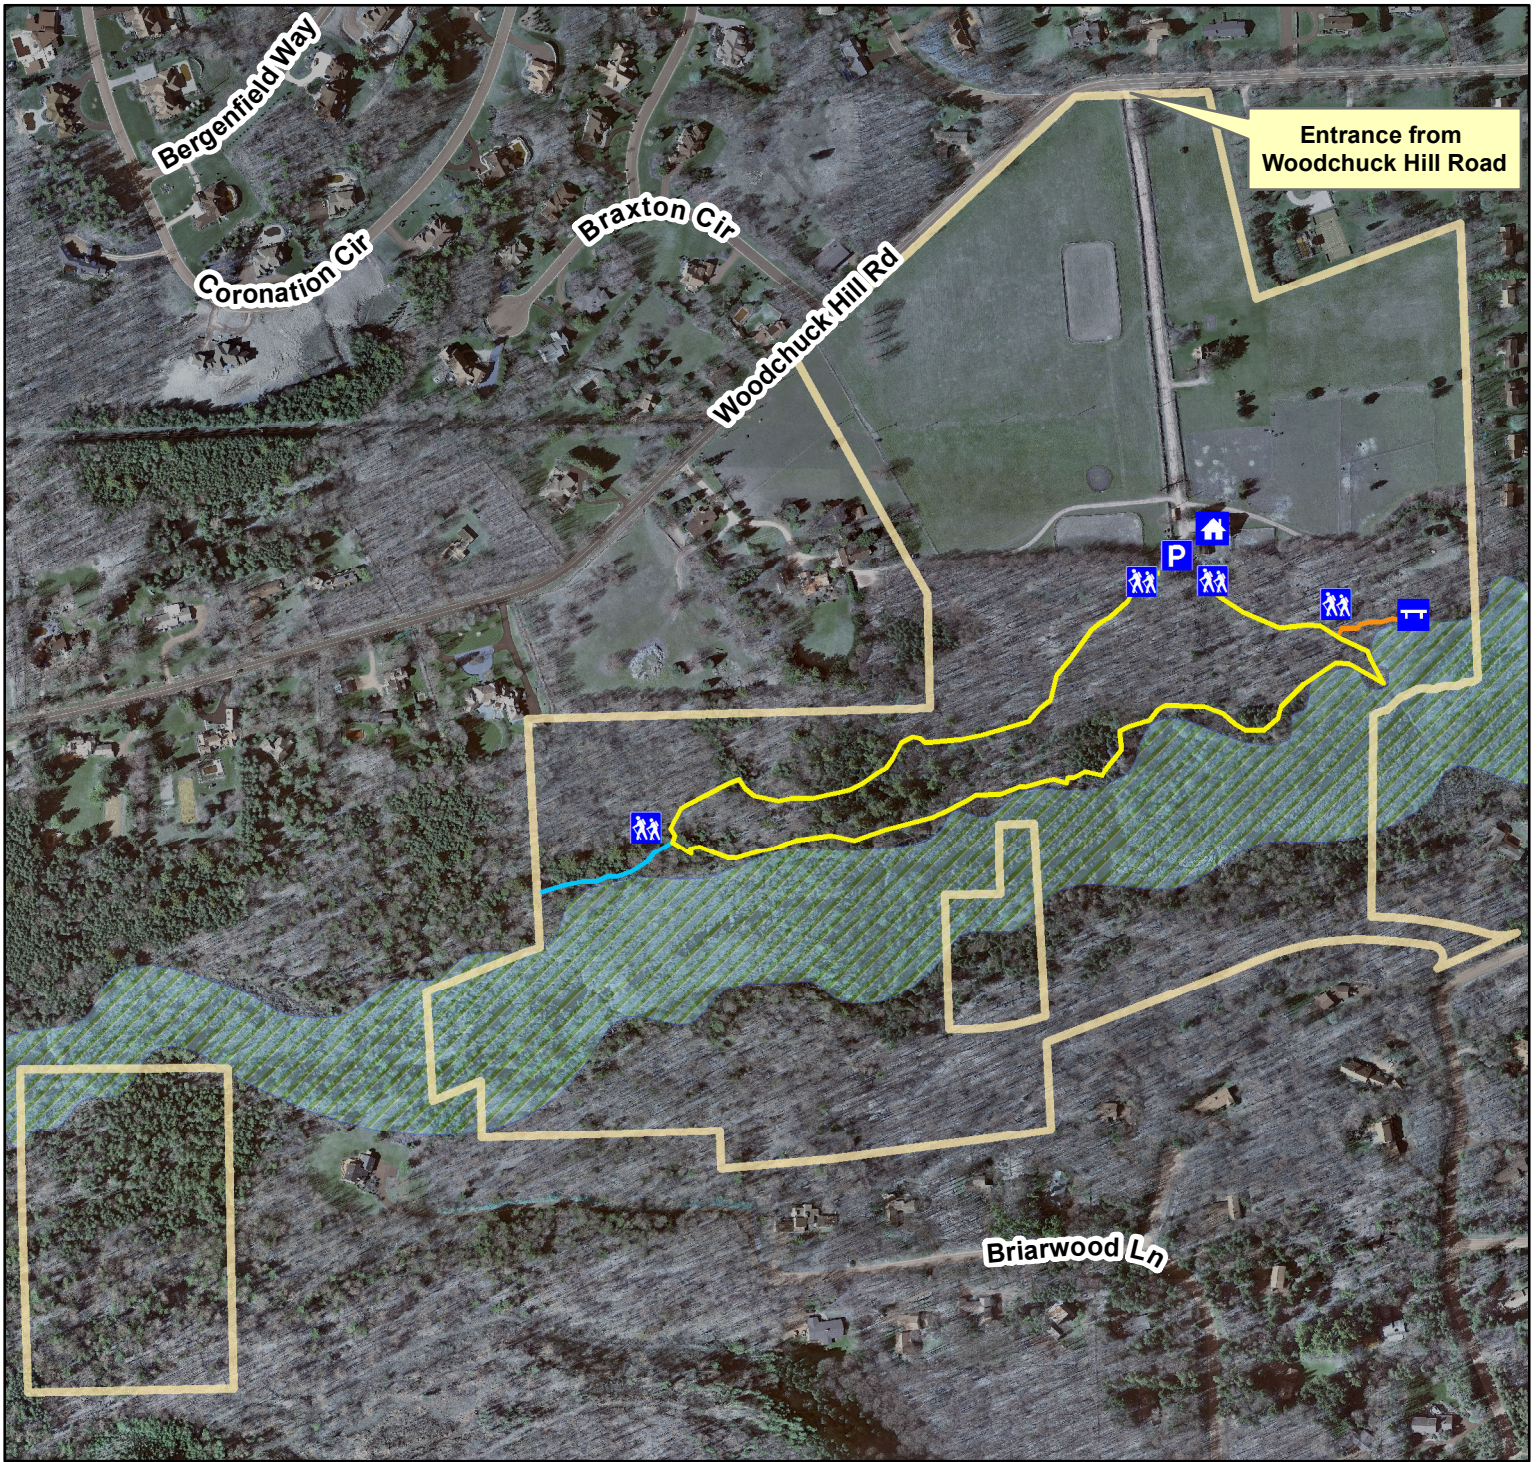

Woodchuck Hill Field and Forest Preserve

	Barn		Yellow Trail - 0.8 mi.
	Parking Lot		Orange Trail
	Trail Head		Blue Trail
	Bench with Scenic View		Woodchuck Hill Property Boundary
			Wetland

Last updated: Fall 2015