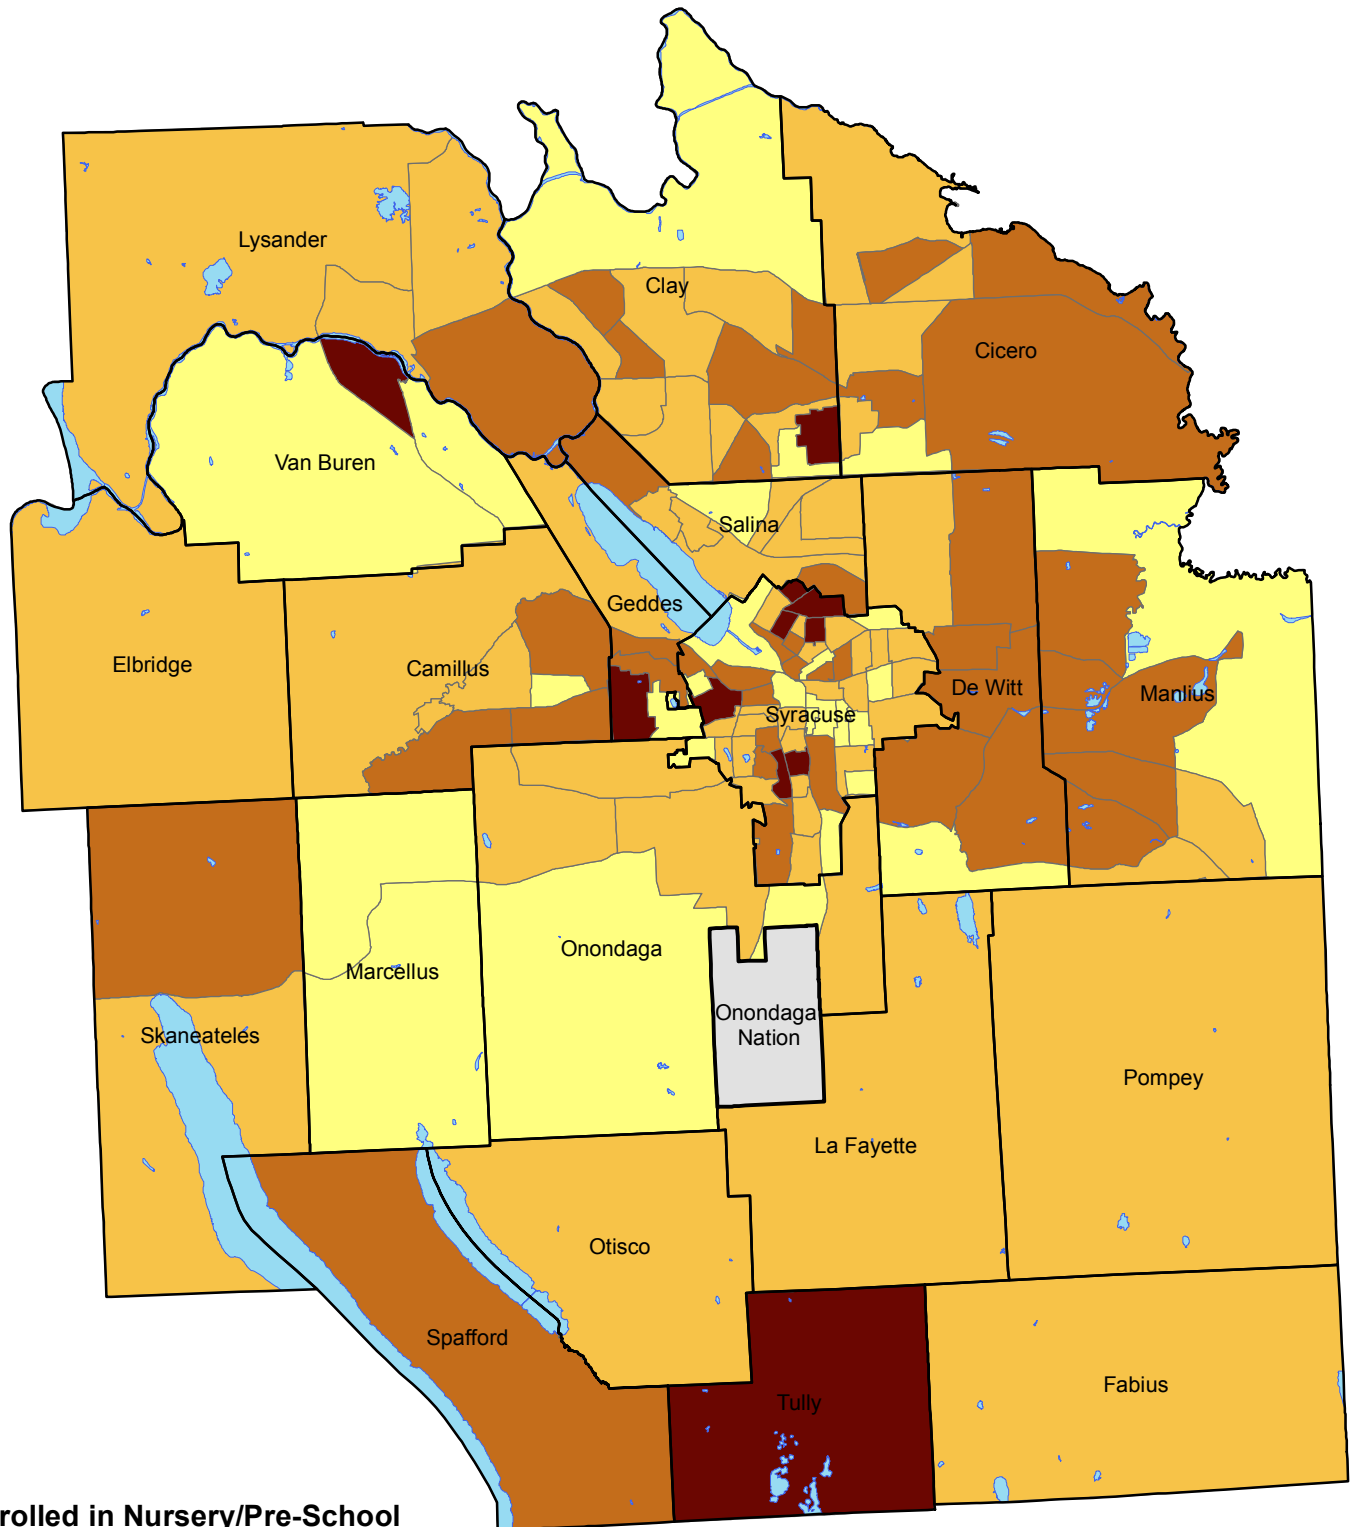

2013 School Enrollment: Population 3 Years and Over Enrolled in Nursery/Pre-School in Onondaga County, NY by Census Tract

% Enrolled in Nursery/Pre-School

- 0% - 3%
- 4% - 6%
- 7% - 9%
- 10% - 15%
- Incomplete Data

ACS variables are compiled using statistical sampling methods. While these data provide an indication of real world conditions, sampling errors are present and actual conditions may vary from those shown here.

**SYRACUSE
COMMUNITY
GEOGRAPHY**

Source: 2009-2013 US Census Bureau American Community Survey 5-Year Estimates