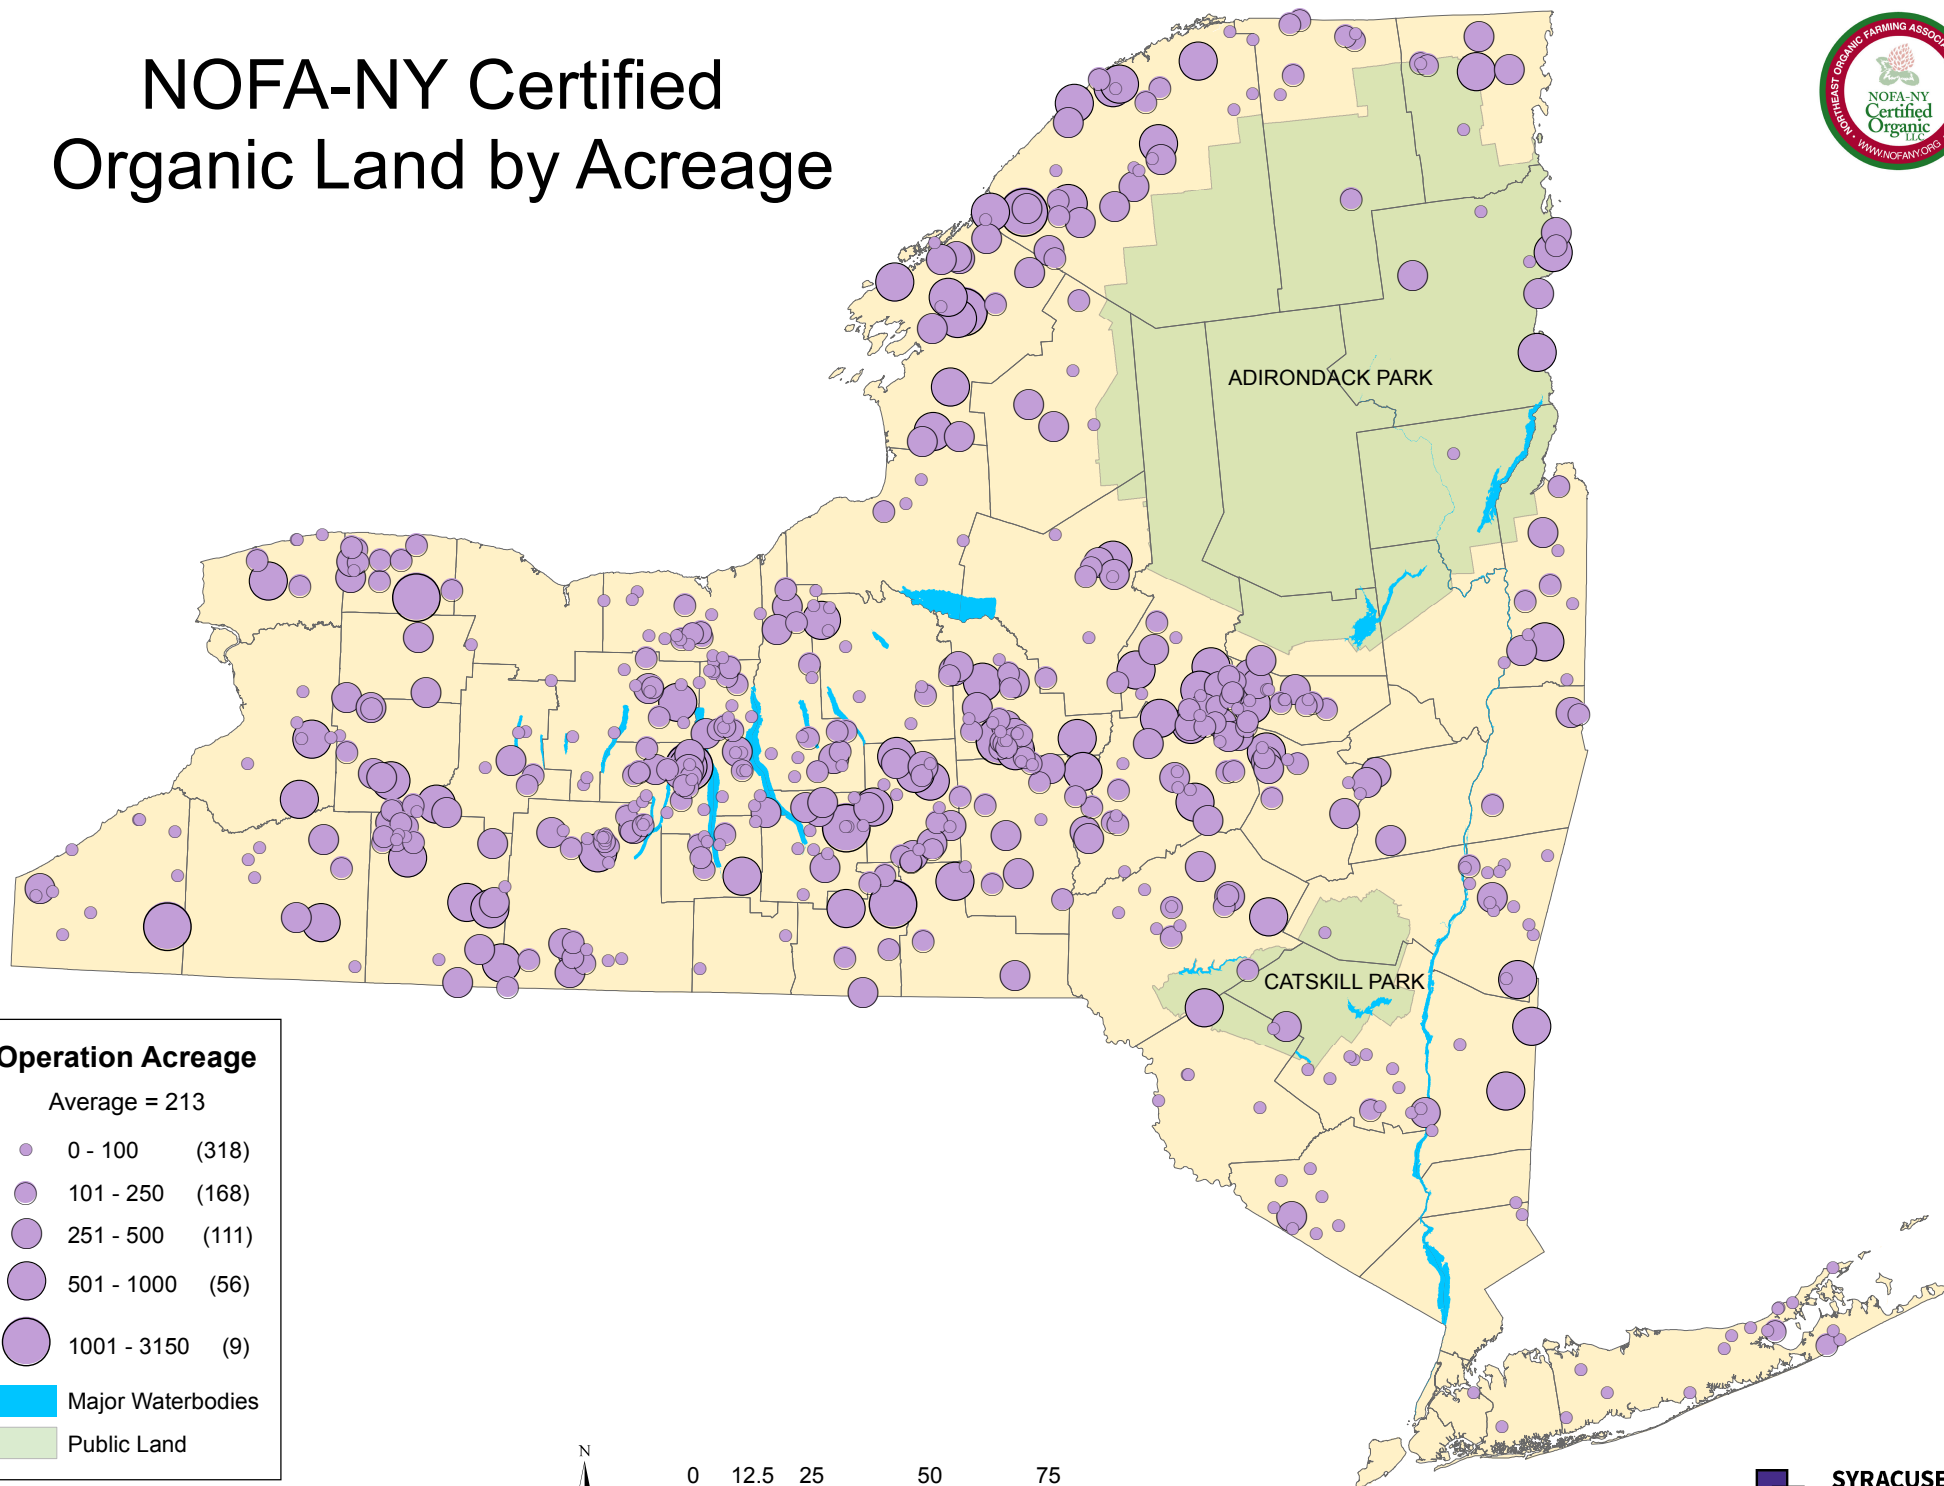

# NOFA-NY Certified Organic Land by Acreage

## Operation Acreage

Average = 213

- 0 - 100 (318)
- 101 - 250 (168)
- 251 - 500 (111)
- 501 - 1000 (56)
- 1001 - 3150 (9)

- Major Waterbodies
- Public Land

Map Current as of 12.9.14  
 Source: NOFA-NY Certified Organic, LLC.