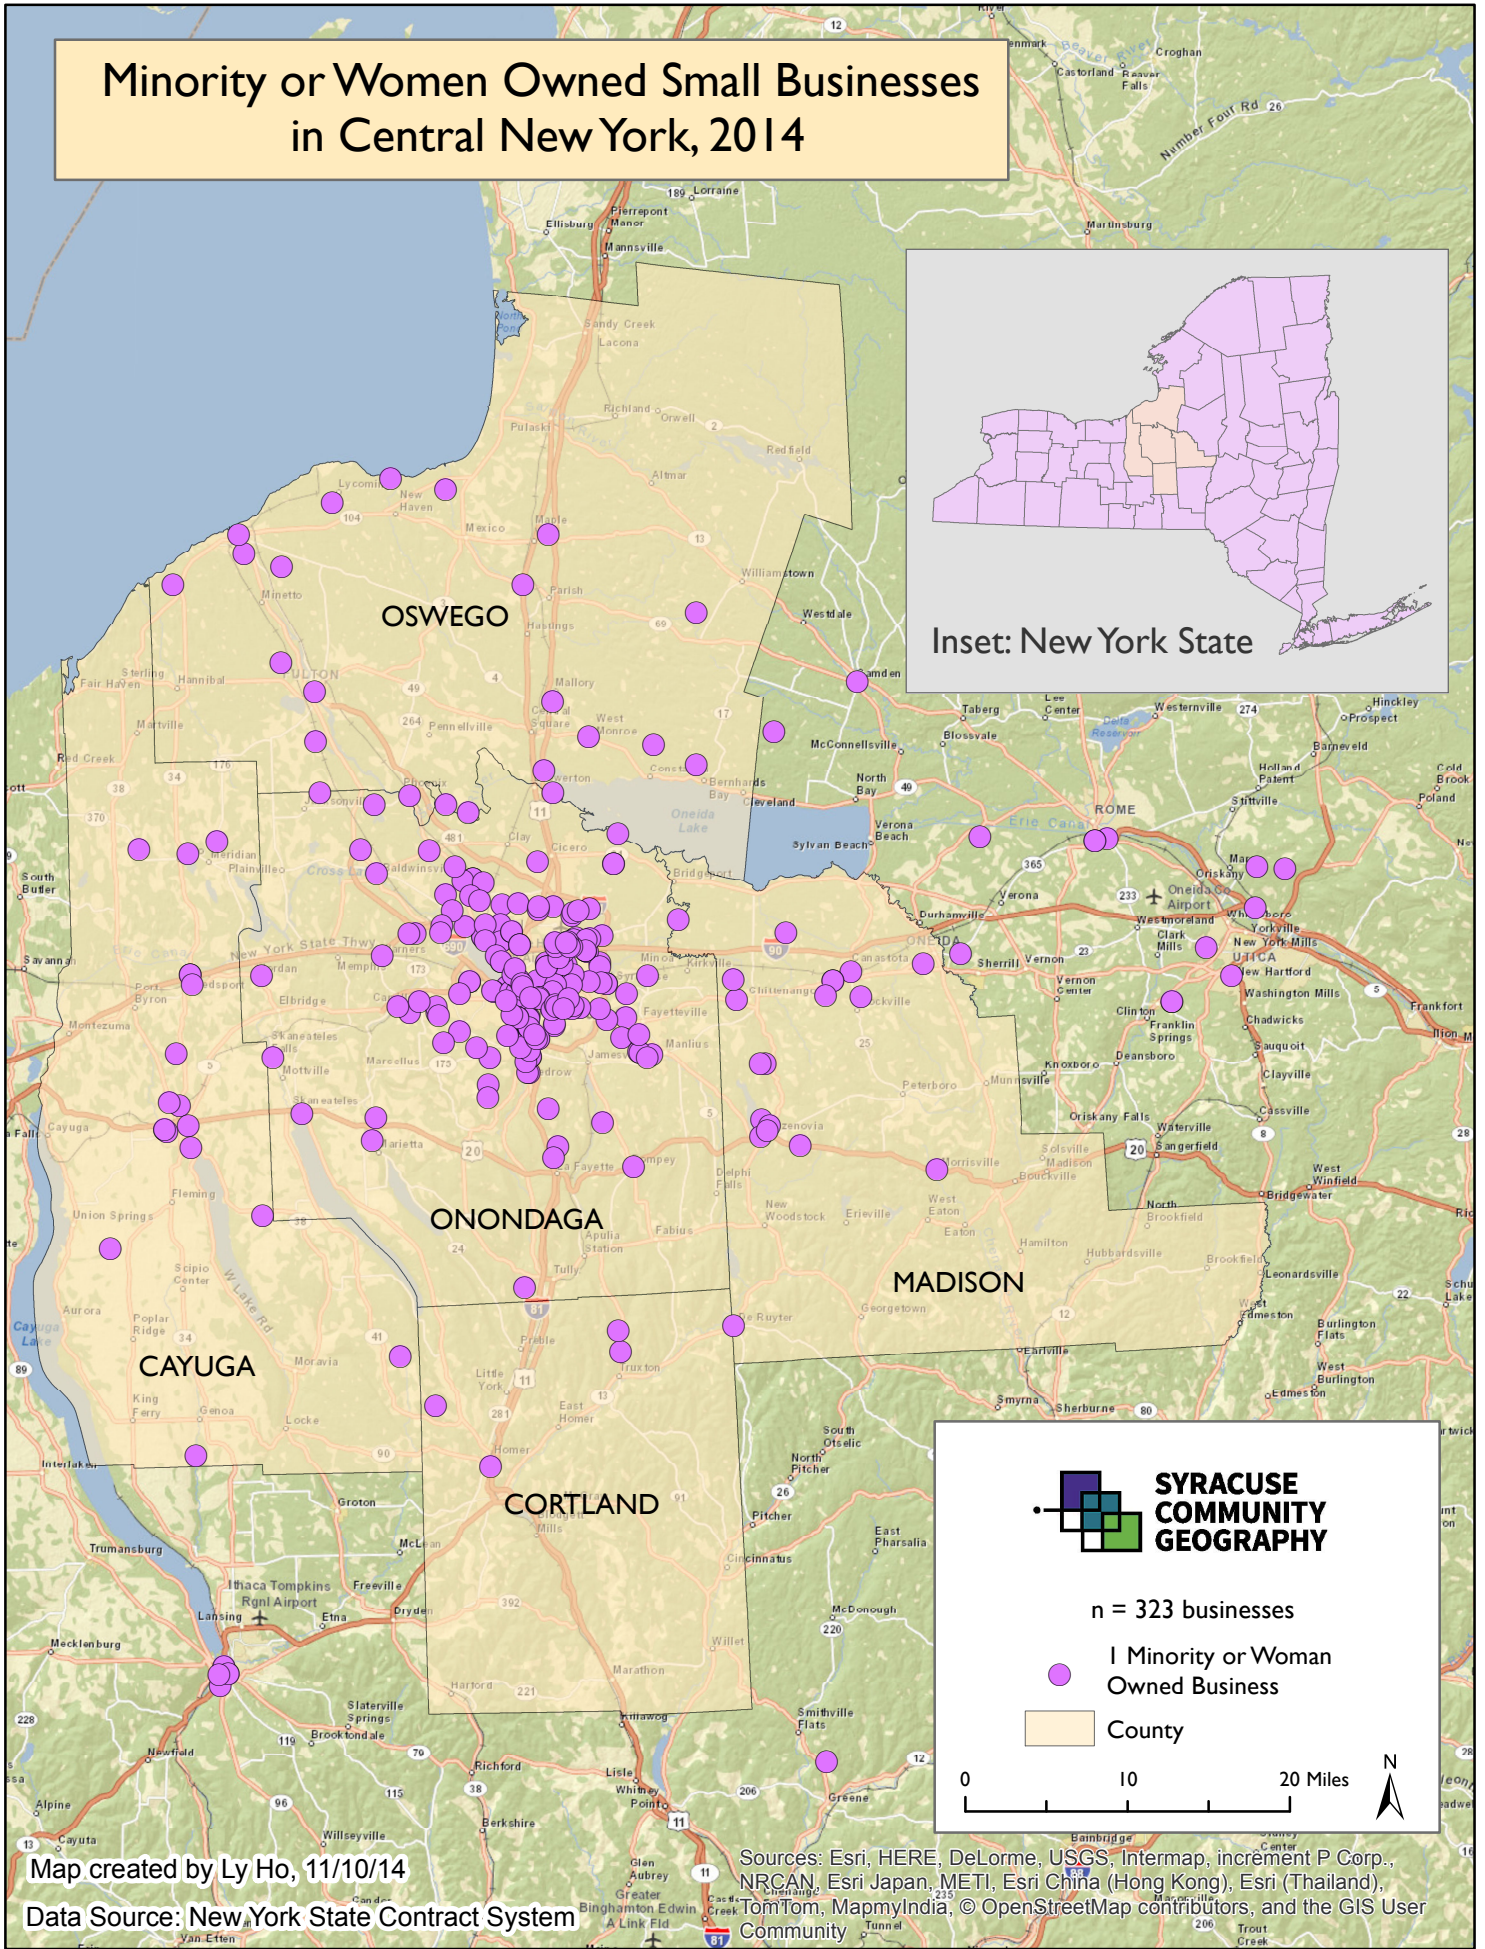

Minority or Women Owned Small Businesses in Central New York, 2014

**SYRACUSE
COMMUNITY
GEOGRAPHY**

n = 323 businesses

- 1 Minority or Woman Owned Business
- County

0 10 20 Miles

N

Map created by Ly Ho, 11/10/14

Data Source: New York State Contract System

Sources: Esri, HERE, DeLorme, USGS, Intermap, increment P Corp., NRCAN, Esri Japan, METI, Esri China (Hong Kong), Esri (Thailand), TomTom, MapmyIndia, © OpenStreetMap contributors, and the GIS User Community