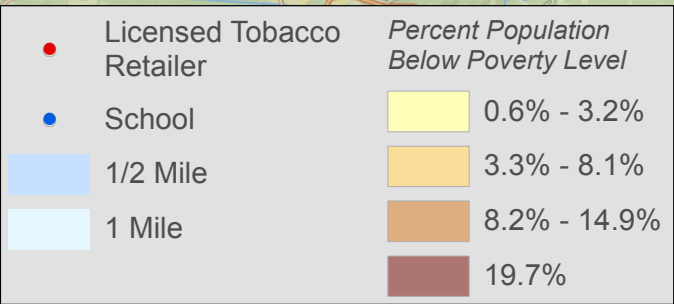

Percent of Population Whose Income in the Past 12 Months was Below the Poverty Level Madison County, NY

In New York State, 14.9% of individuals' income in a 12-month period was below the poverty level.