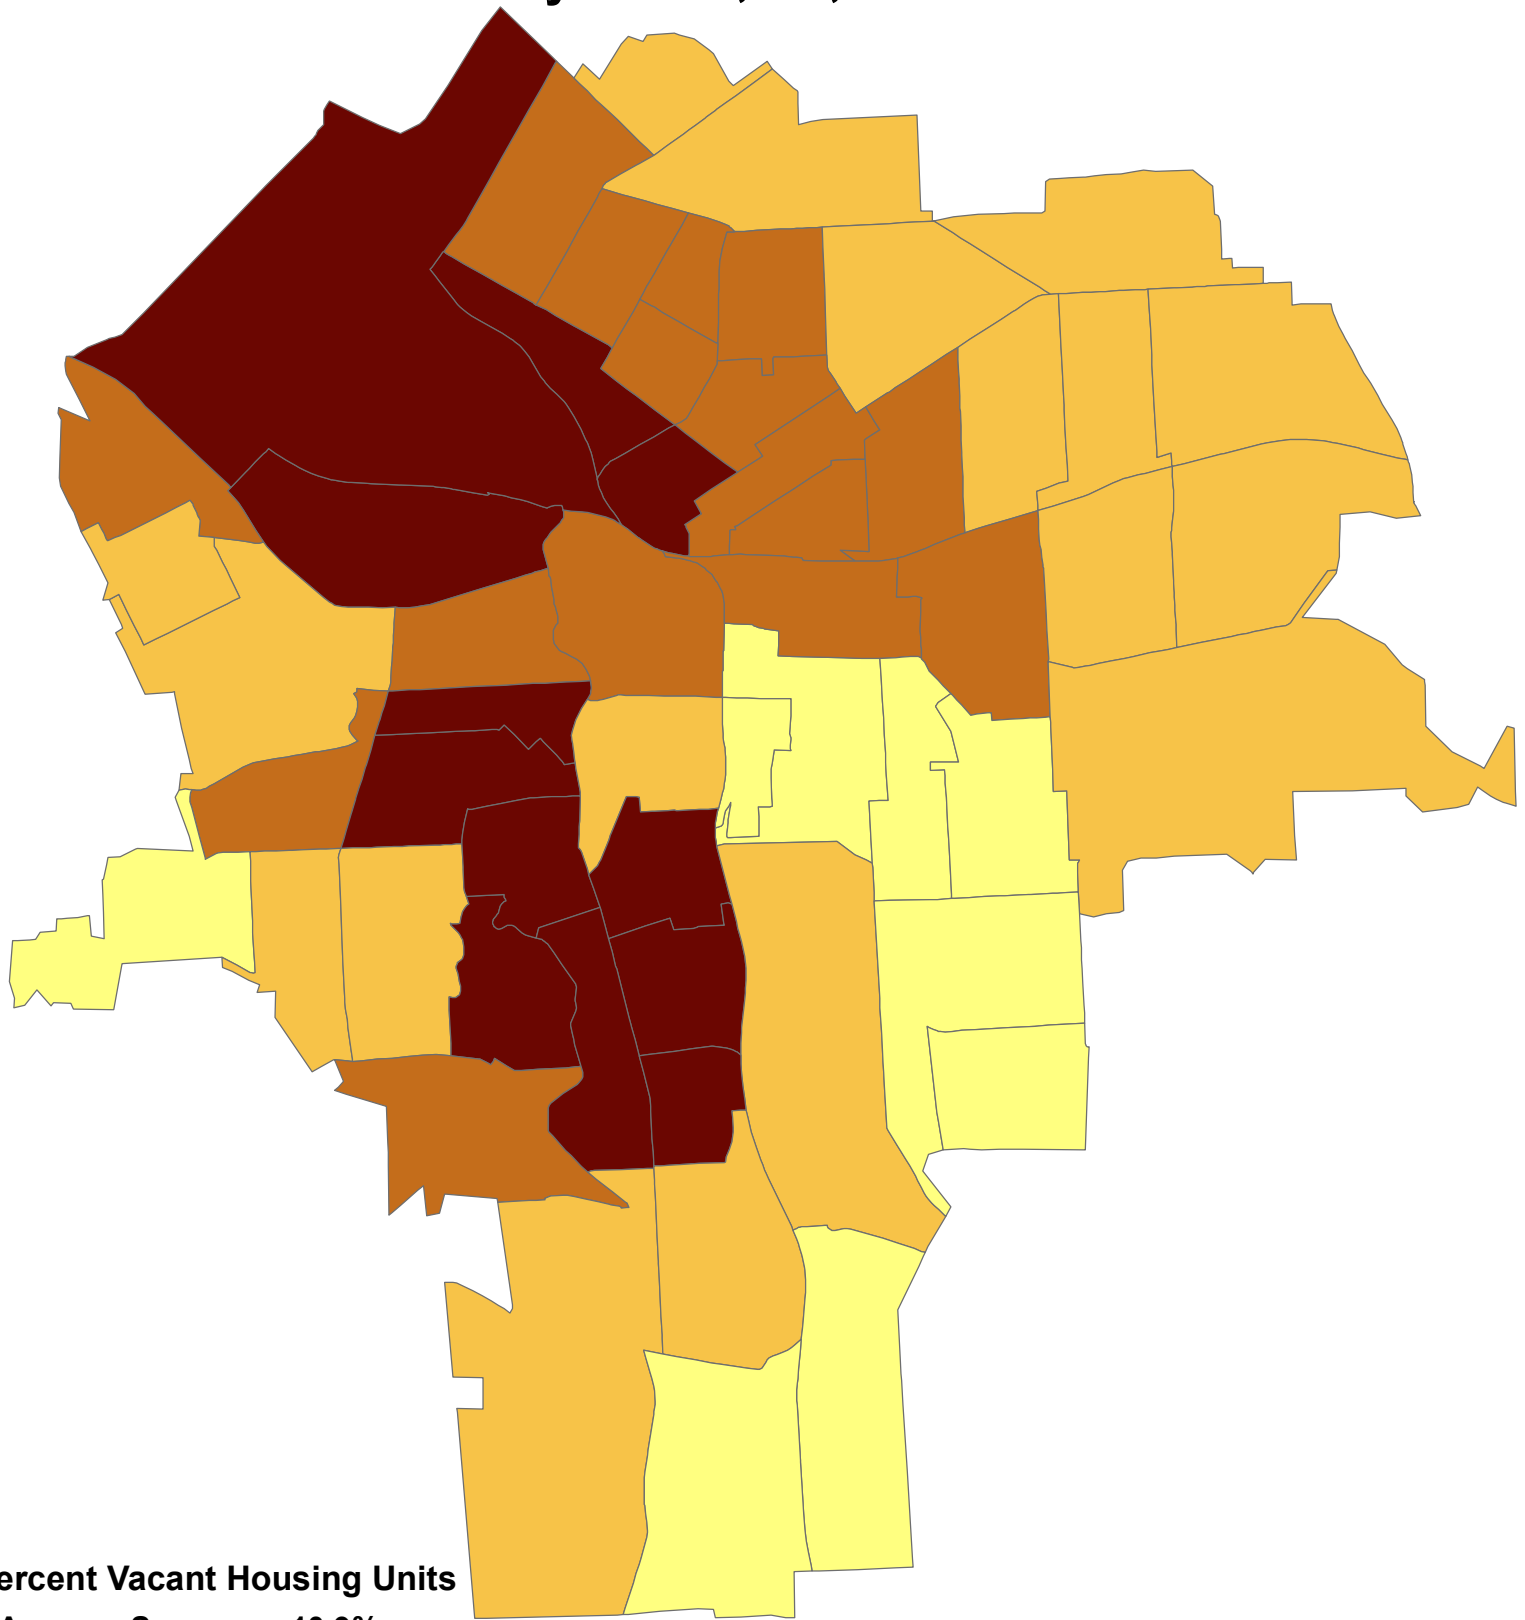

# Percent Vacant Housing Units Syracuse, NY, 2010

Percent Vacant Housing Units  
Average Syracuse: 10.9%

0 0.5 1 2 Miles

Created by Syracuse Community Geography  
December 2012  
Data from 2010 Census