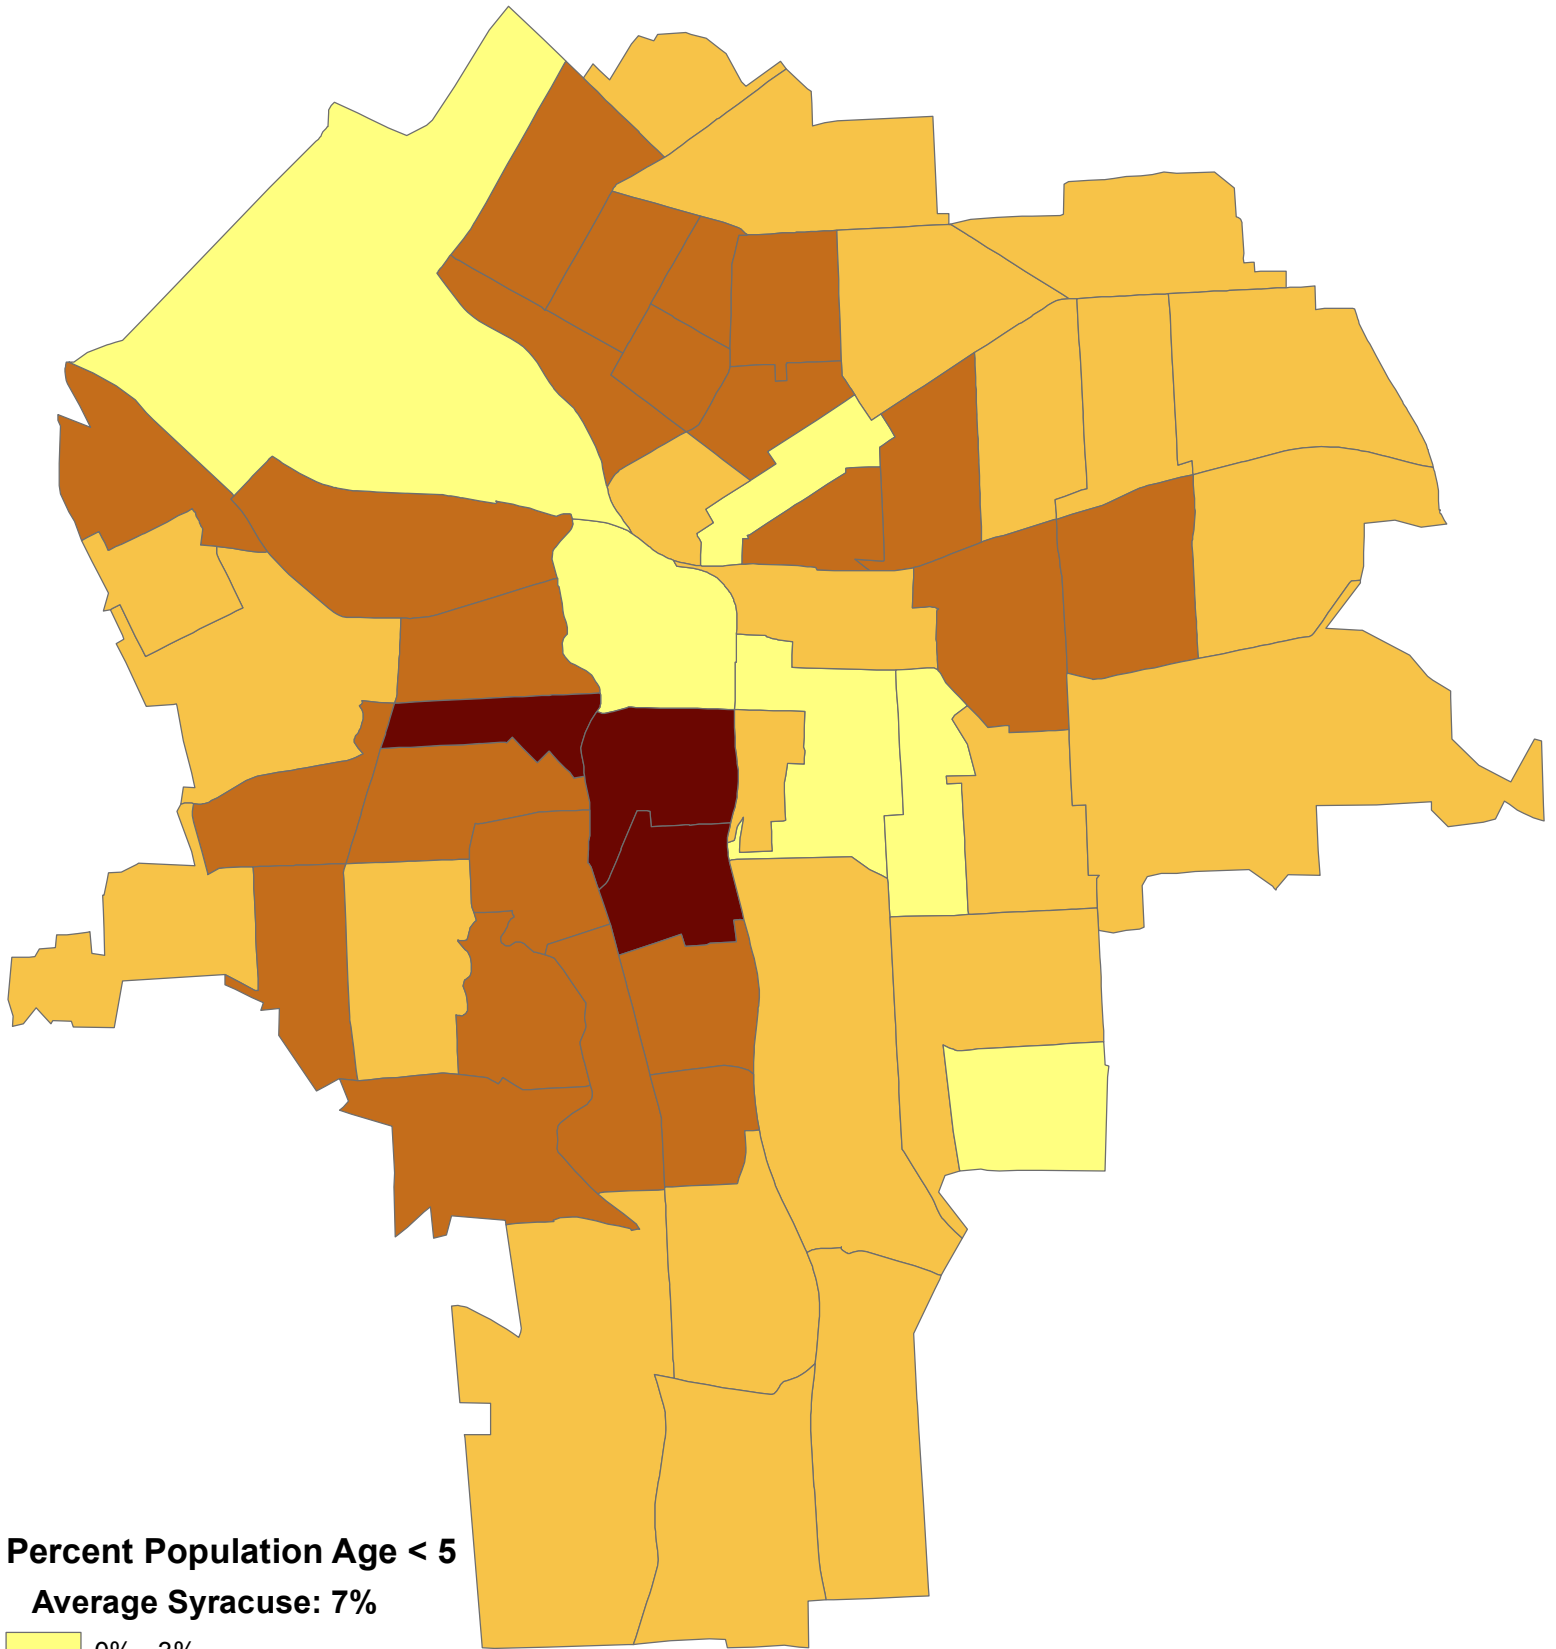

Percent Population Under 5 Years of Age Syracuse, NY, 2010

Percent Population Age < 5
Average Syracuse: 7%

- 0% - 3%
- 4% - 8%
- 9% - 11%
- 12% - 15%

0 0.5 1 2 Miles

*Created by Syracuse Community Geography
December 2012
Data from 2010 Census*