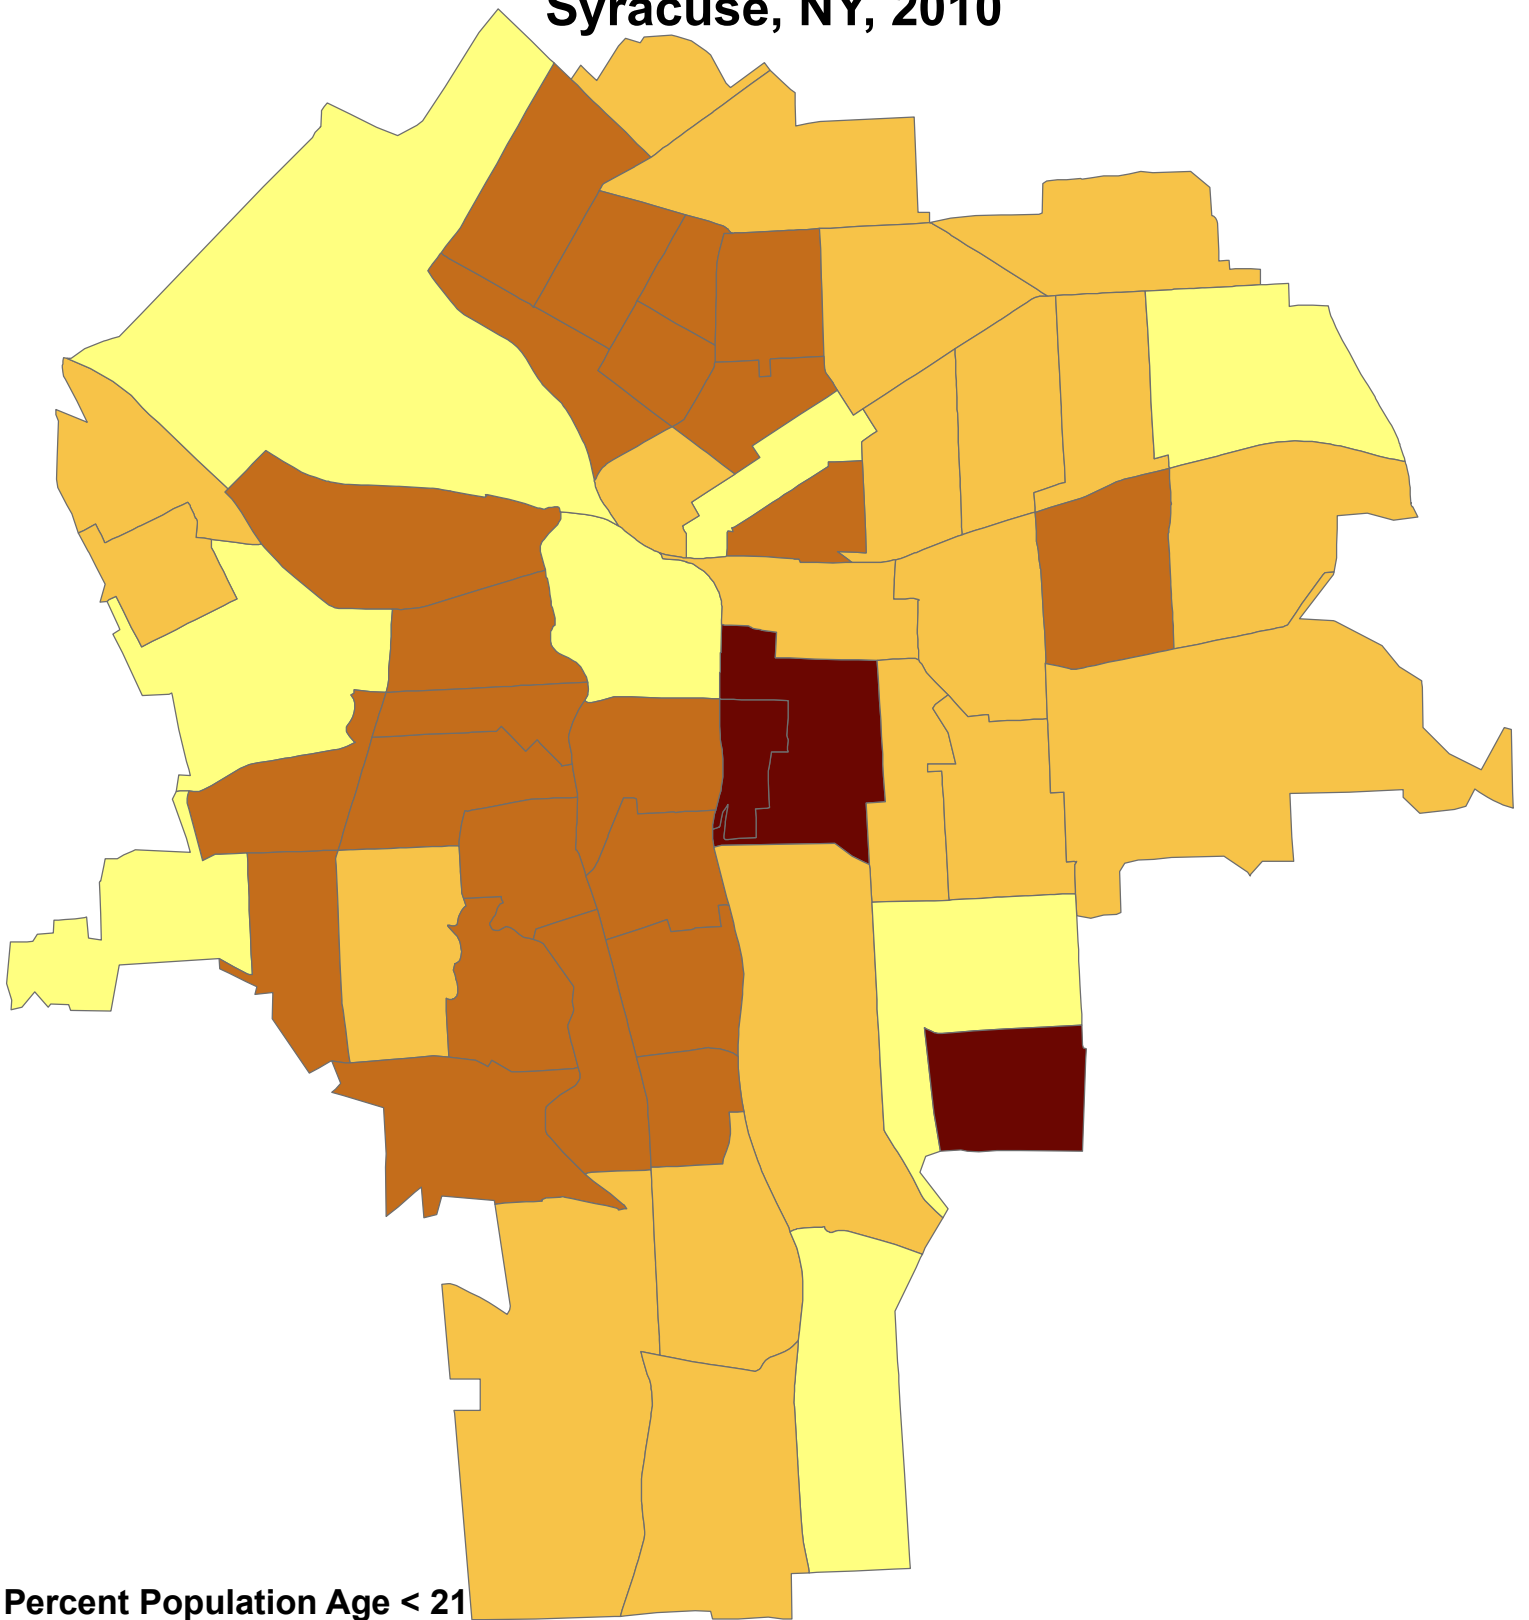

Percent Population Under 21 Years of Age Syracuse, NY, 2010

Percent Population Age < 21
Syracuse Average: 32.5%

- 9% - 20%
- 21% - 32%
- 33% - 44%
- 45% - 78%

0 0.5 1 2 Miles

*Created by Syracuse Community Geography
December 2012
Data from 2010 Census*