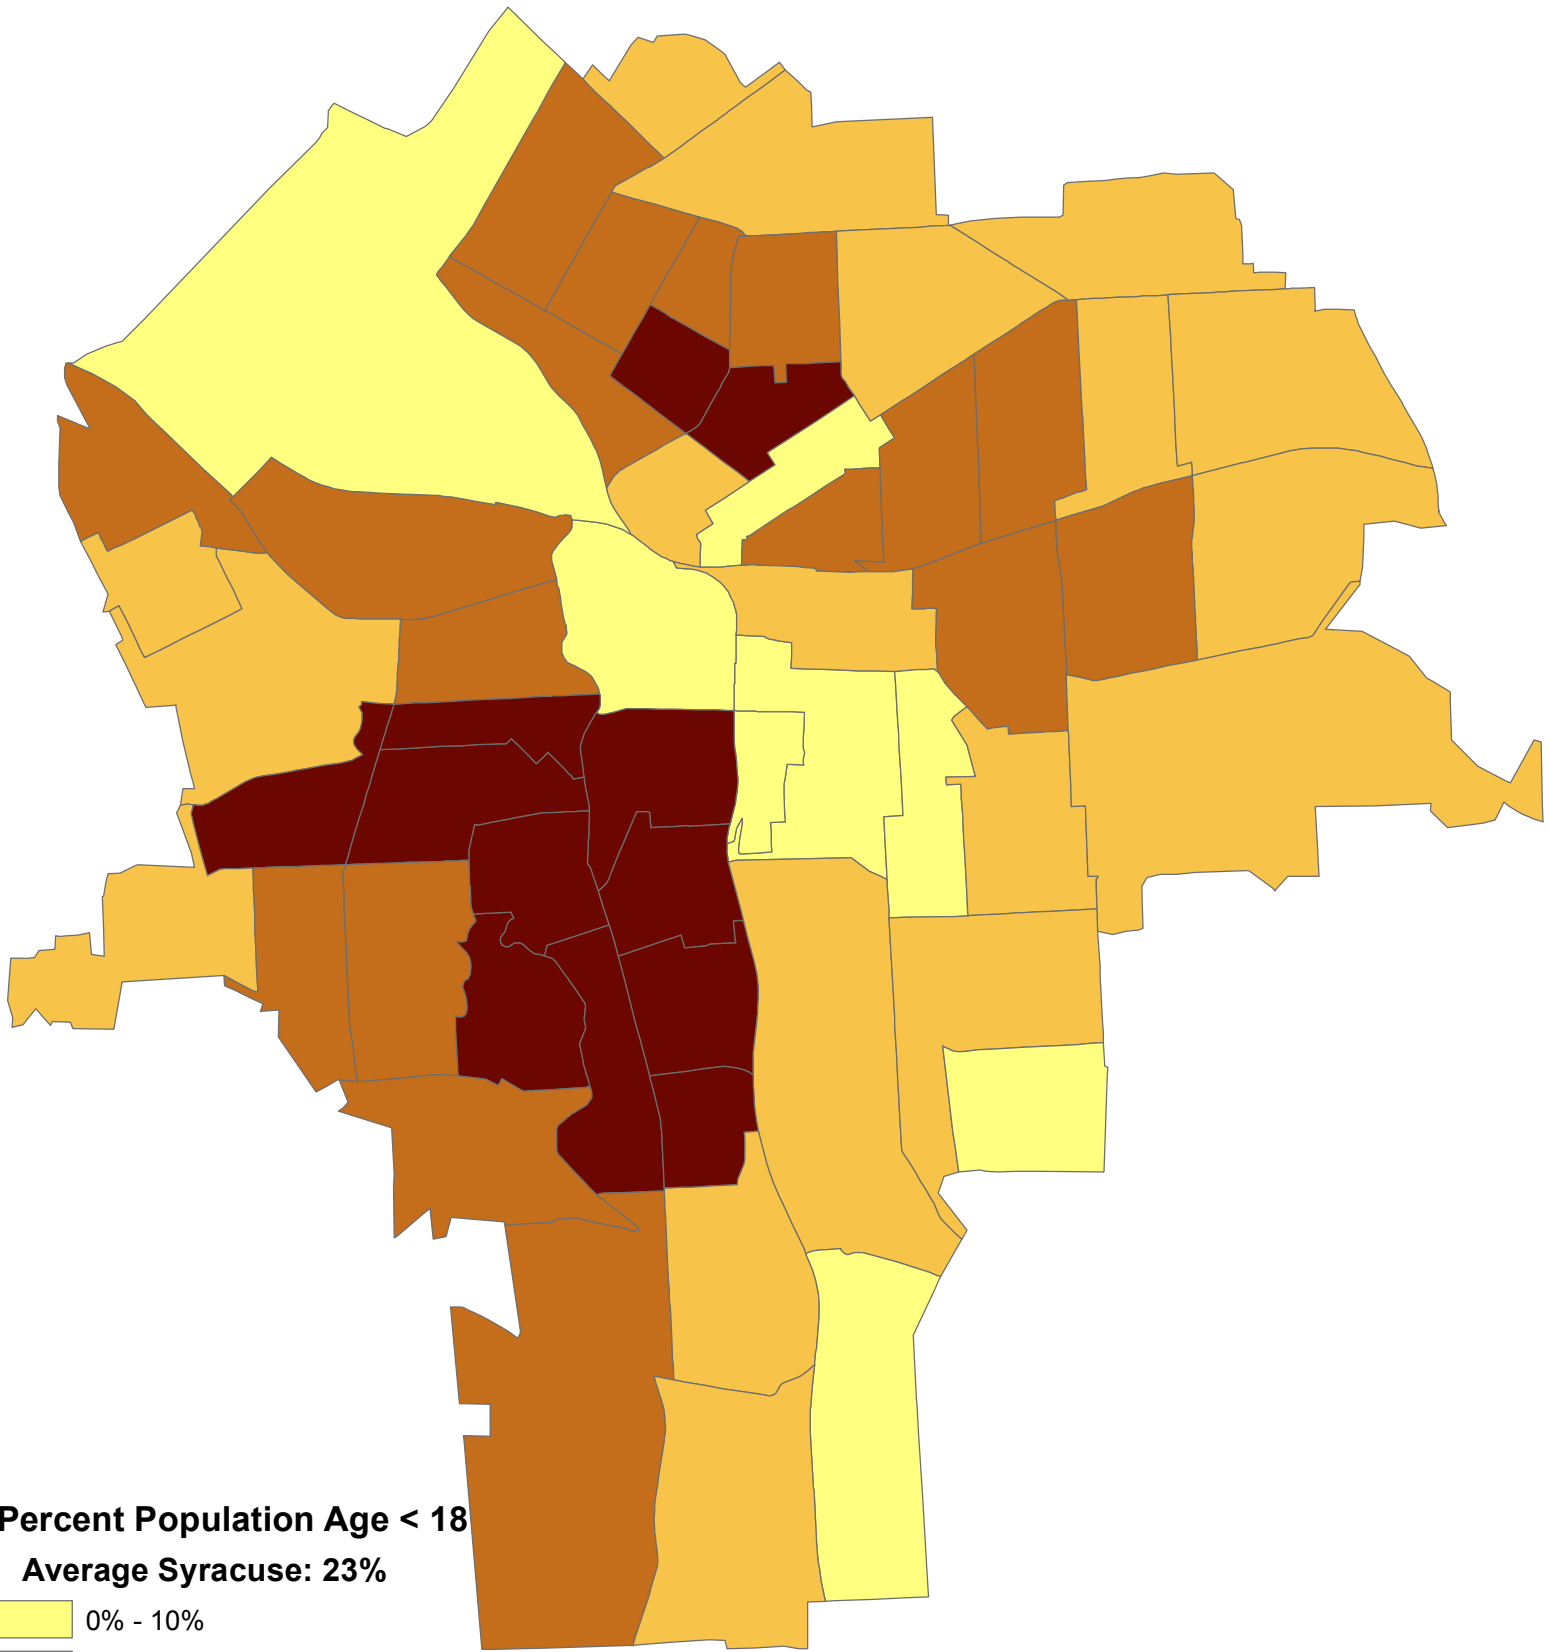

Percent Population Under 18 Years of Age Syracuse, NY, 2010

Percent Population Age < 18
Average Syracuse: 23%

- 0% - 10%
- 11% - 23%
- 24% - 32%
- 33% - 39%

*Created by Syracuse Community Geography
December 2012
Data from 2010 Census*