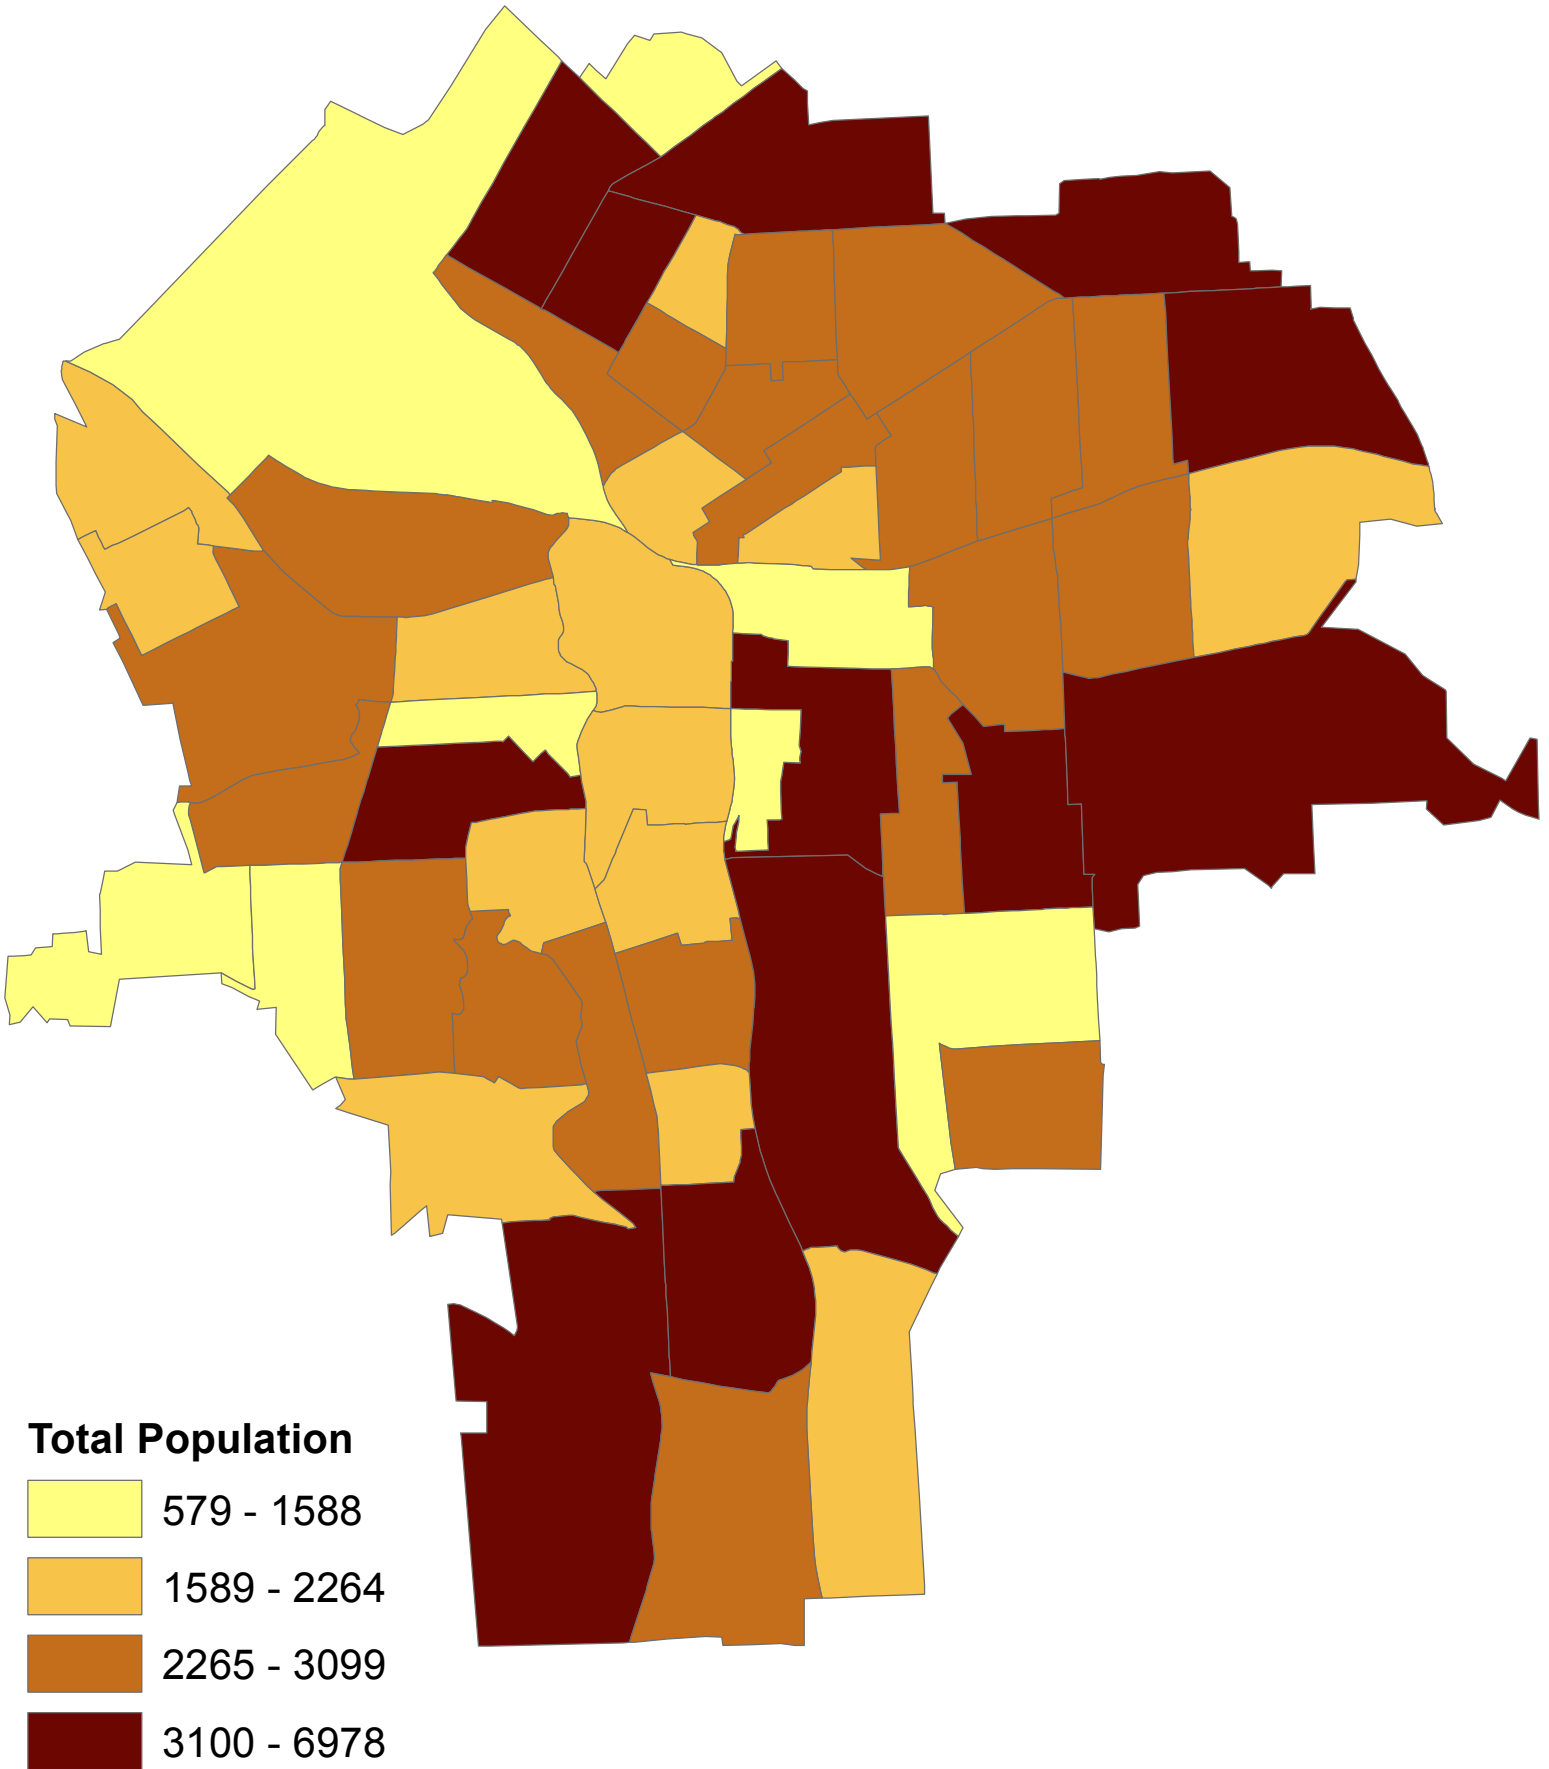

Total Population by Census Tract Syracuse, NY, 2010

Total Population

0 0.5 1 2 Miles

Created by Syracuse Community Geography
December 2012
Data from 2010 Census