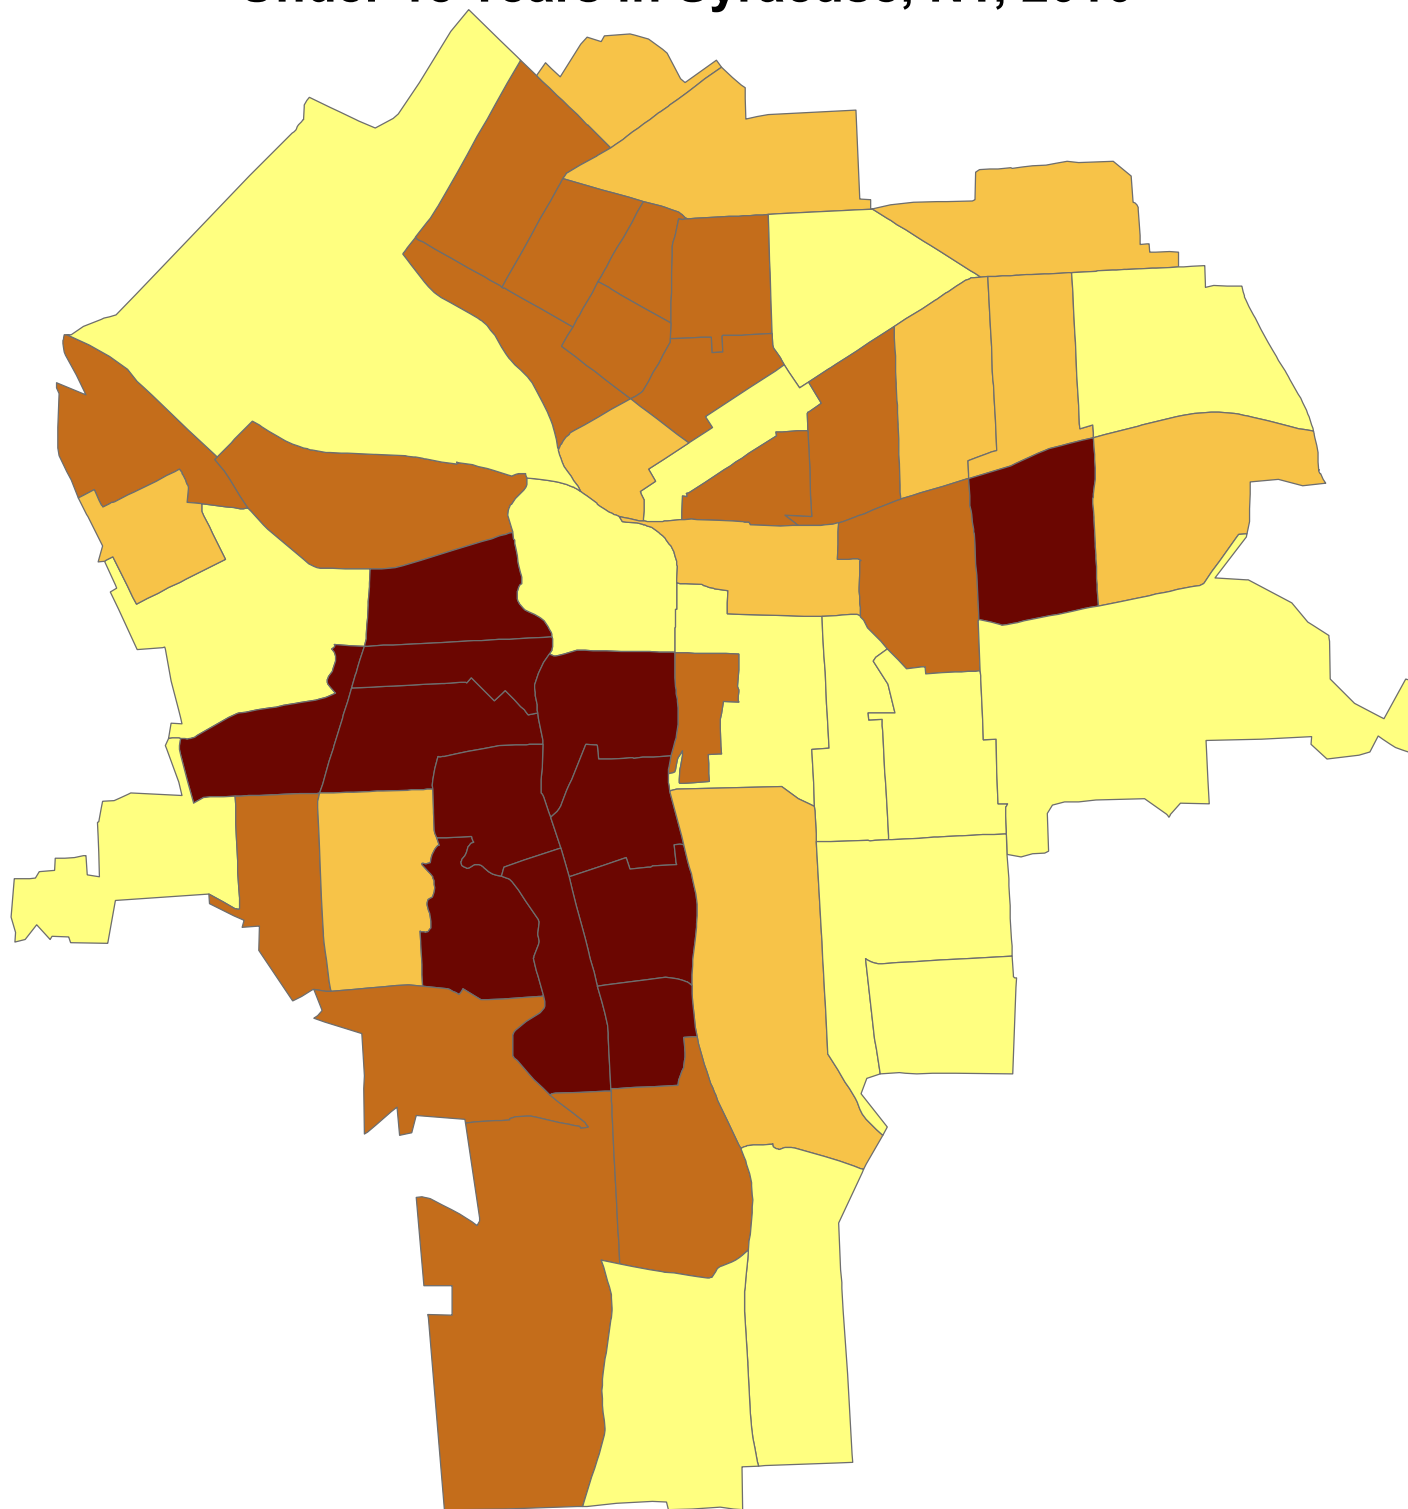

Percent Female-Headed Households with Children Under 18 Years in Syracuse, NY, 2010

% Female-Headed Hshlds w/ Children <18

Syracuse Average: 13.5%

*Created by Syracuse Community Geography
December 2012
Data from 2010 Census*