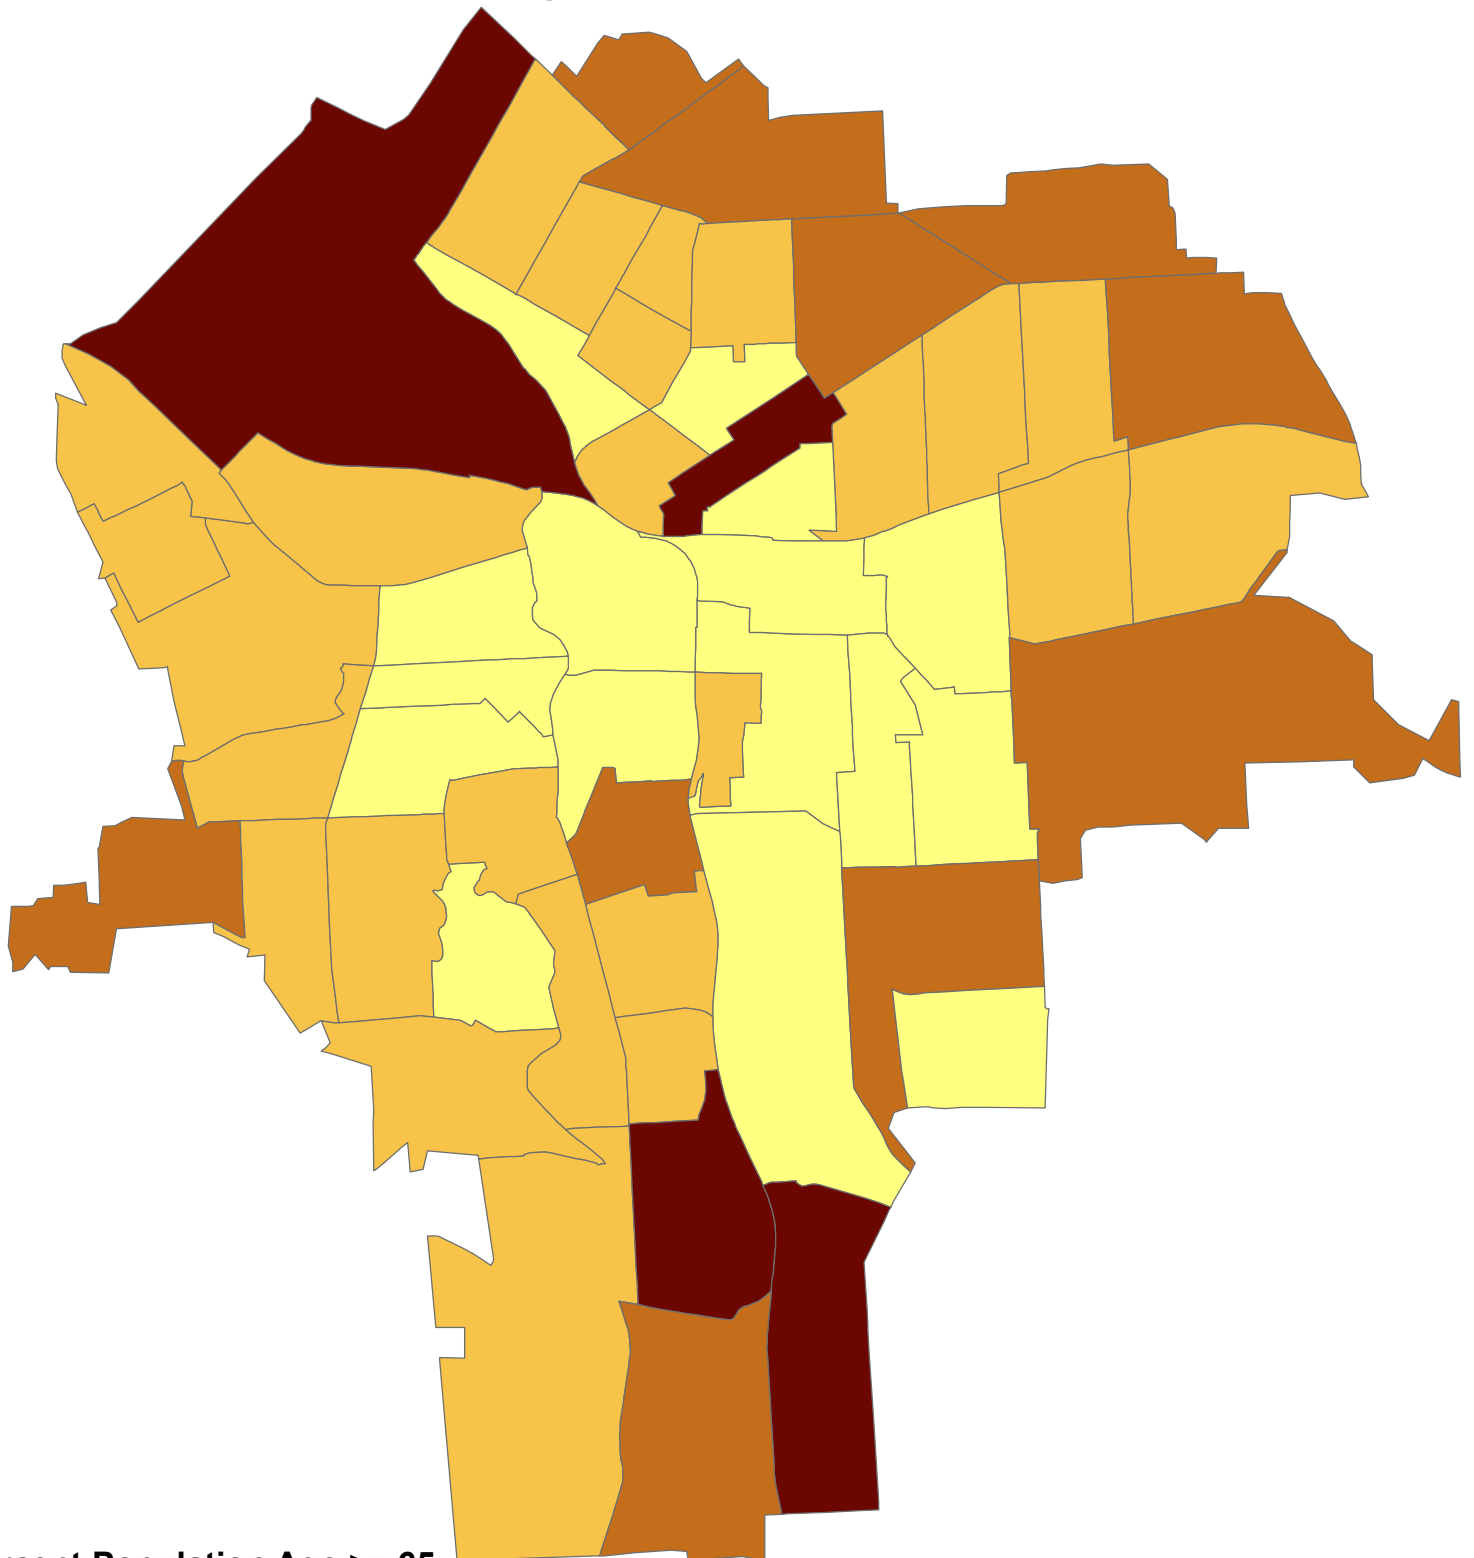

Percent Population 65 Years of Age and Older Syracuse, NY, 2010

Percent Population Age \geq 65

Syracuse Average: 10.6%

*Created by Syracuse Community Geography
December 2012
Data from 2010 Census*