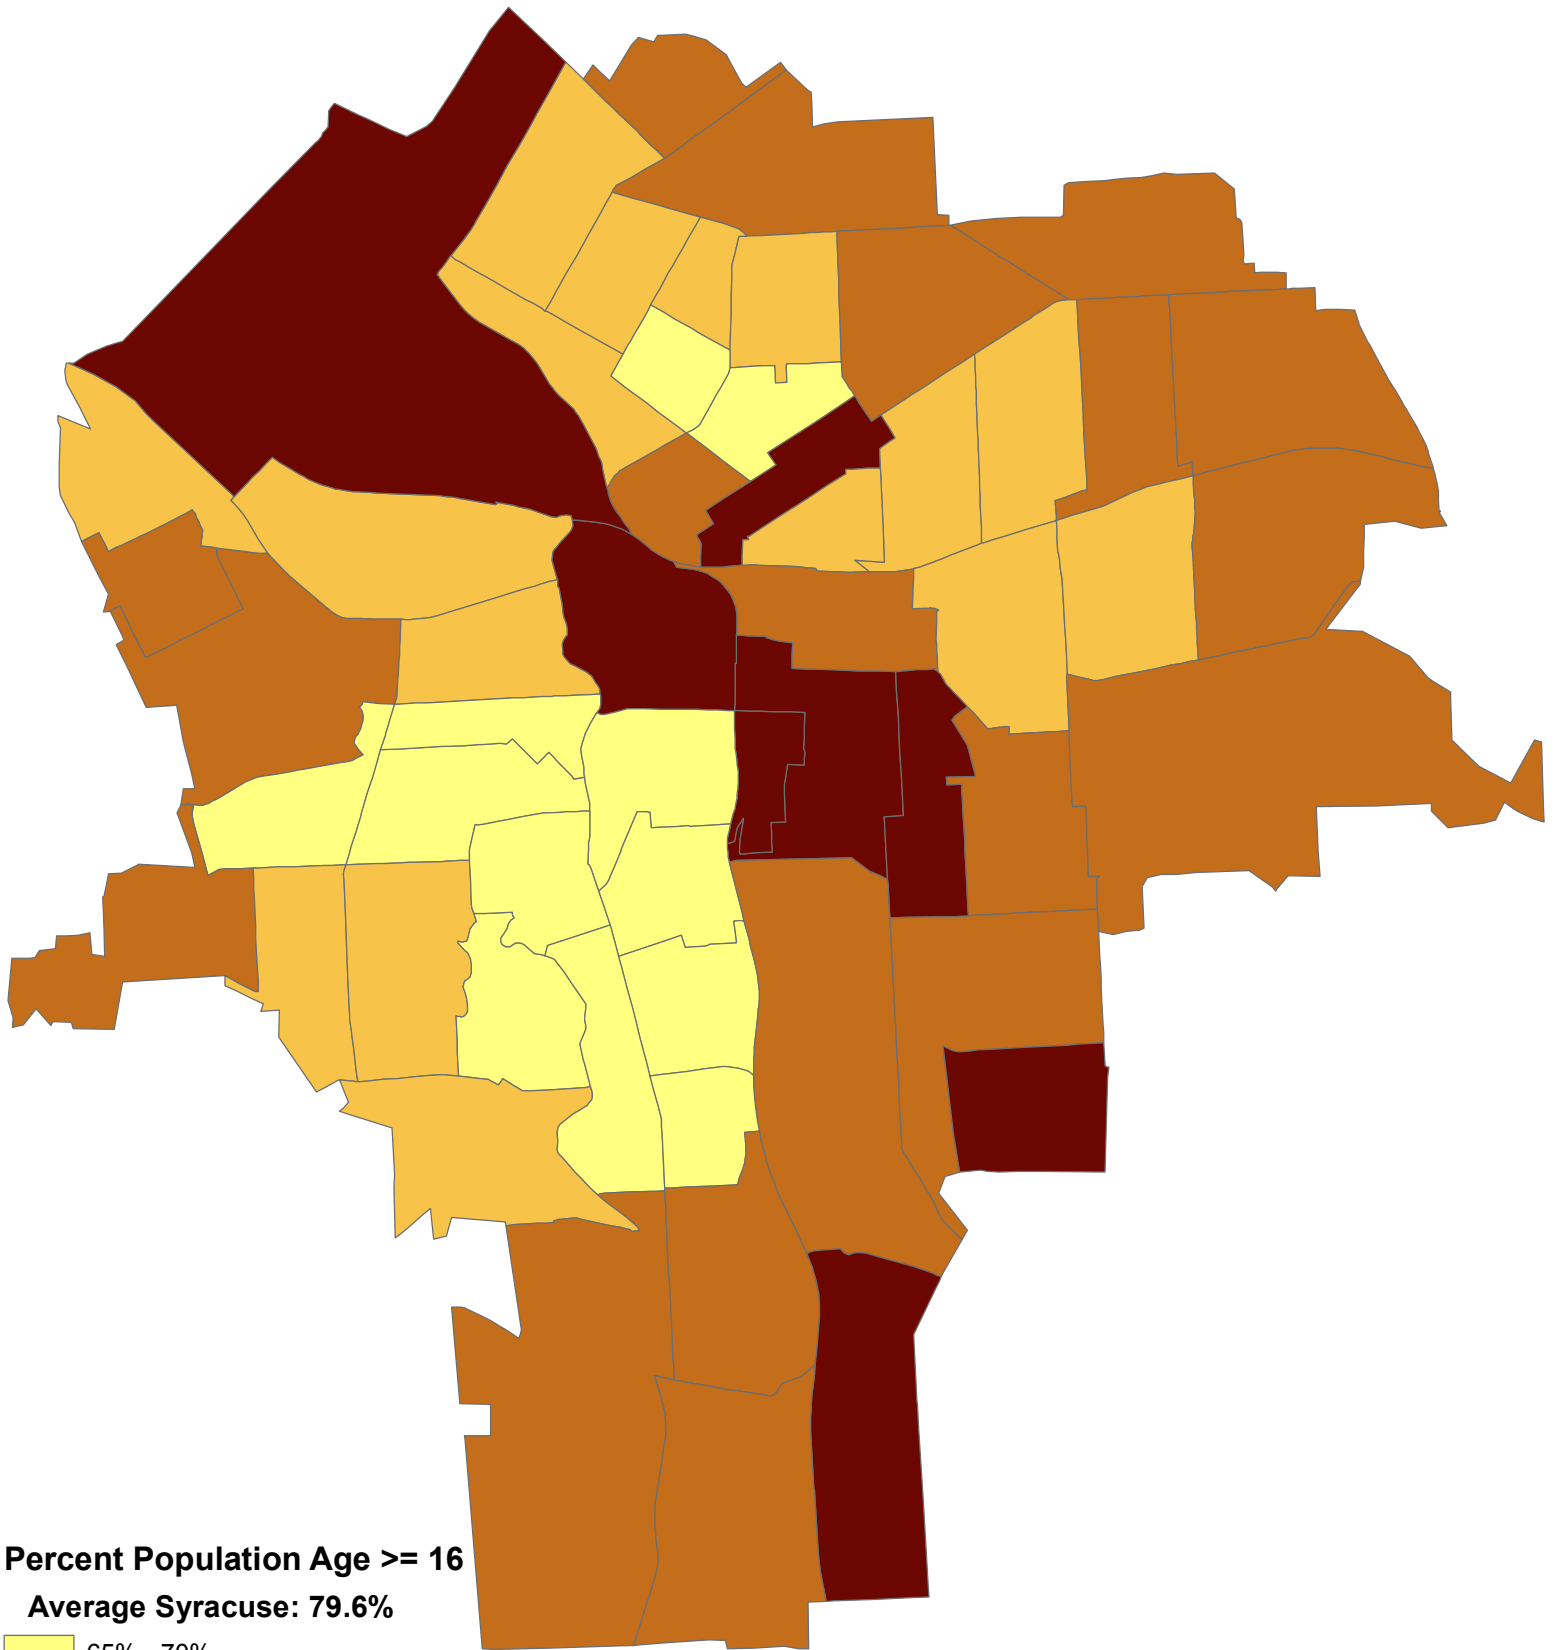

Percent Population 16 Years of Age and Older Syracuse, NY, 2010

0 0.5 1 2 Miles

Created by Syracuse Community Geography
December 2012
Data from 2010 Census