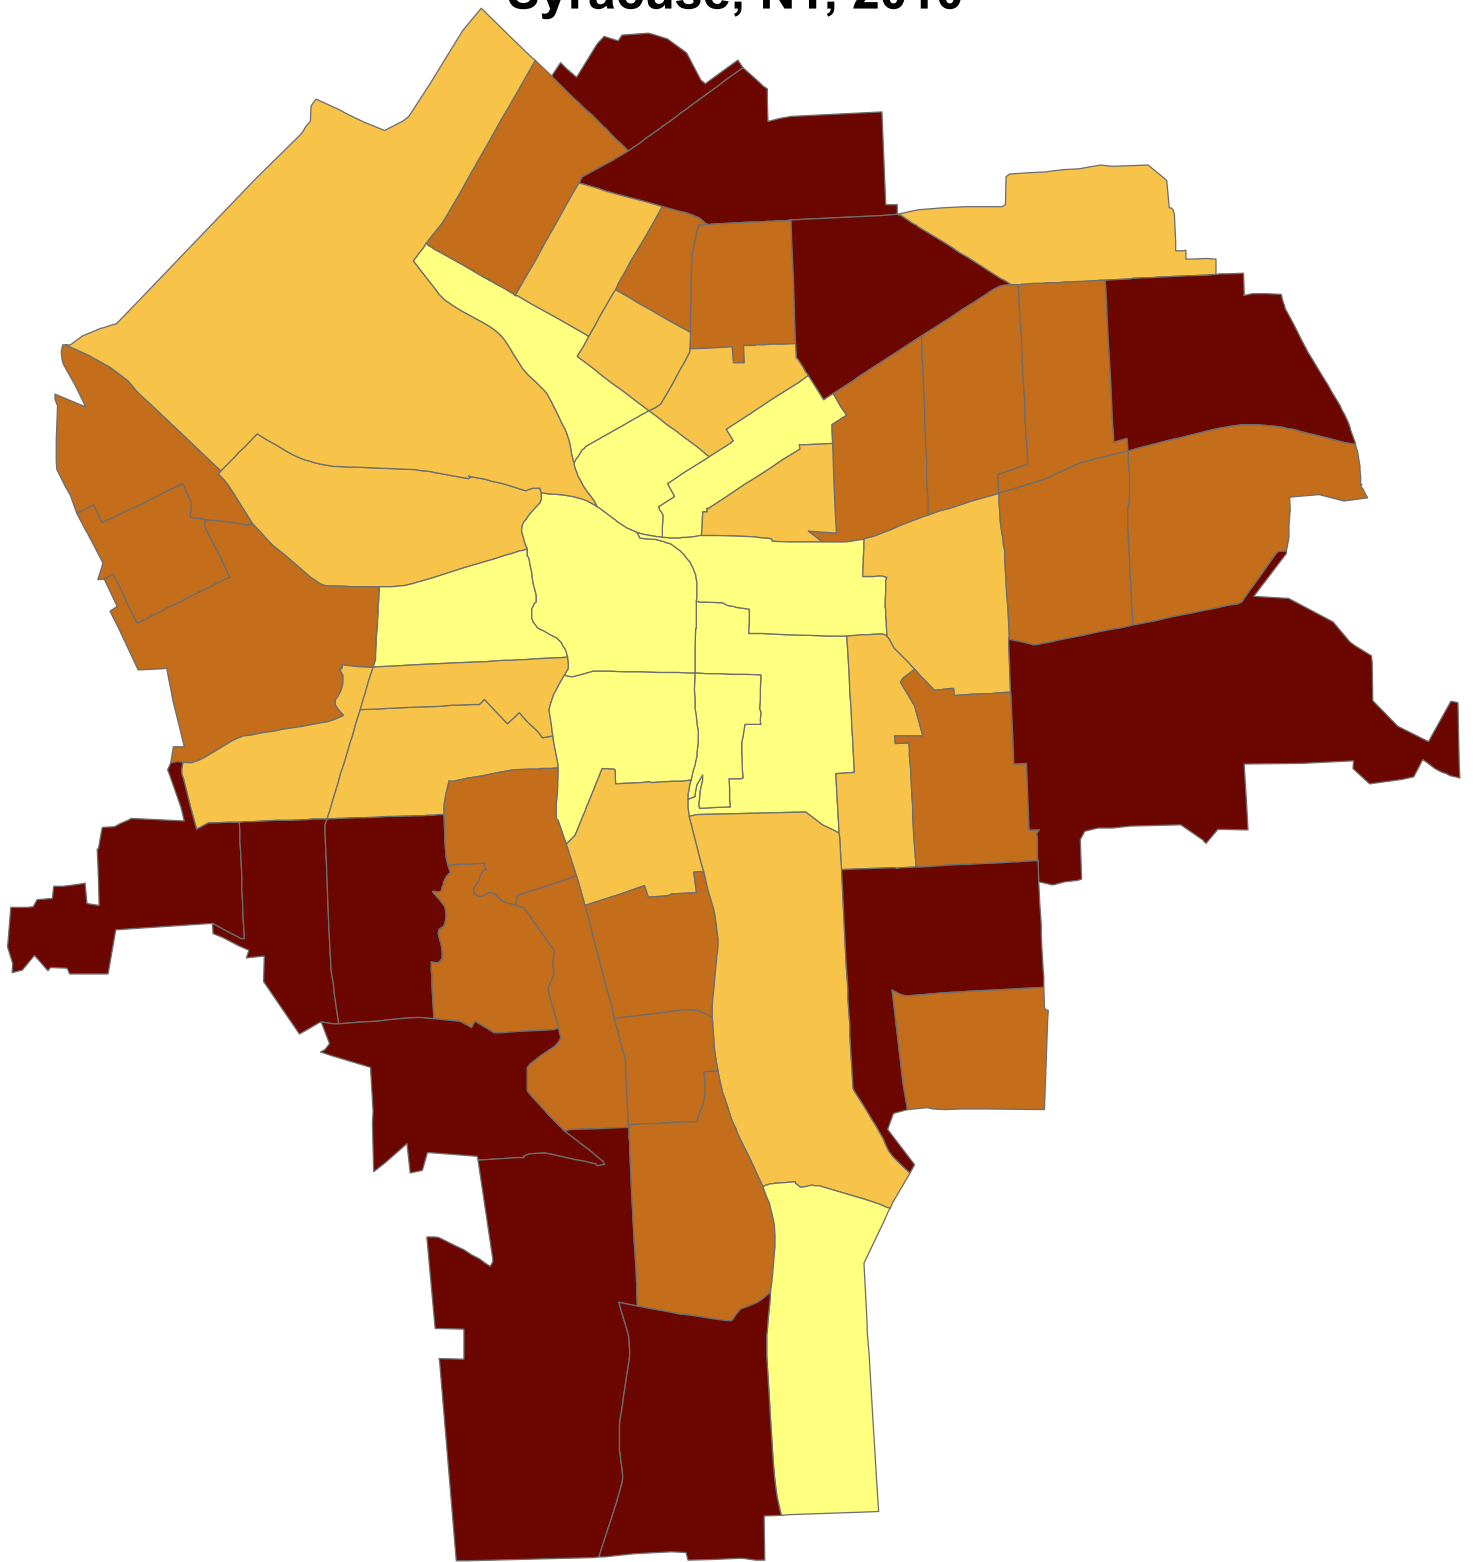

# Percent Owner Occupied Housing Units Syracuse, NY, 2010

## Percent Owner Occupied Housing Units

Average Syracuse: 38.5%

Created by Syracuse Community Geography  
December 2012  
Data from Census 2010