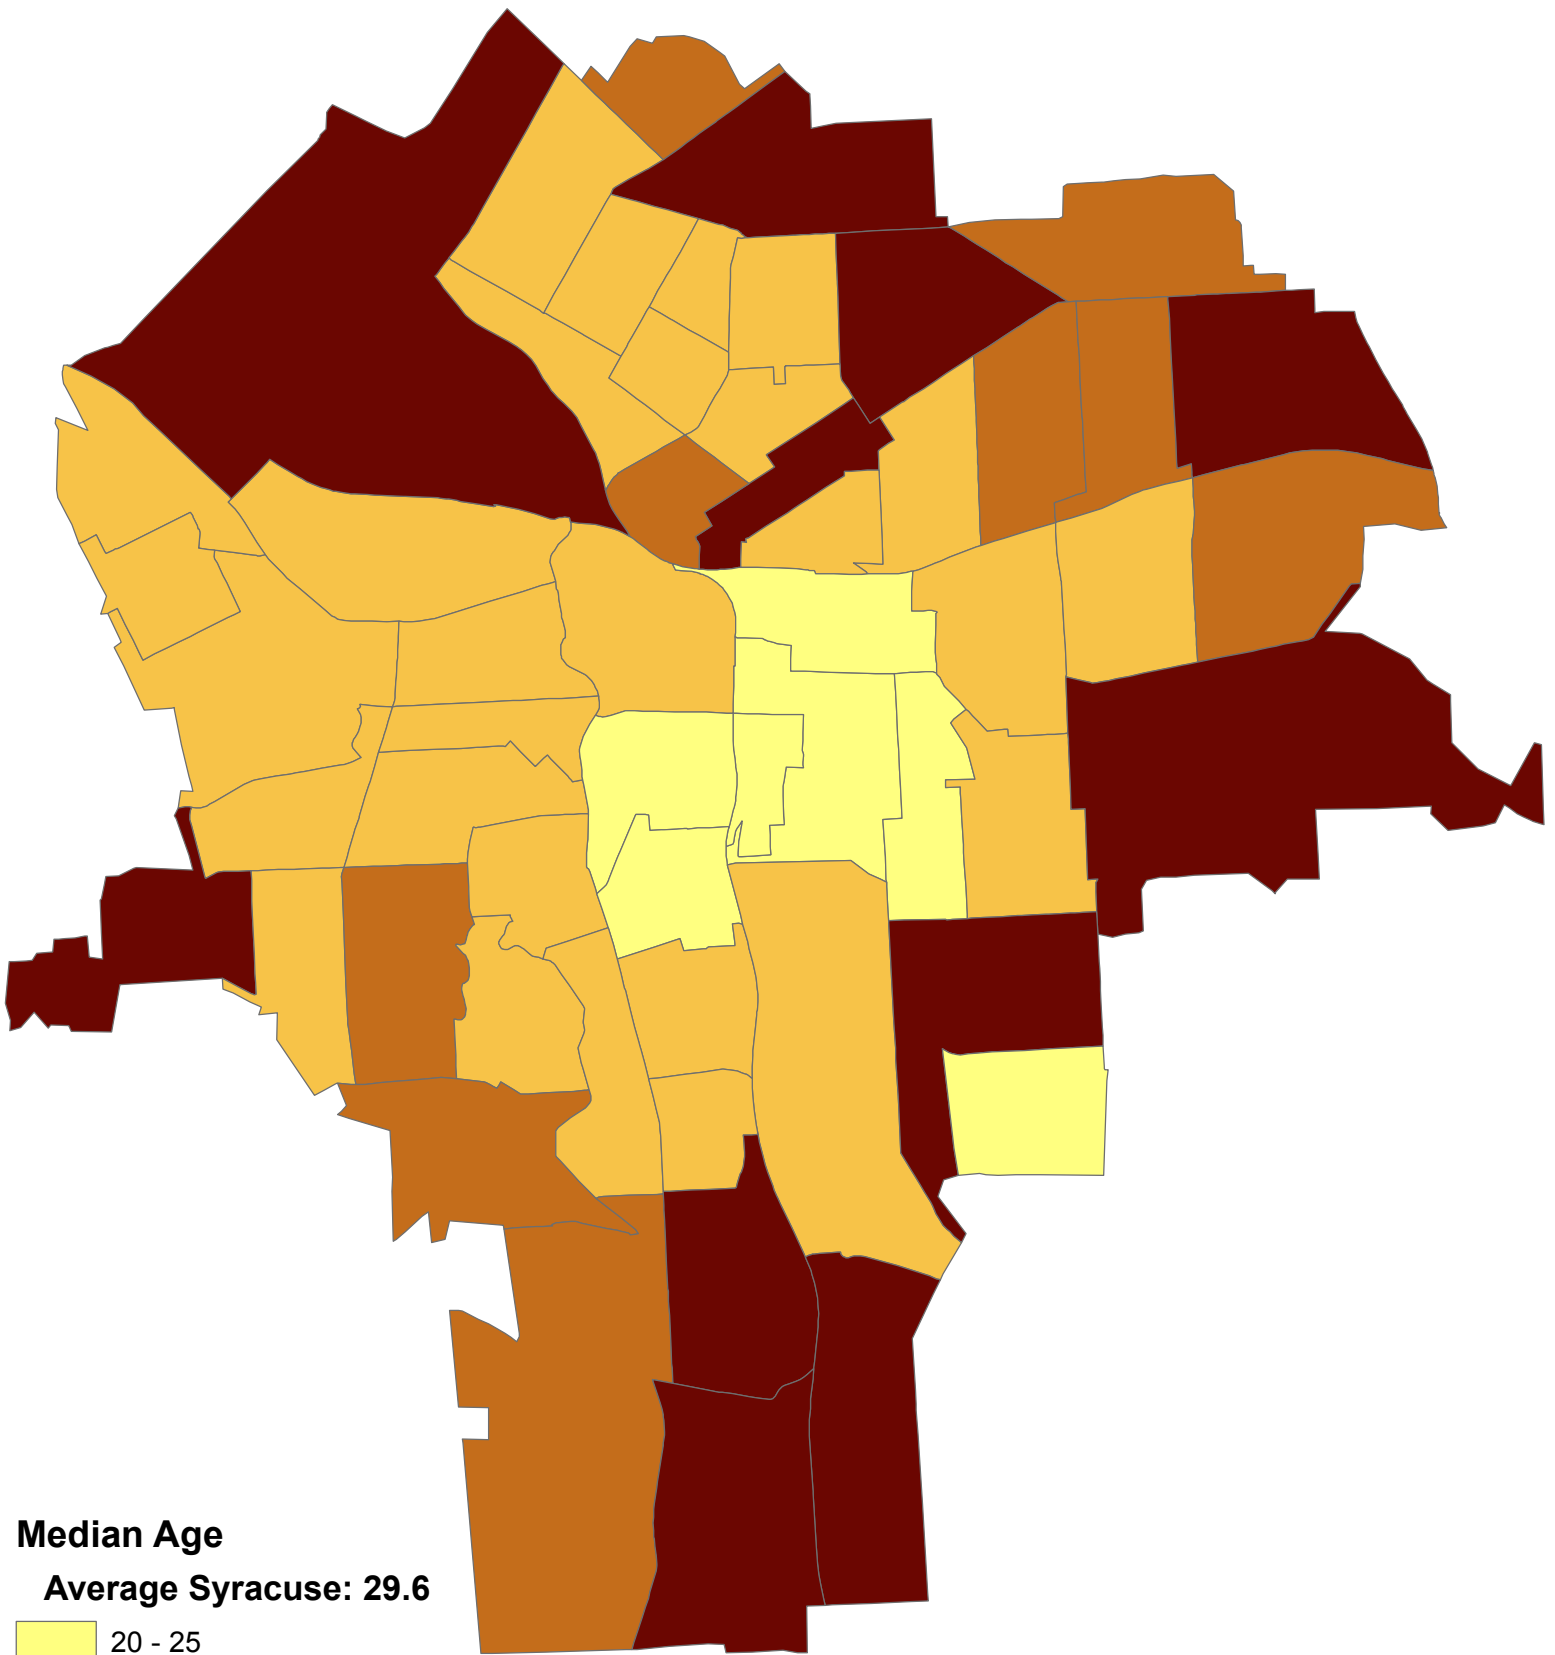

Median Age in Syracuse, NY, 2010

Median Age

Average Syracuse: 29.6

0 0.5 1 2 Miles

Created by Syracuse Community Geography
December 2012
Data from 2010 Census