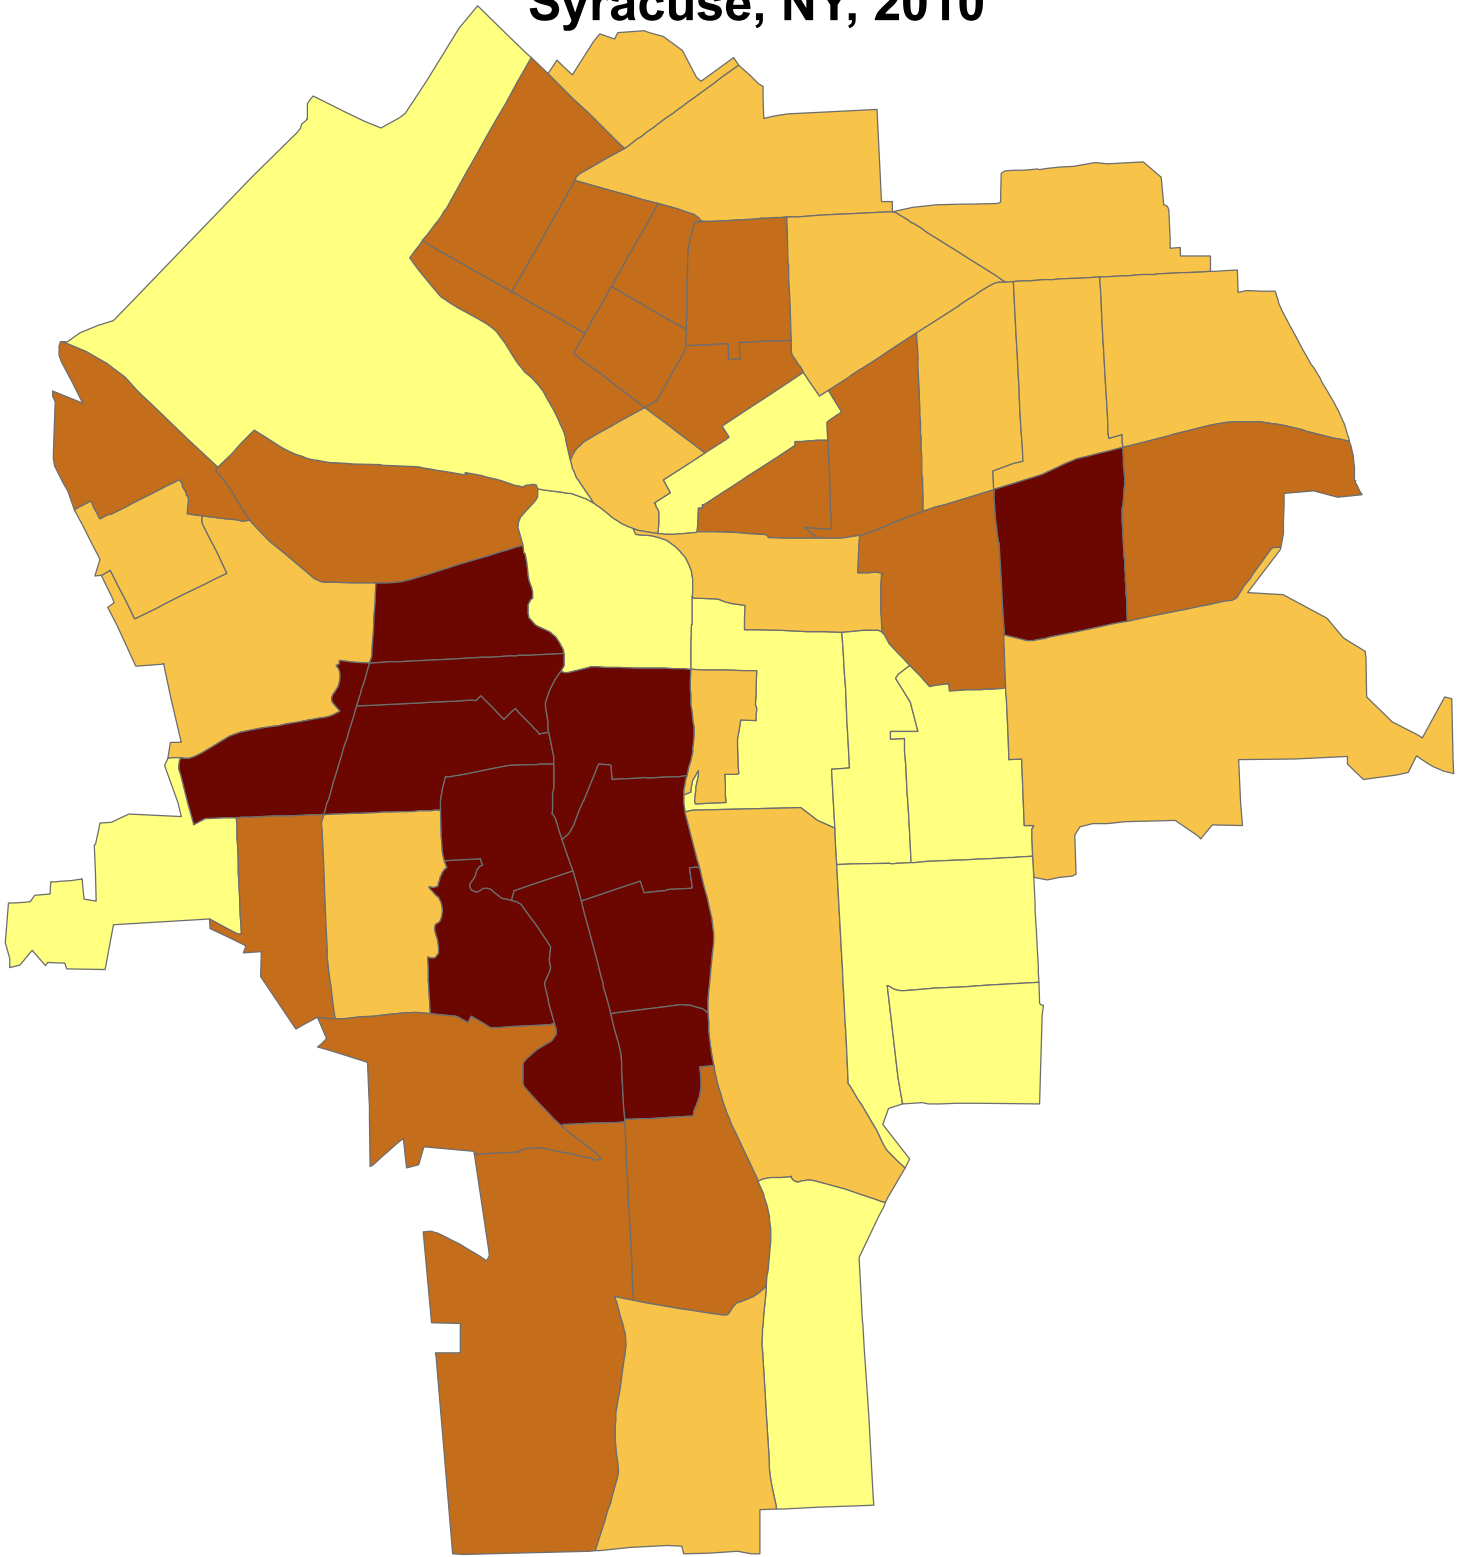

Percent Female-Headed Households Syracuse, NY, 2010

Percent Female-Headed Households

Average Syracuse: 20.8%

Created by Syracuse Community Geography
November 2012
Data from 2010 Census