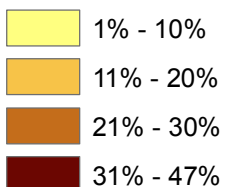

Percent Female-Headed Households Syracuse, NY, 2010

Percent Female-Headed Households

Average Syracuse: 20.8%

Created by Syracuse Community Geography
November 2012
Data from 2010 Census