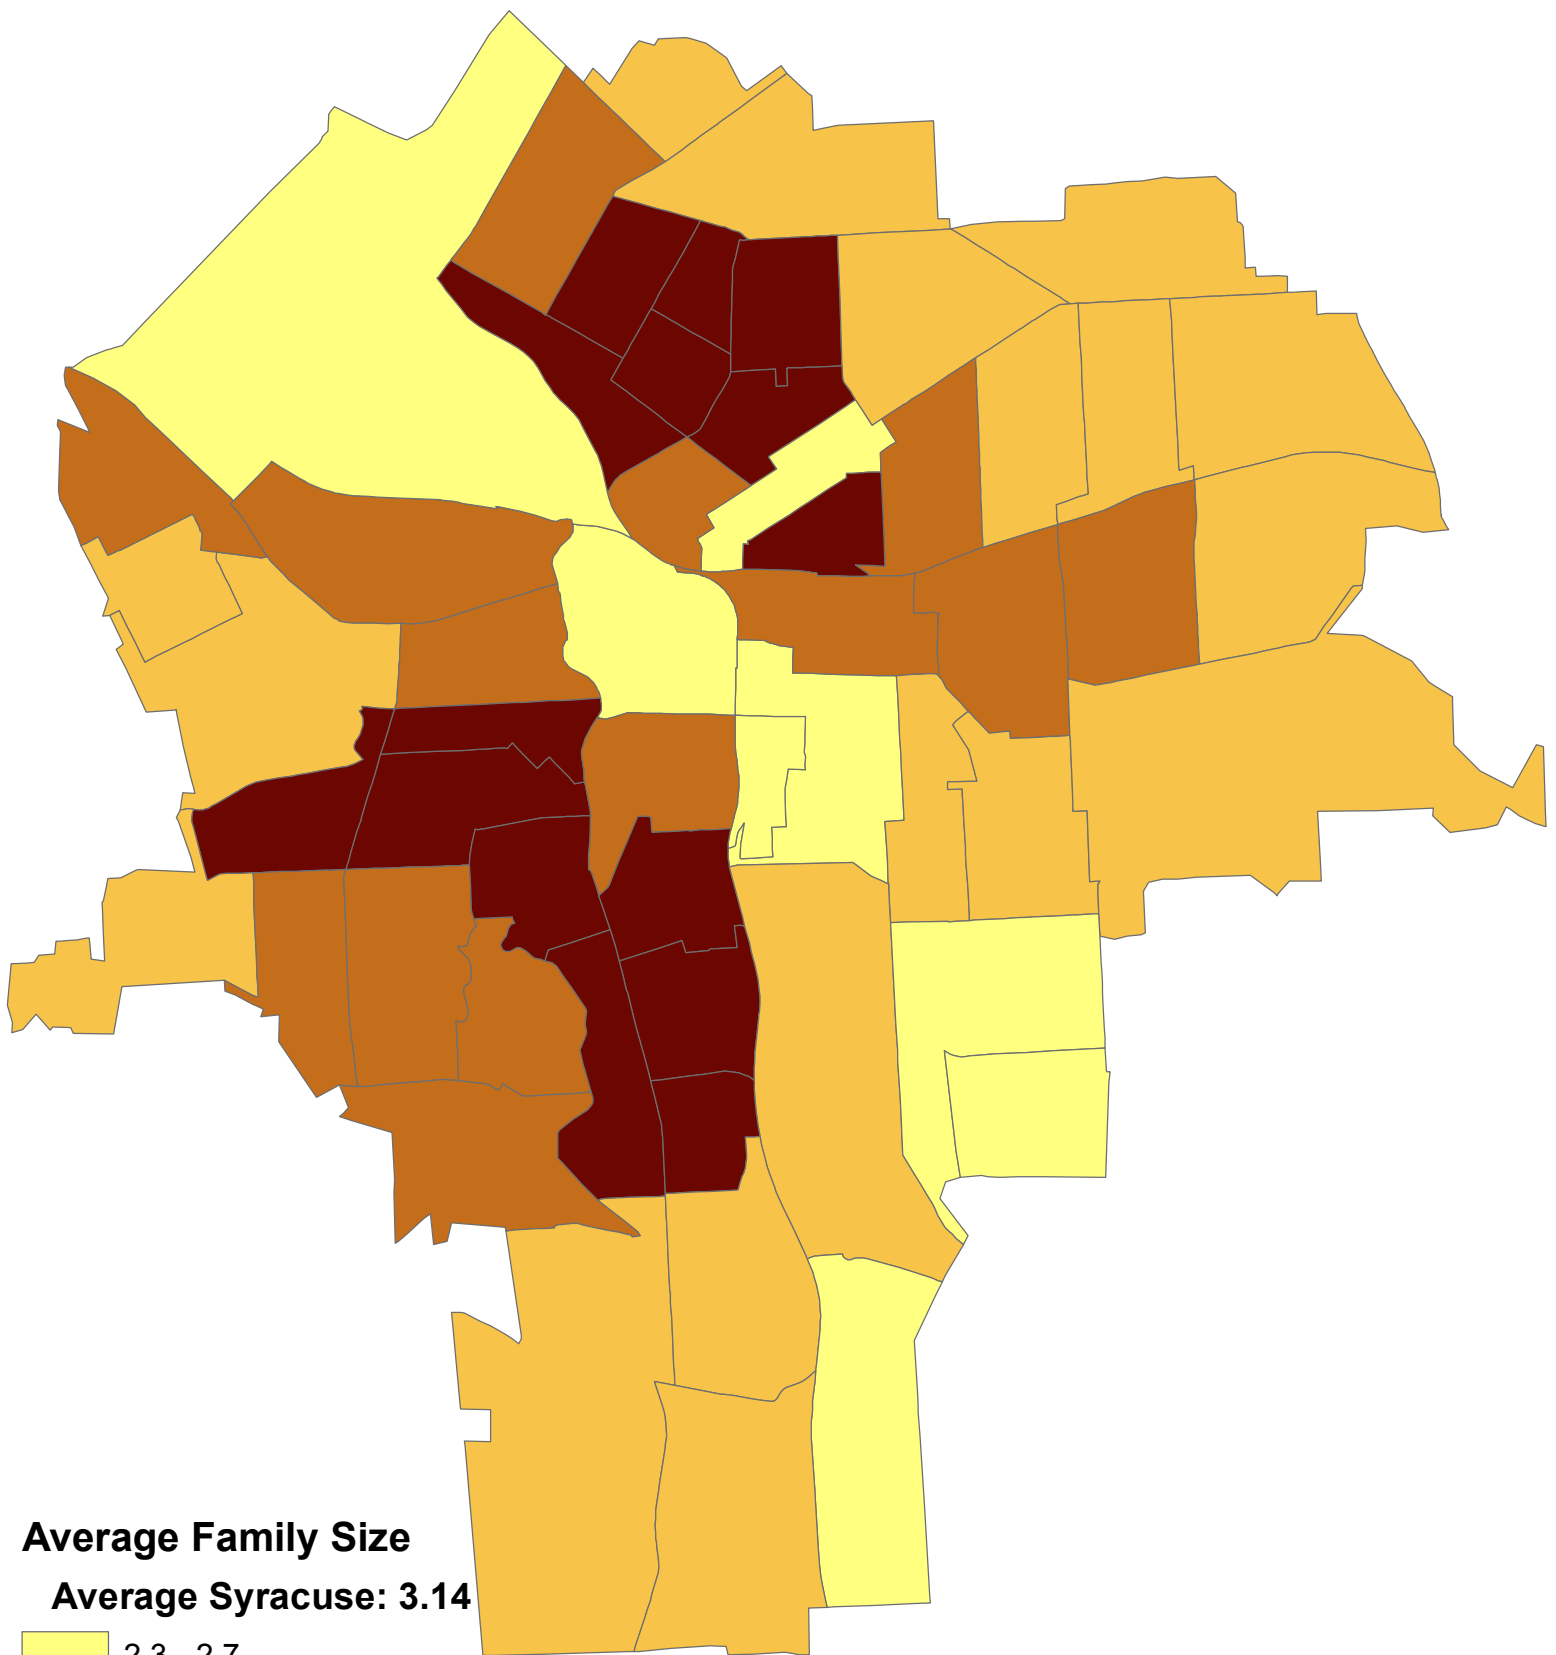

# Average Family Size in Syracuse, NY, 2010

## Average Family Size

Average Syracuse: 3.14