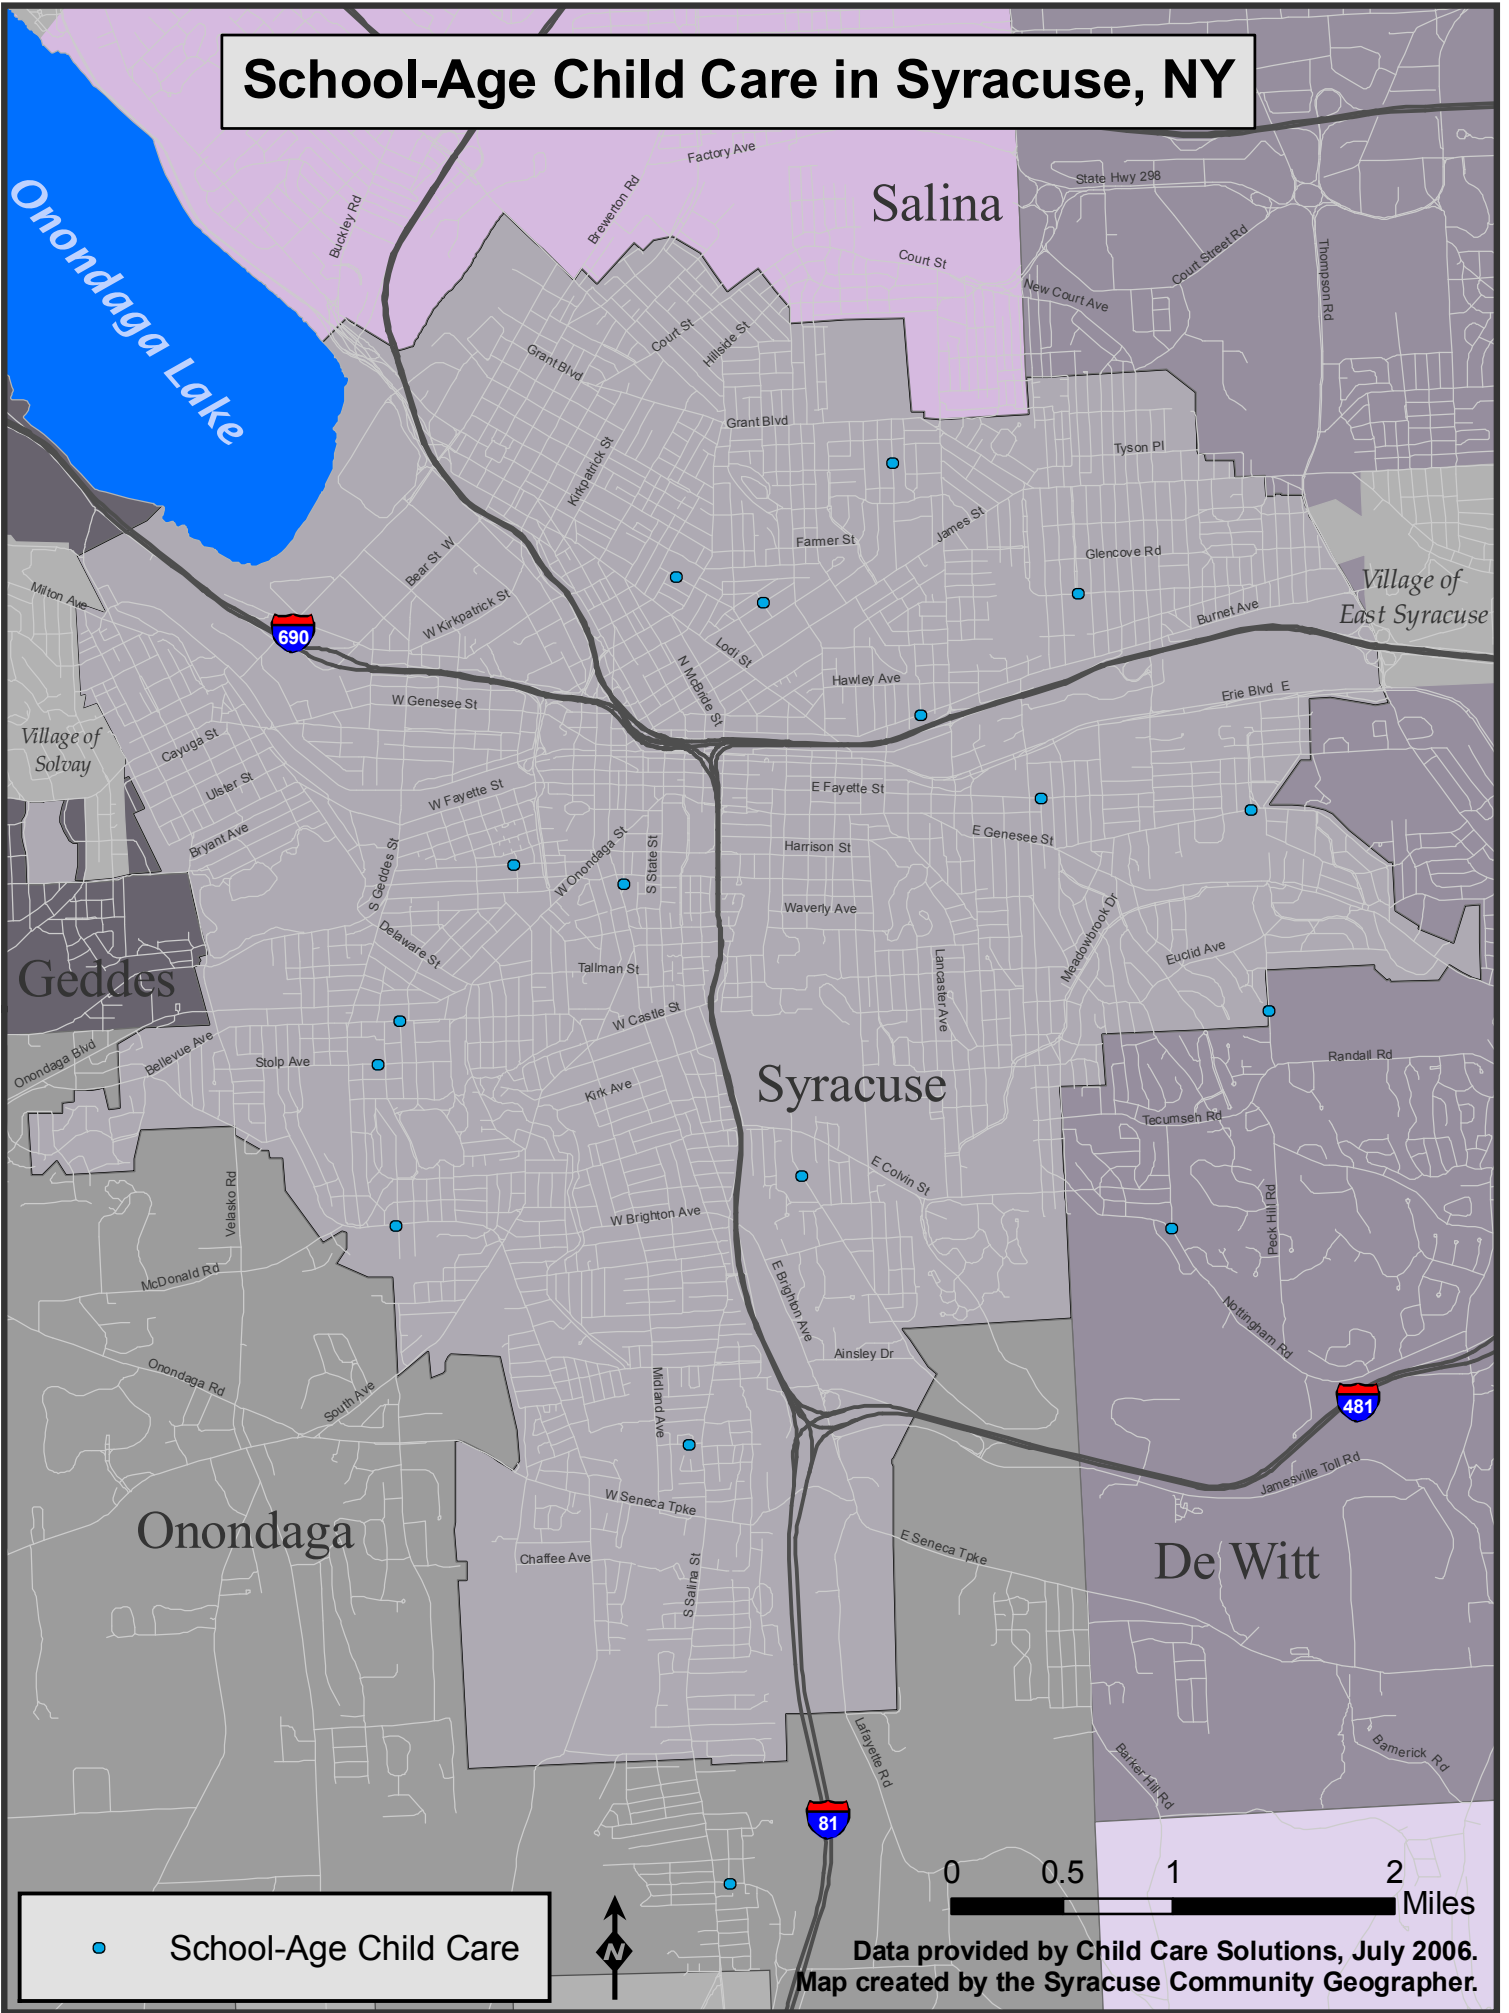

School-Age Child Care in Syracuse, NY

Data provided by Child Care Solutions, July 2006.
Map created by the Syracuse Community Geographer.