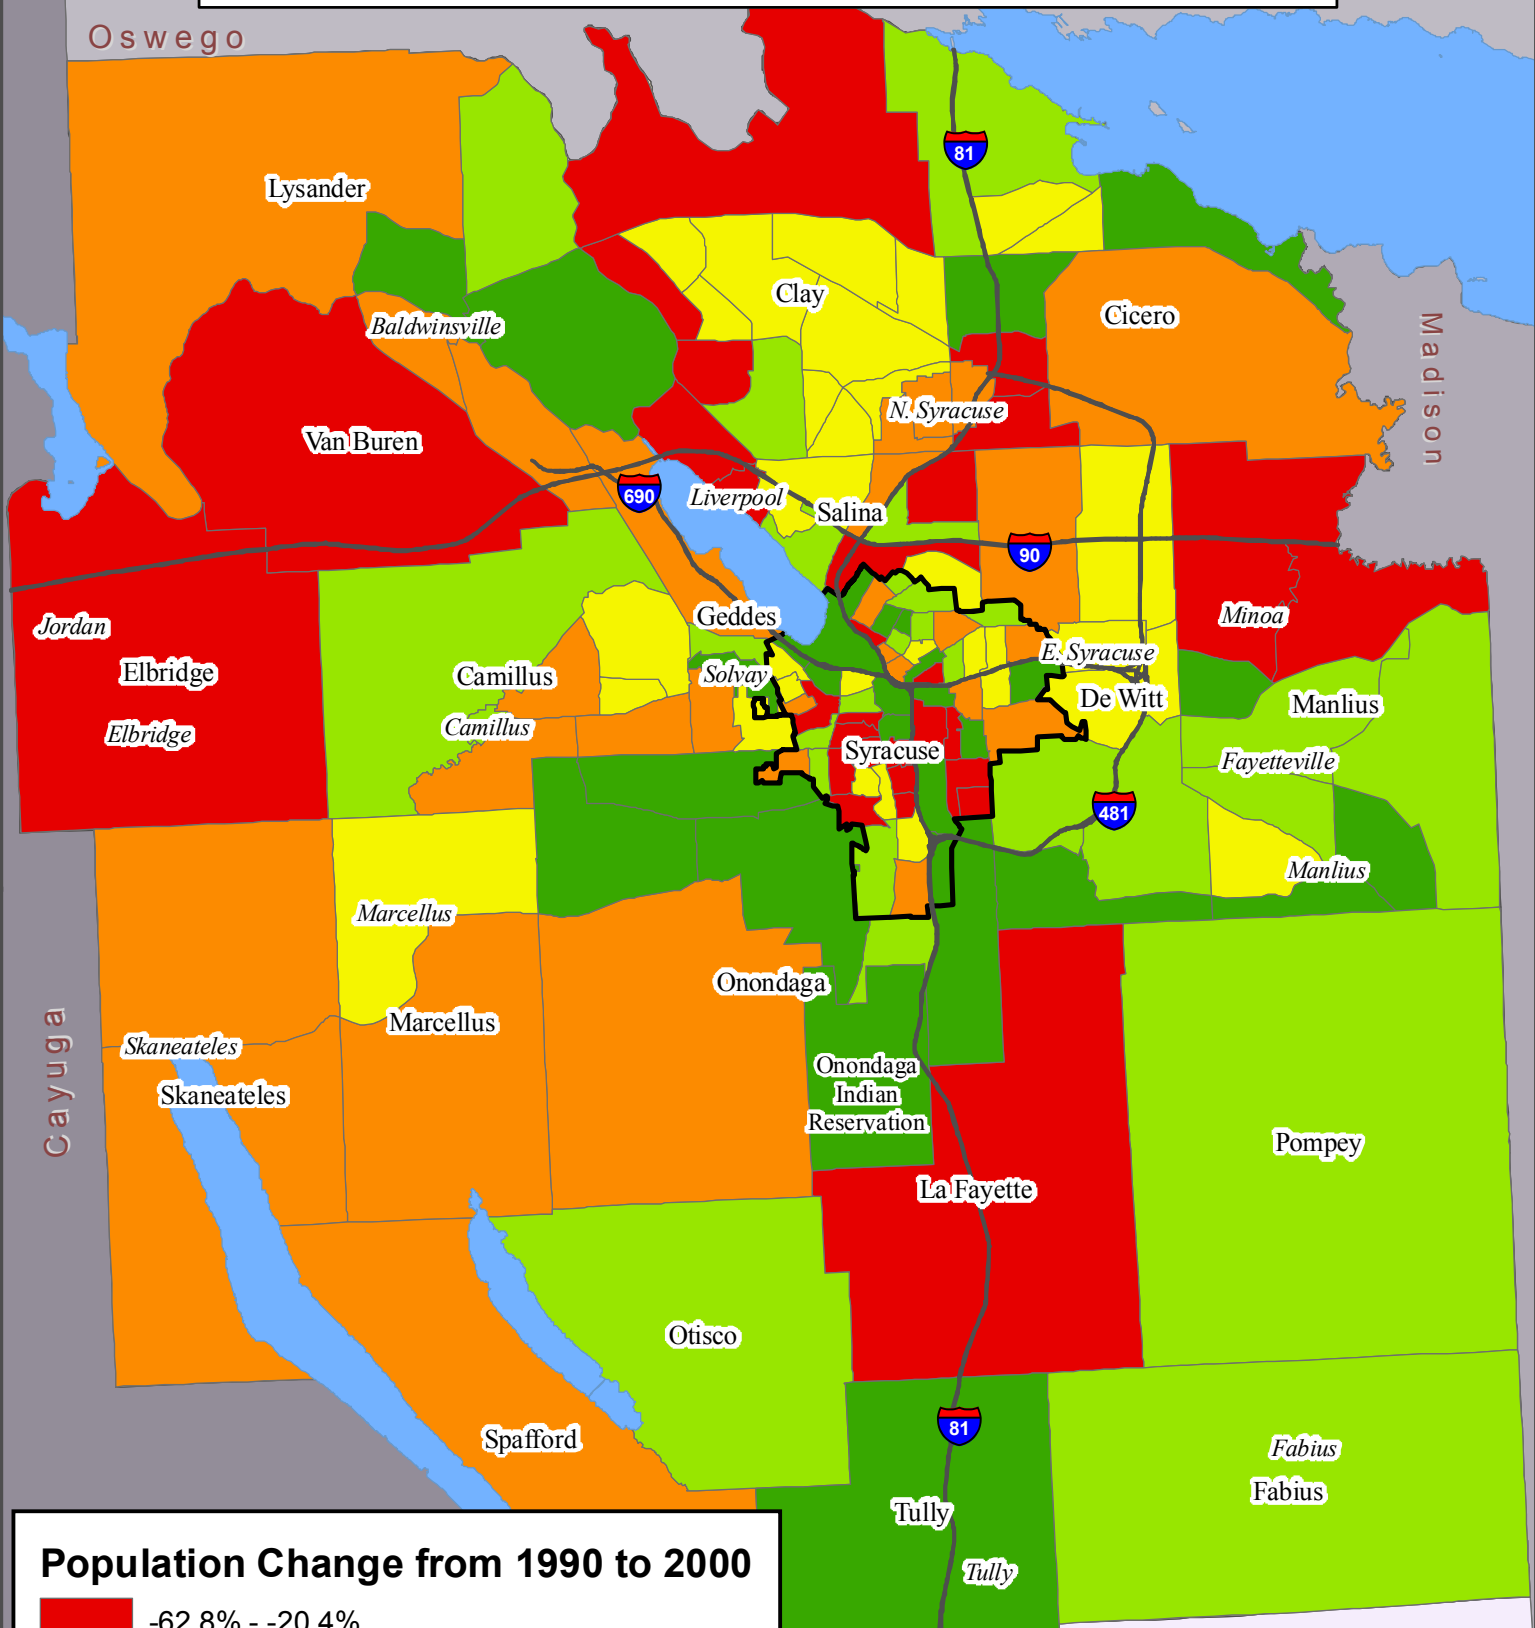

Change in Under 10 Population from 1990 to 2000 Onondaga County, NY

Population Change from 1990 to 2000

| | |
|--|-----------------|
| | -62.8% - -20.4% |
| | -20.3% - -9% |
| | -8.9% - 0% |
| | 0.1% - 11.4% |
| | 11.5% - 170.4% |

Population data are from the 1990 and 2000 US Census
Syracuse Community Geography