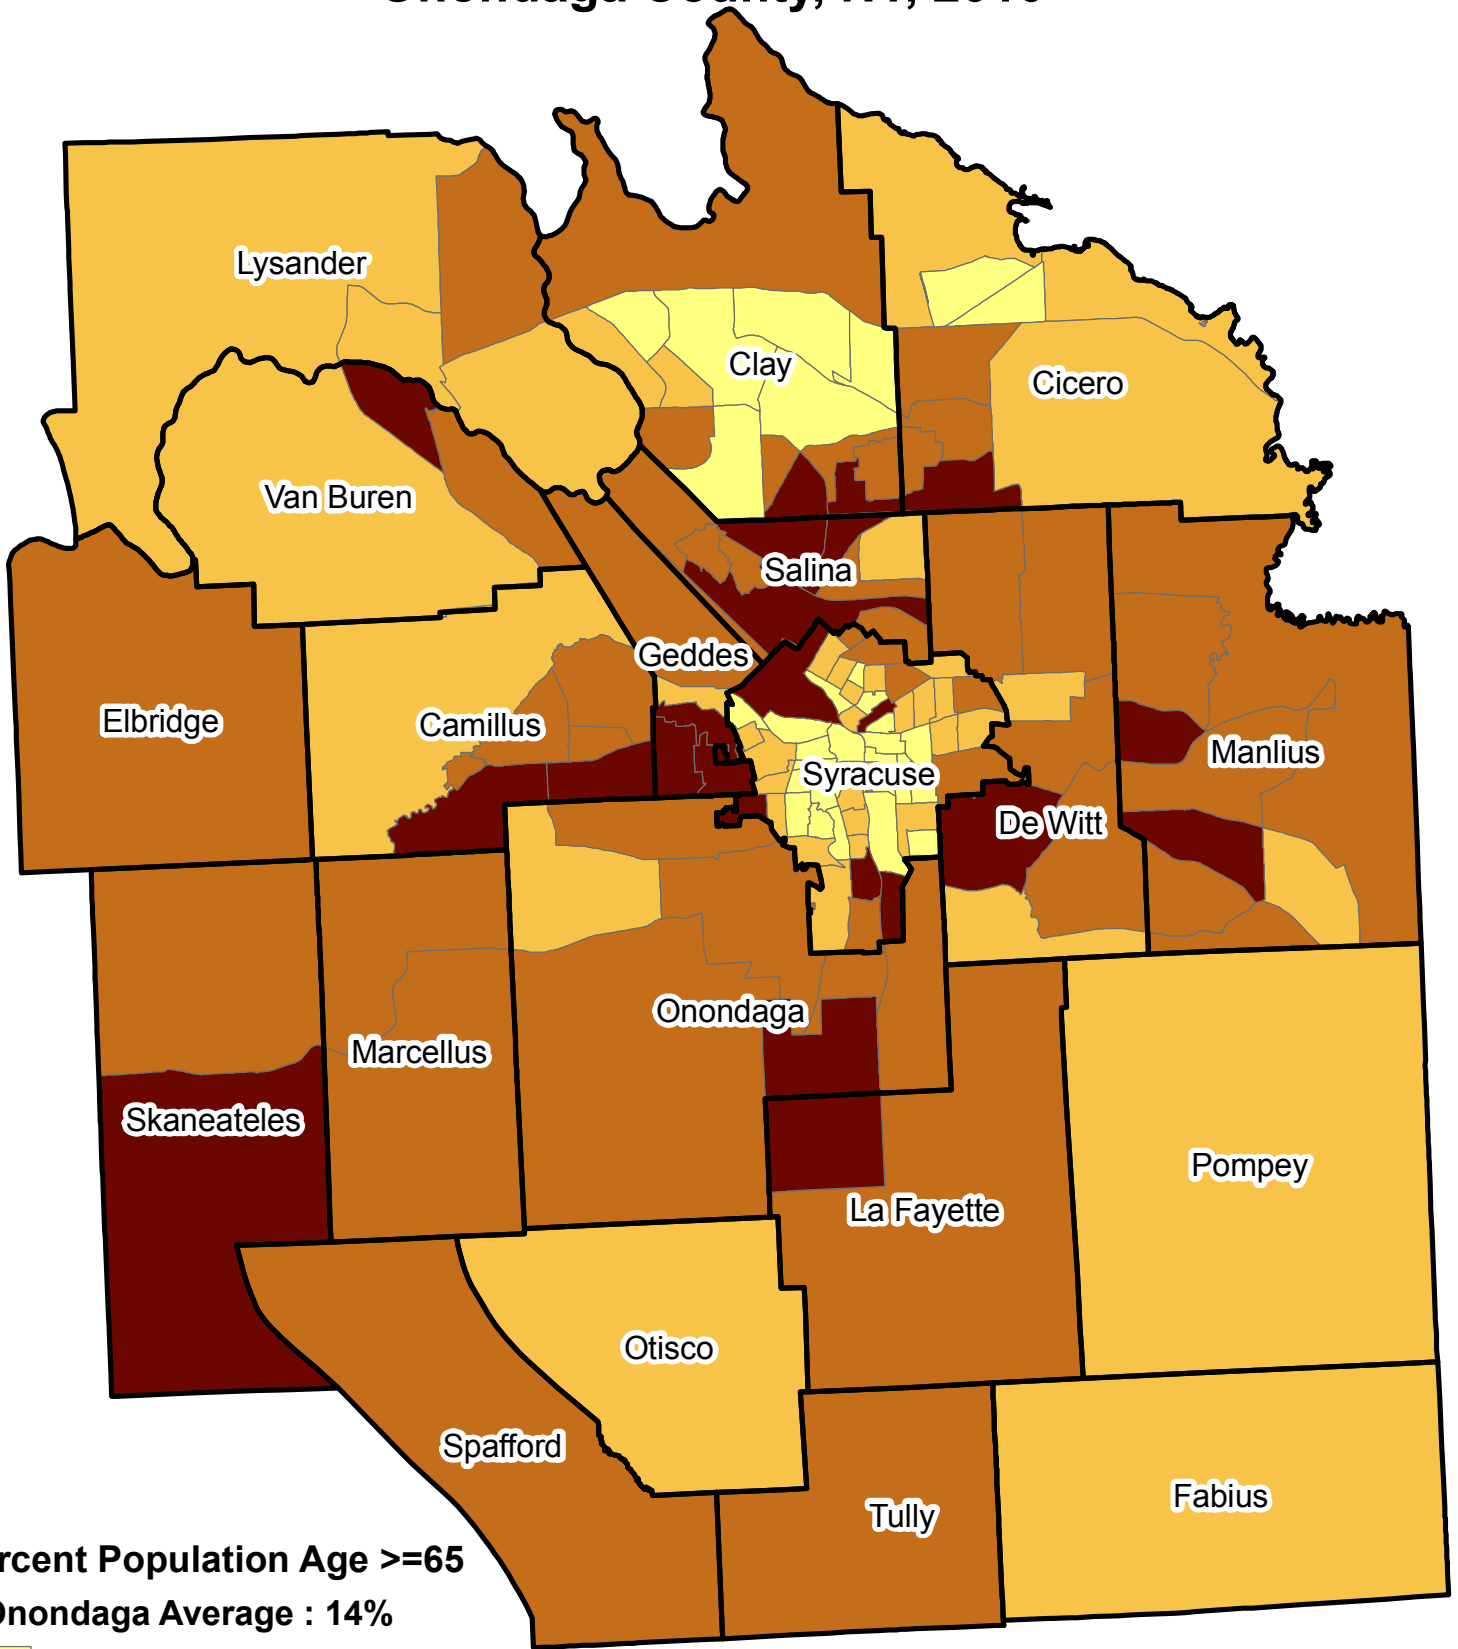

# Percent Population 65 Years of Age and Older Onondaga County, NY, 2010

**Percent Population Age >=65**

**Onondaga Average : 14%**

- 0% - 8%
- 9% - 13%
- 14% - 20%
- 21% - 30%

0 2.5 5 10 Miles