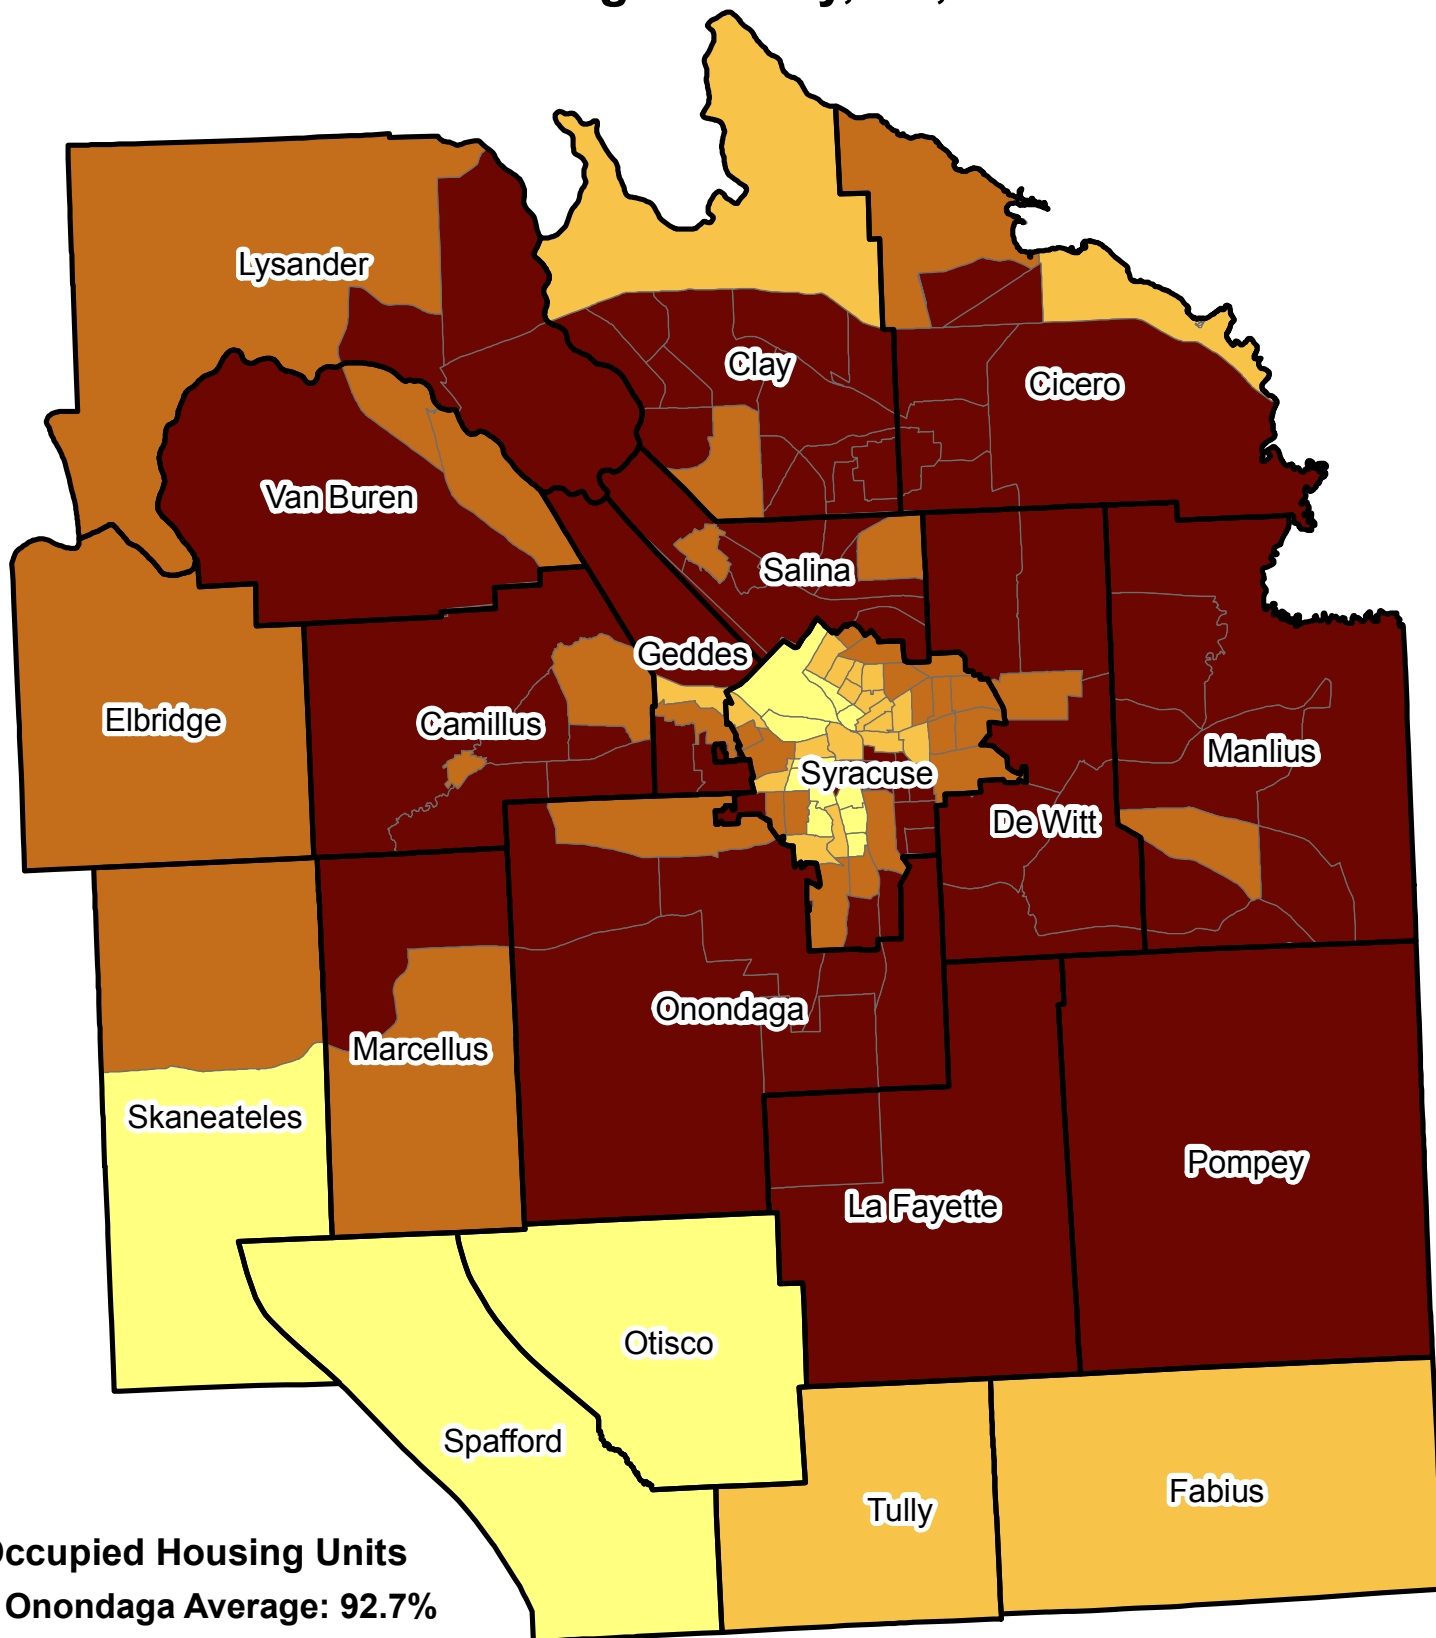

# Percent Occupied Housing Units Onondaga County, NY, 2010

**Occupied Housing Units**  
Onondaga Average: 92.7%

- 55% - 80%
- 81% - 90%
- 91% - 95%
- 96% - 100%

0 2.5 5 10 Miles