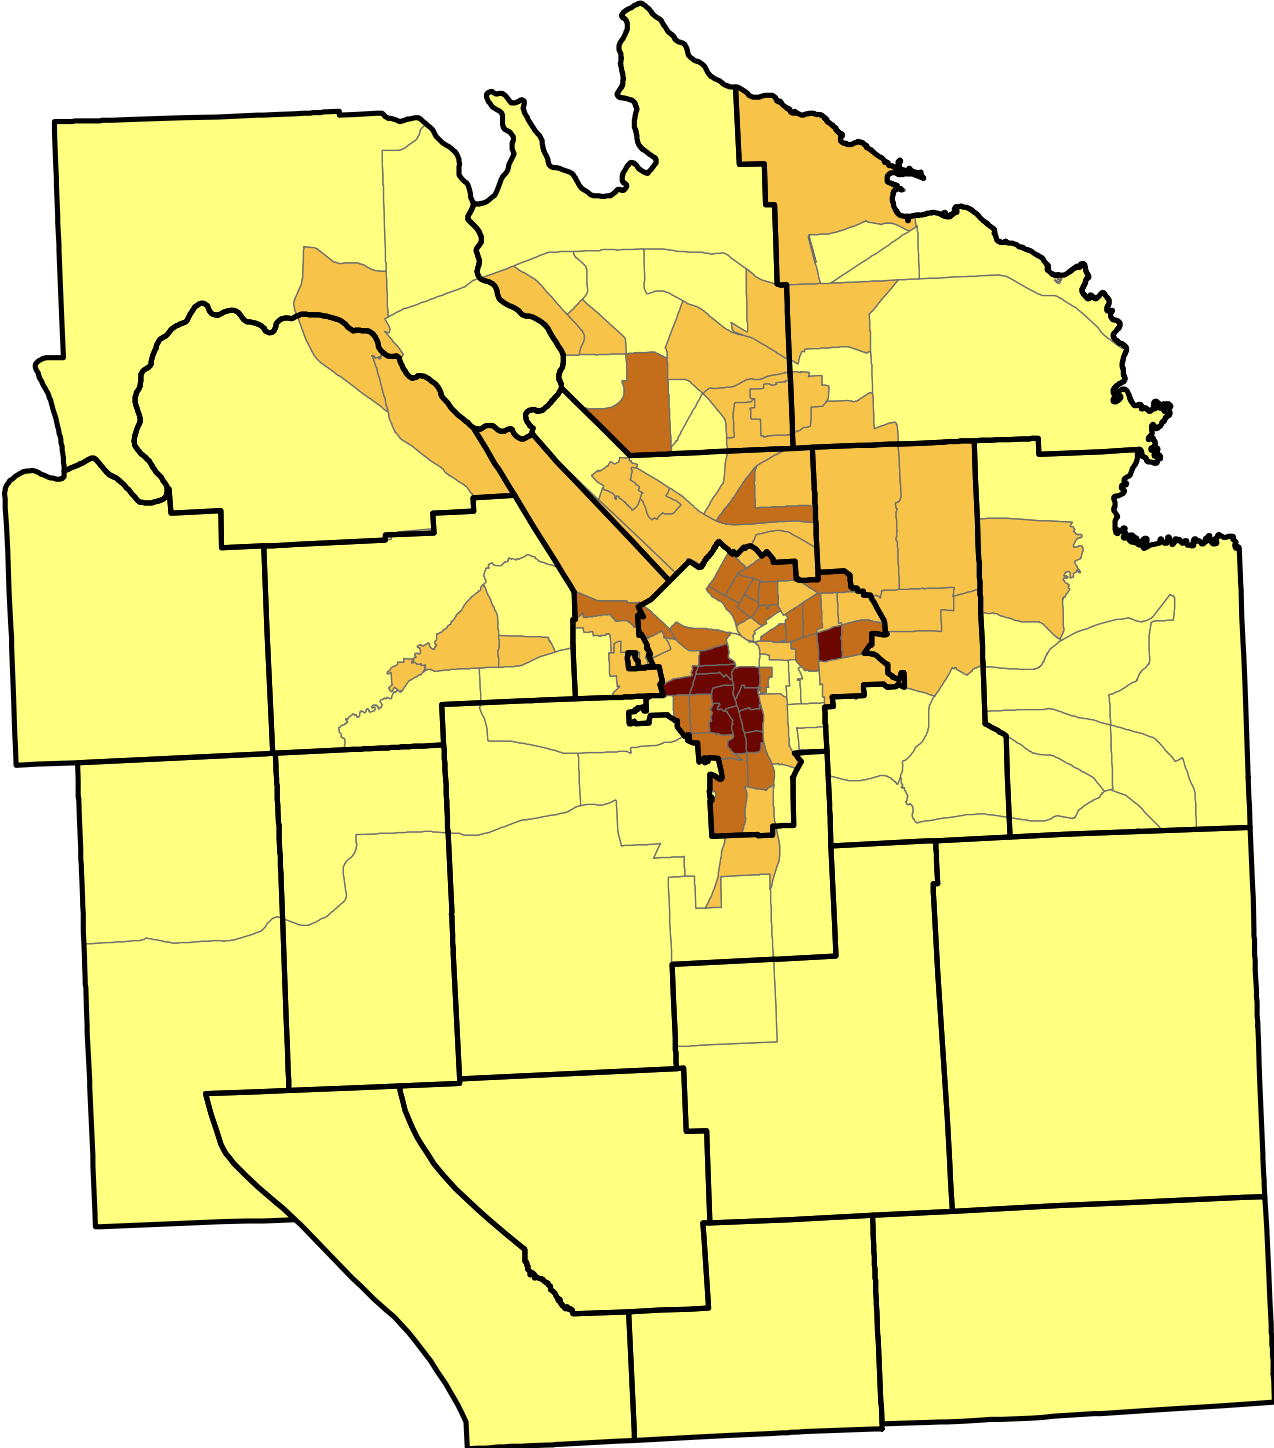

Percent Female-Headed Households Onondaga County, New York, 2010

Female Household (No Husband Present)

Onondaga Average: 13.7%

- 1% - 10%
- 11% - 17%
- 18% - 30%
- 31% - 47%