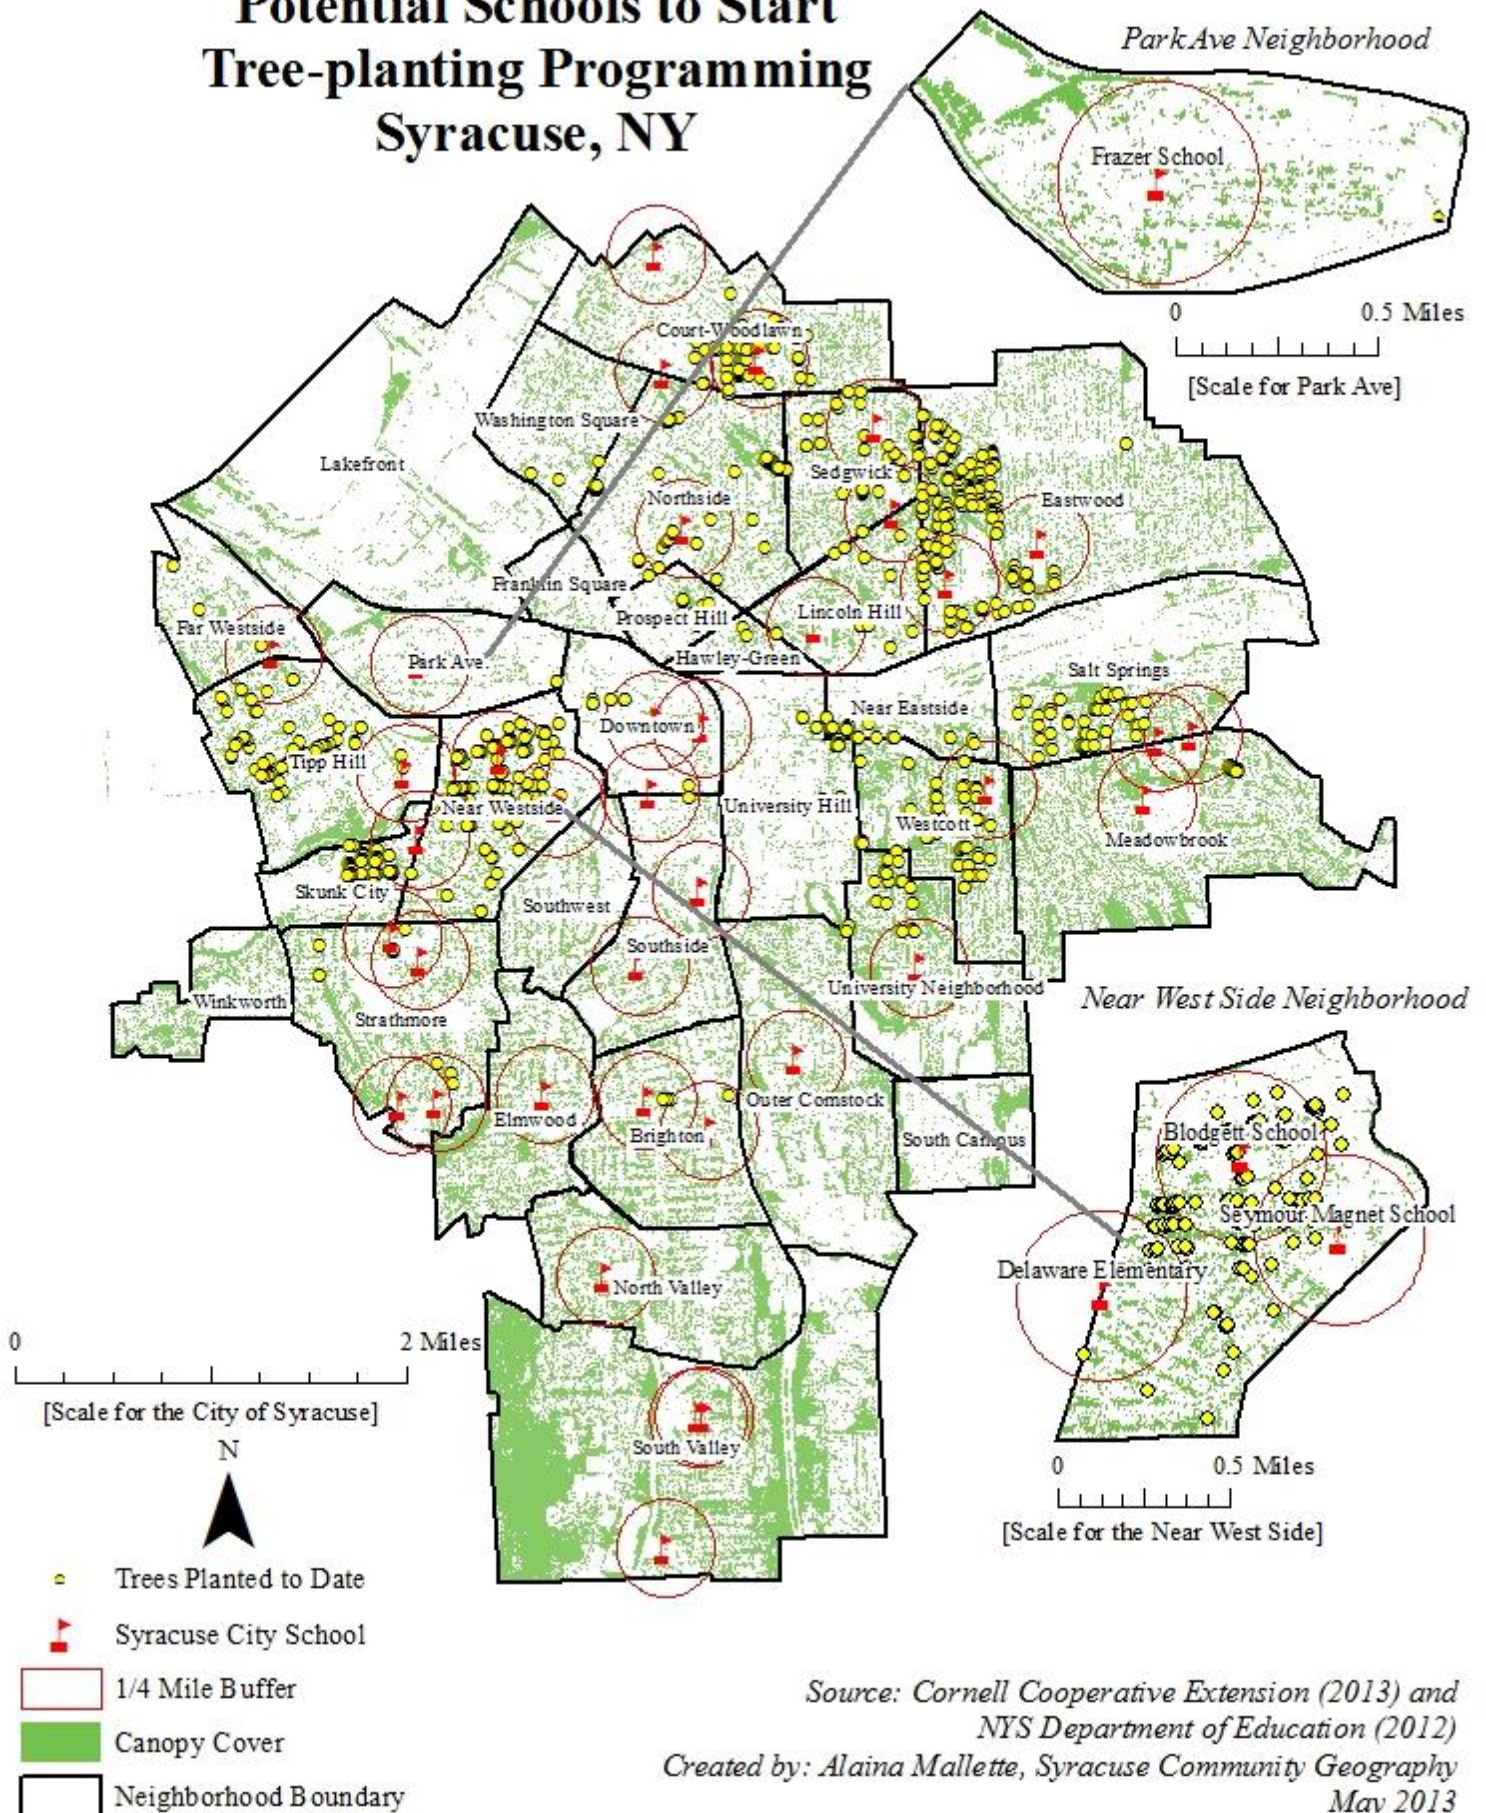

# Potential Schools to Start Tree-planting Programming Syracuse, NY

Source: Cornell Cooperative Extension (2013) and  
NYS Department of Education (2012)

Created by: Alaina Mallette, Syracuse Community Geography  
May 2013