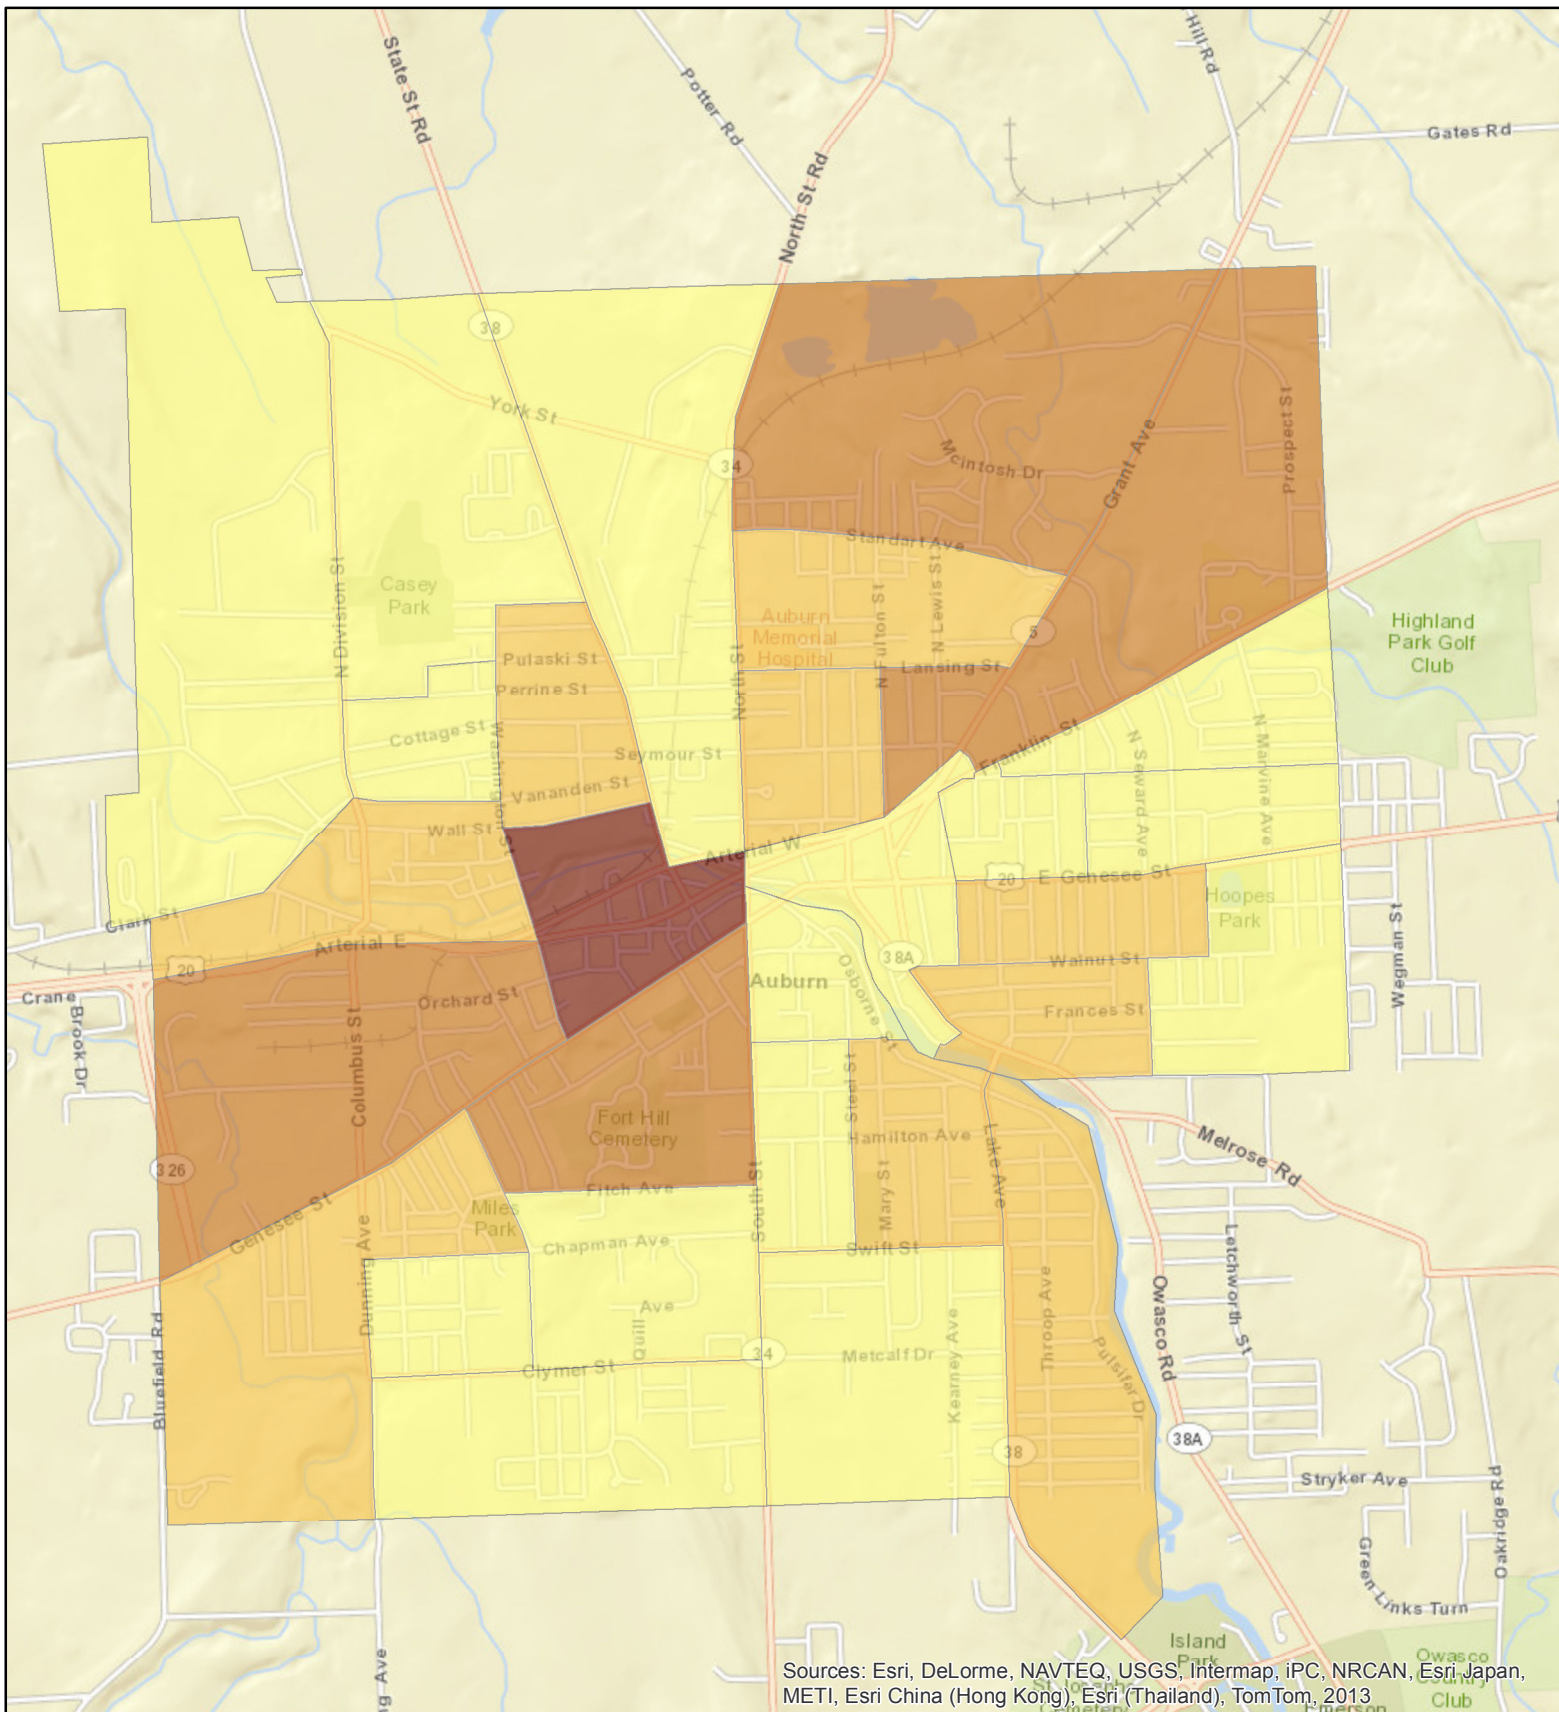

Total Population by Census Block Group (2010) Auburn, NY

Sources: Esri, DeLorme, NAVTEQ, USGS, Intermap, iPC, NRCAN, Esri Japan, METI, Esri China (Hong Kong), Esri (Thailand), TomTom, 2013

Total Population

- 580 - 826
- 827 - 1192
- 1193 - 1581
- 2517