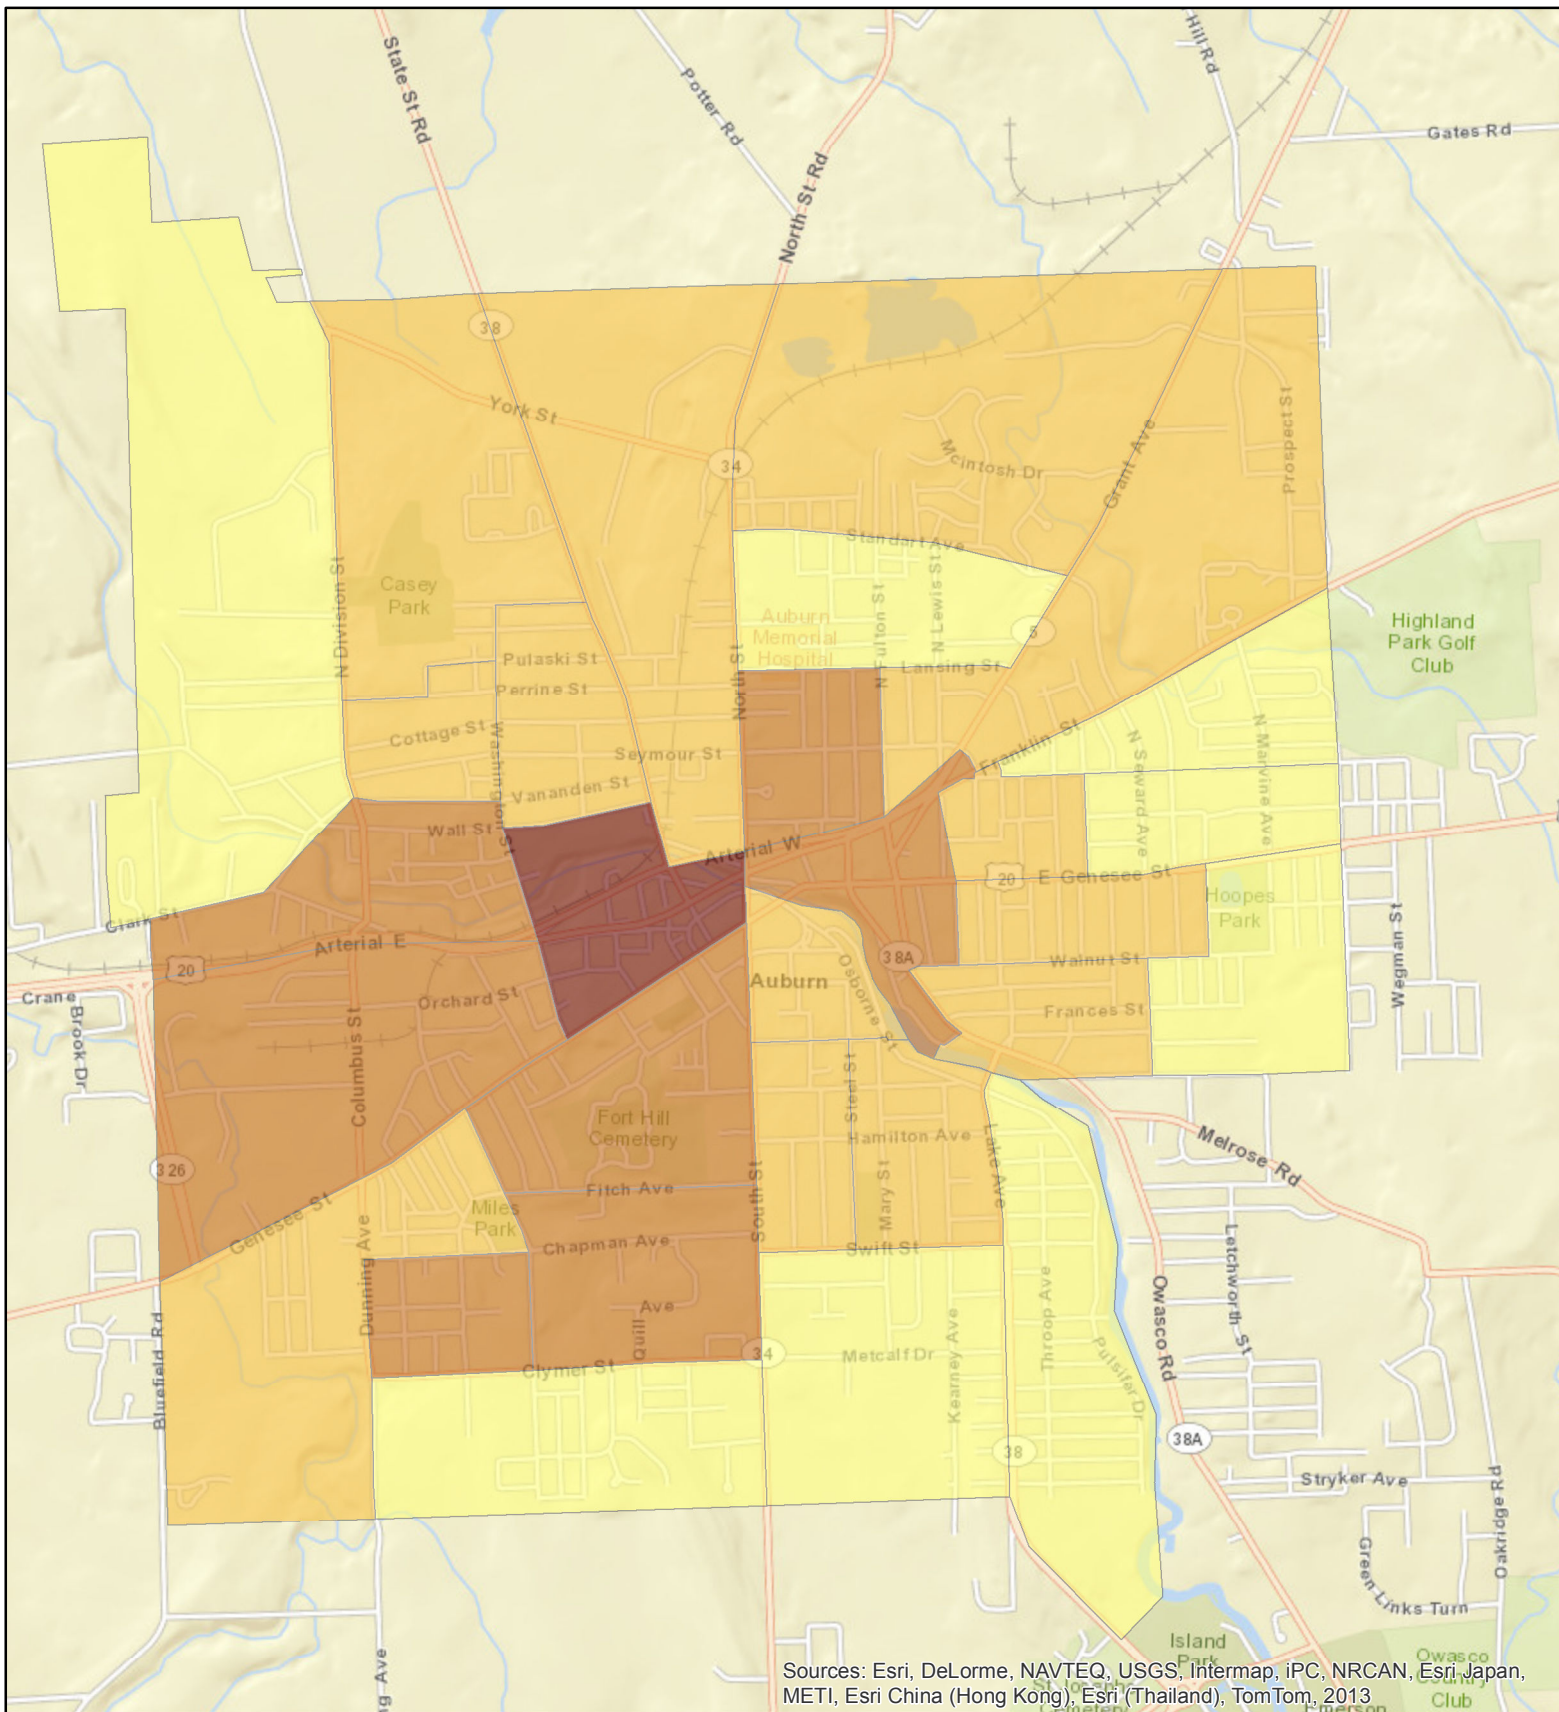

Total Non-White Population by Census Block Group (2010) Auburn, NY

Sources: Esri, DeLorme, NAVTEQ, USGS, Intermap, iPC, NRCAN, Esri Japan, METI, Esri China (Hong Kong), Esri (Thailand), TomTom, 2013

Non-White Population