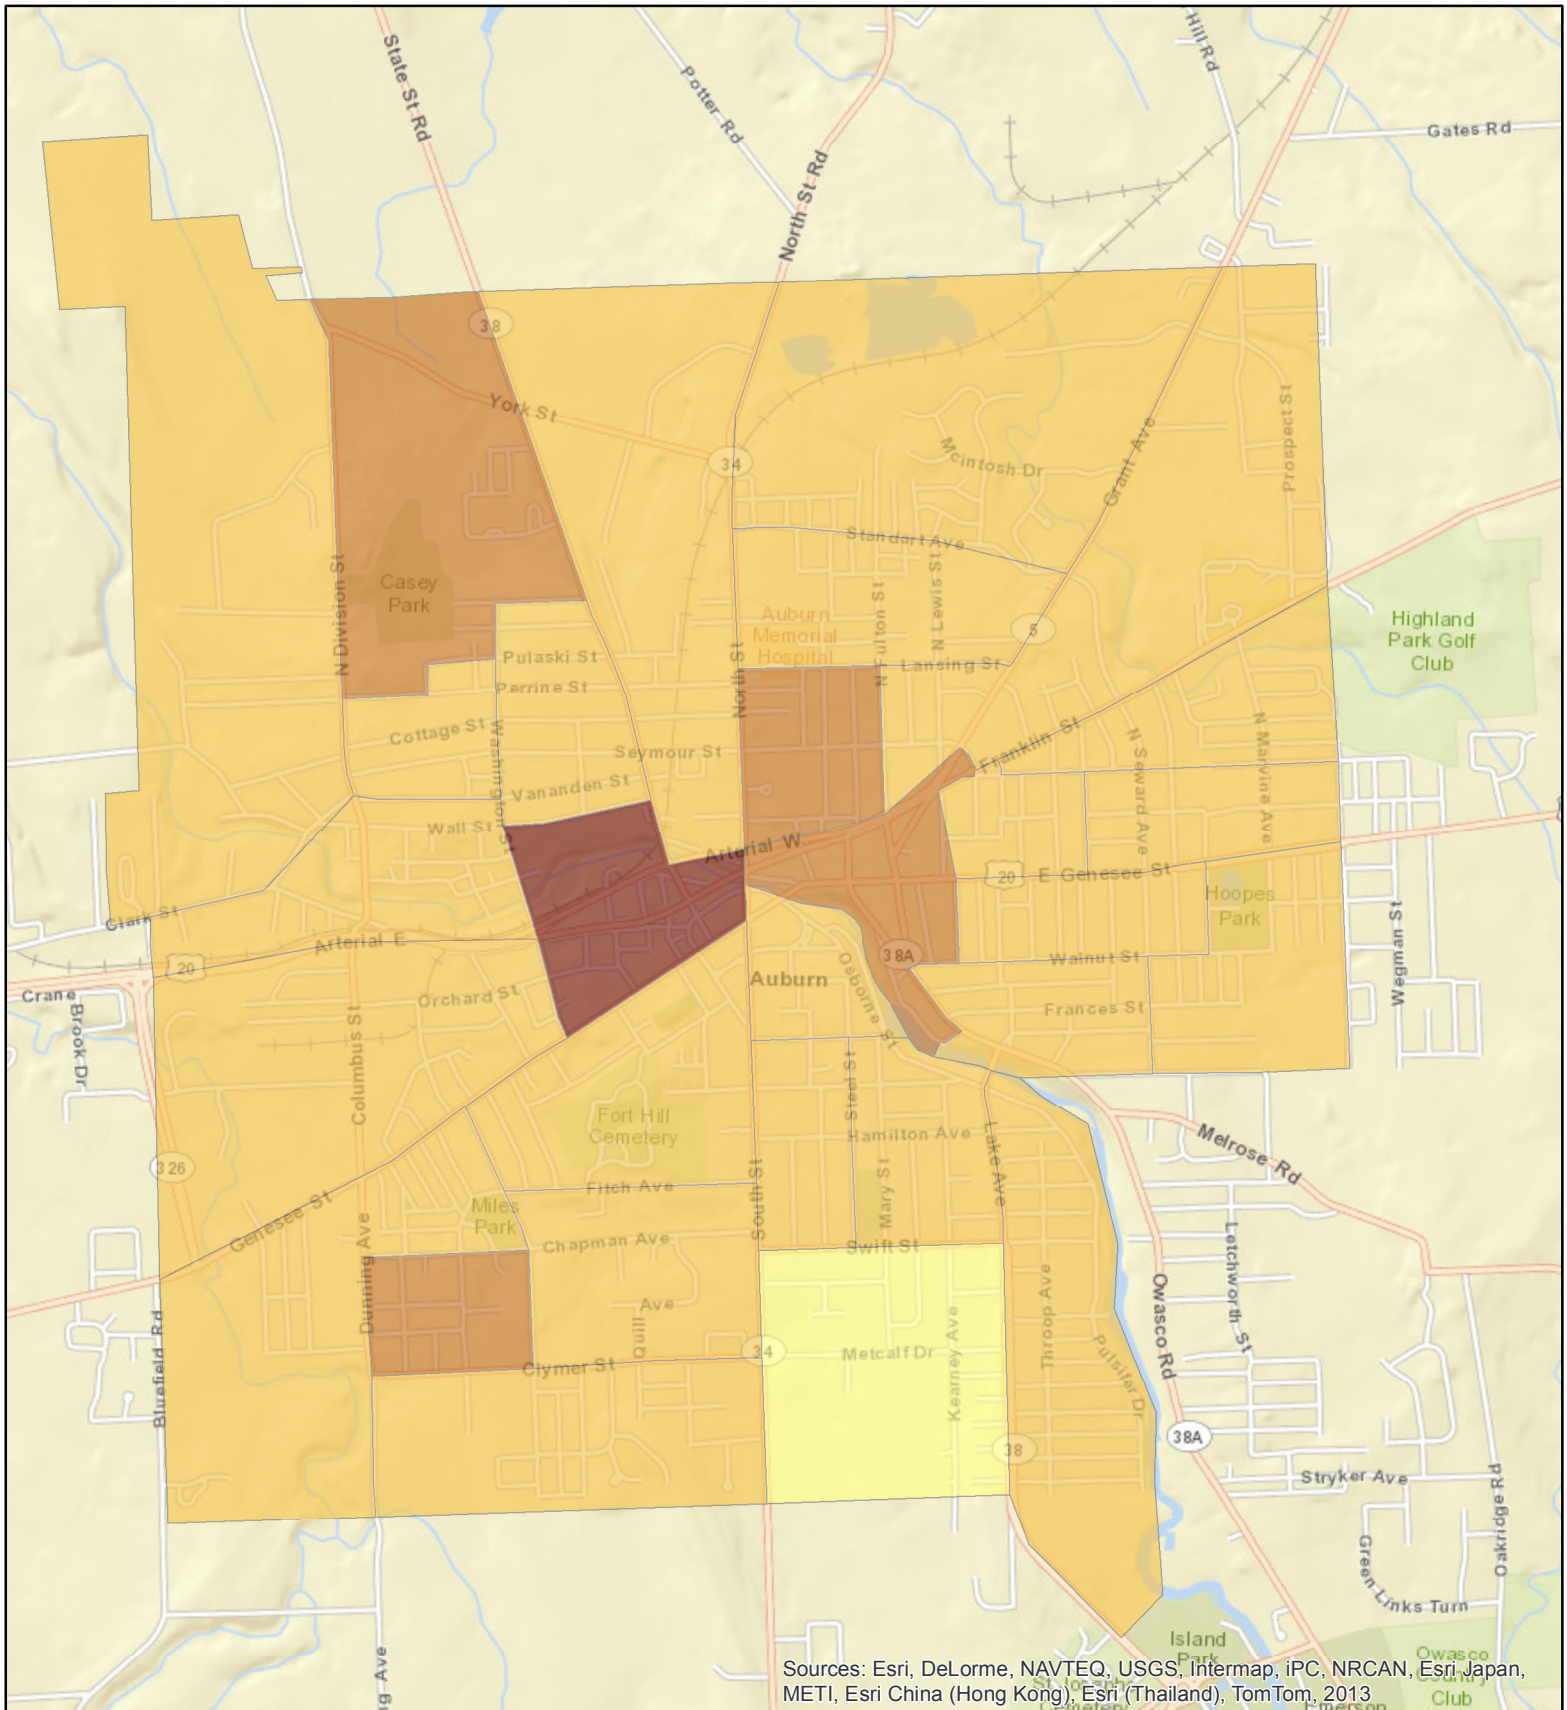

Percent Hispanic Population by Census Block Group (2010) Auburn, NY

Sources: Esri, DeLorme, NAVTEQ, USGS, Intermap, iPC, NRCAN, Esri Japan, METI, Esri China (Hong Kong), Esri (Thailand), TomTom, 2013

% Hispanic Population

Map created by Syracuse Community Geography, June 2013
Data from the US Census Bureau