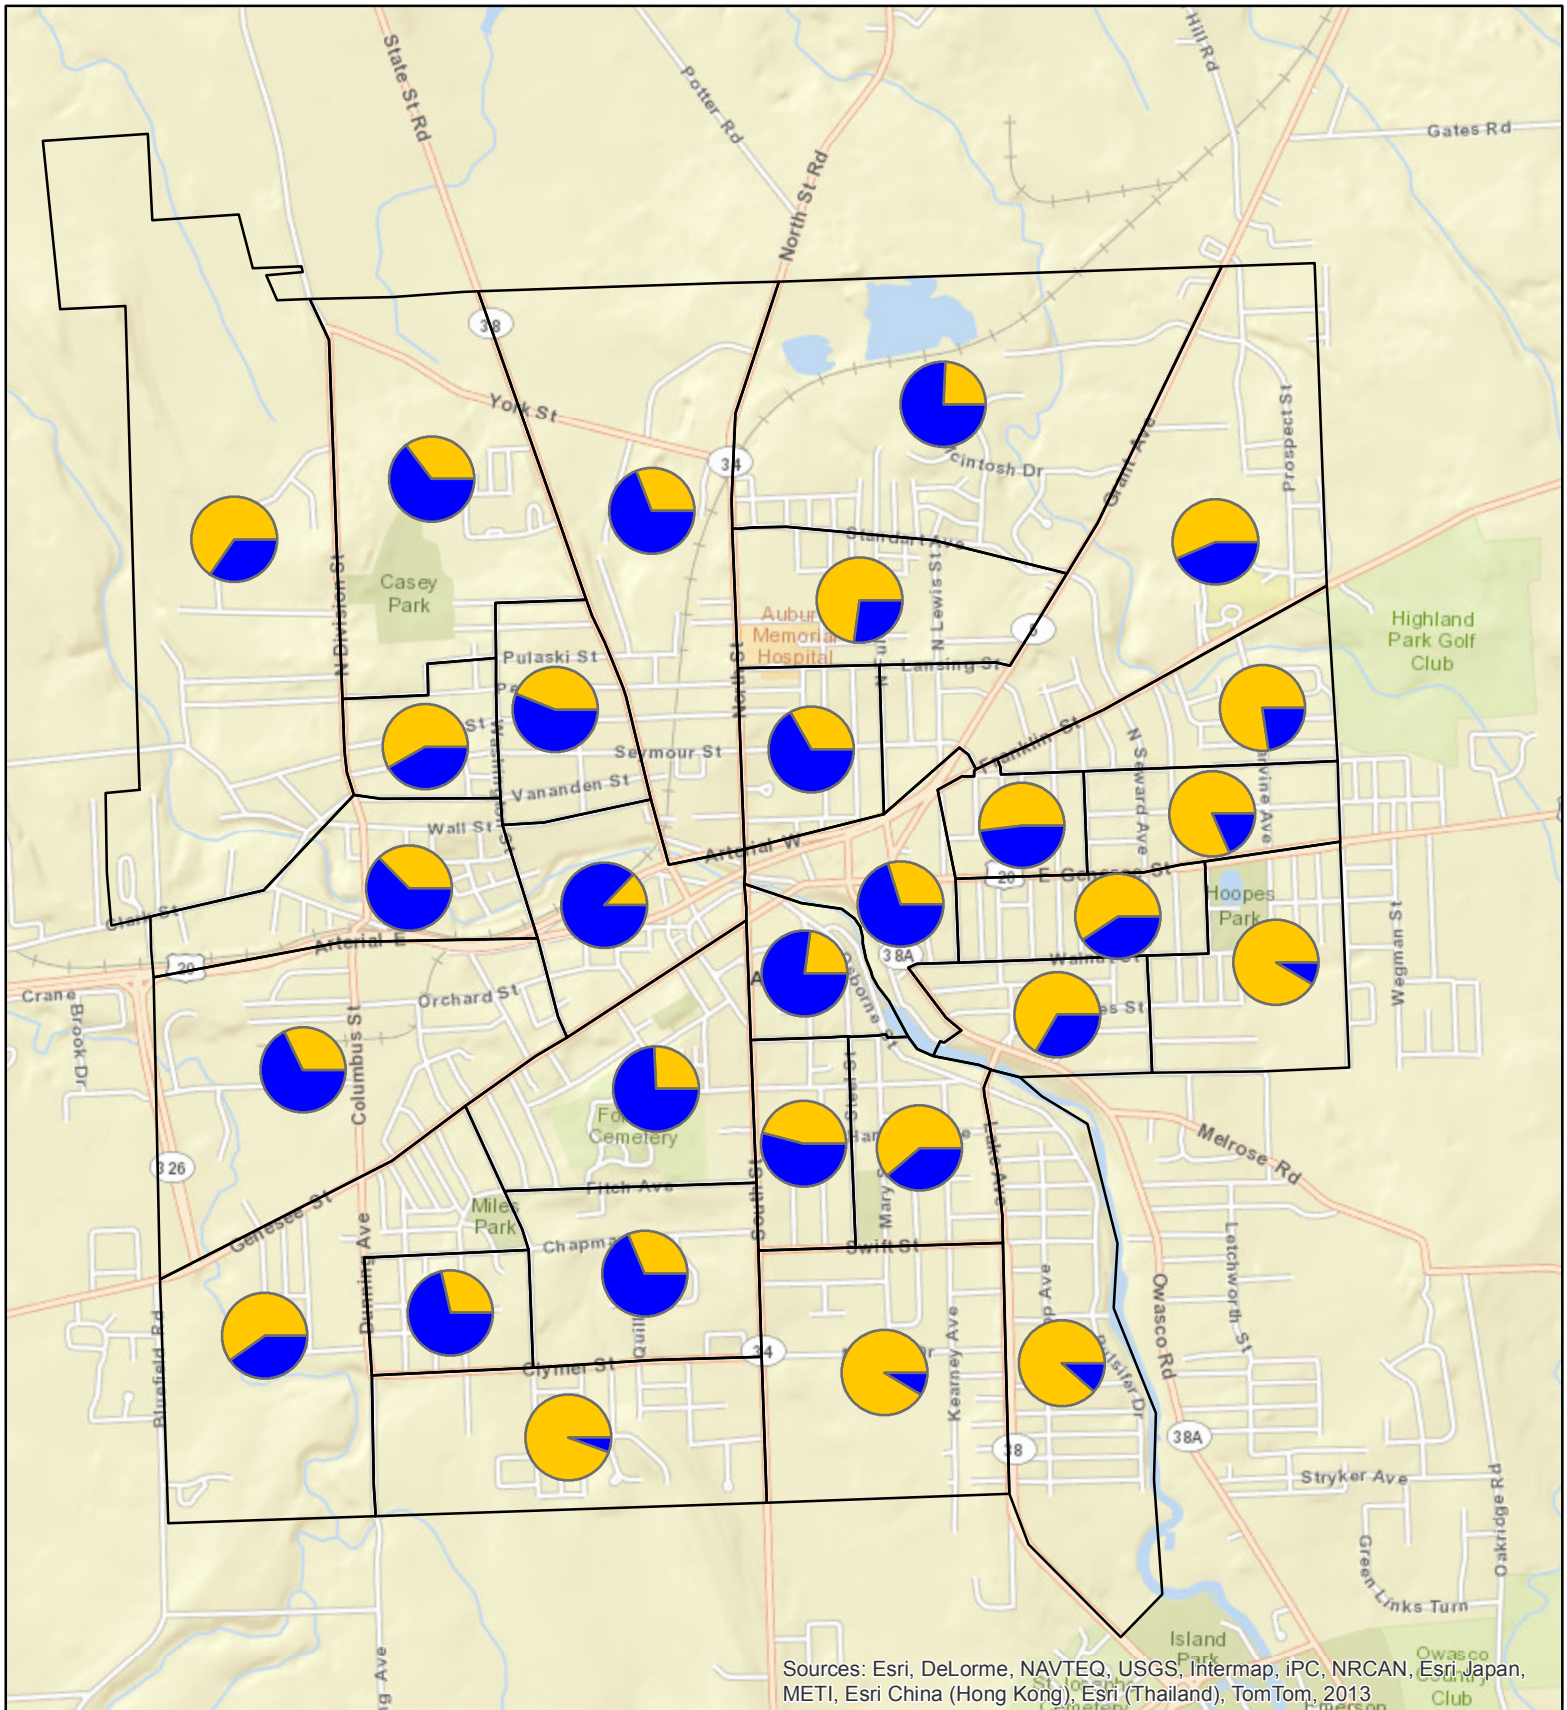

Housing Tenure by Census Block Group (2010) Auburn, NY

Sources: Esri, DeLorme, NAVTEQ, USGS, Intermap, iPC, NRCAN, Esri Japan, METI, Esri China (Hong Kong), Esri (Thailand), TomTom, 2013

- Owner Occupied
- Renter Occupied

0 0.25 0.5 1 Miles

Map created by Syracuse Community Geography, June 2013
Data from the US Census Bureau