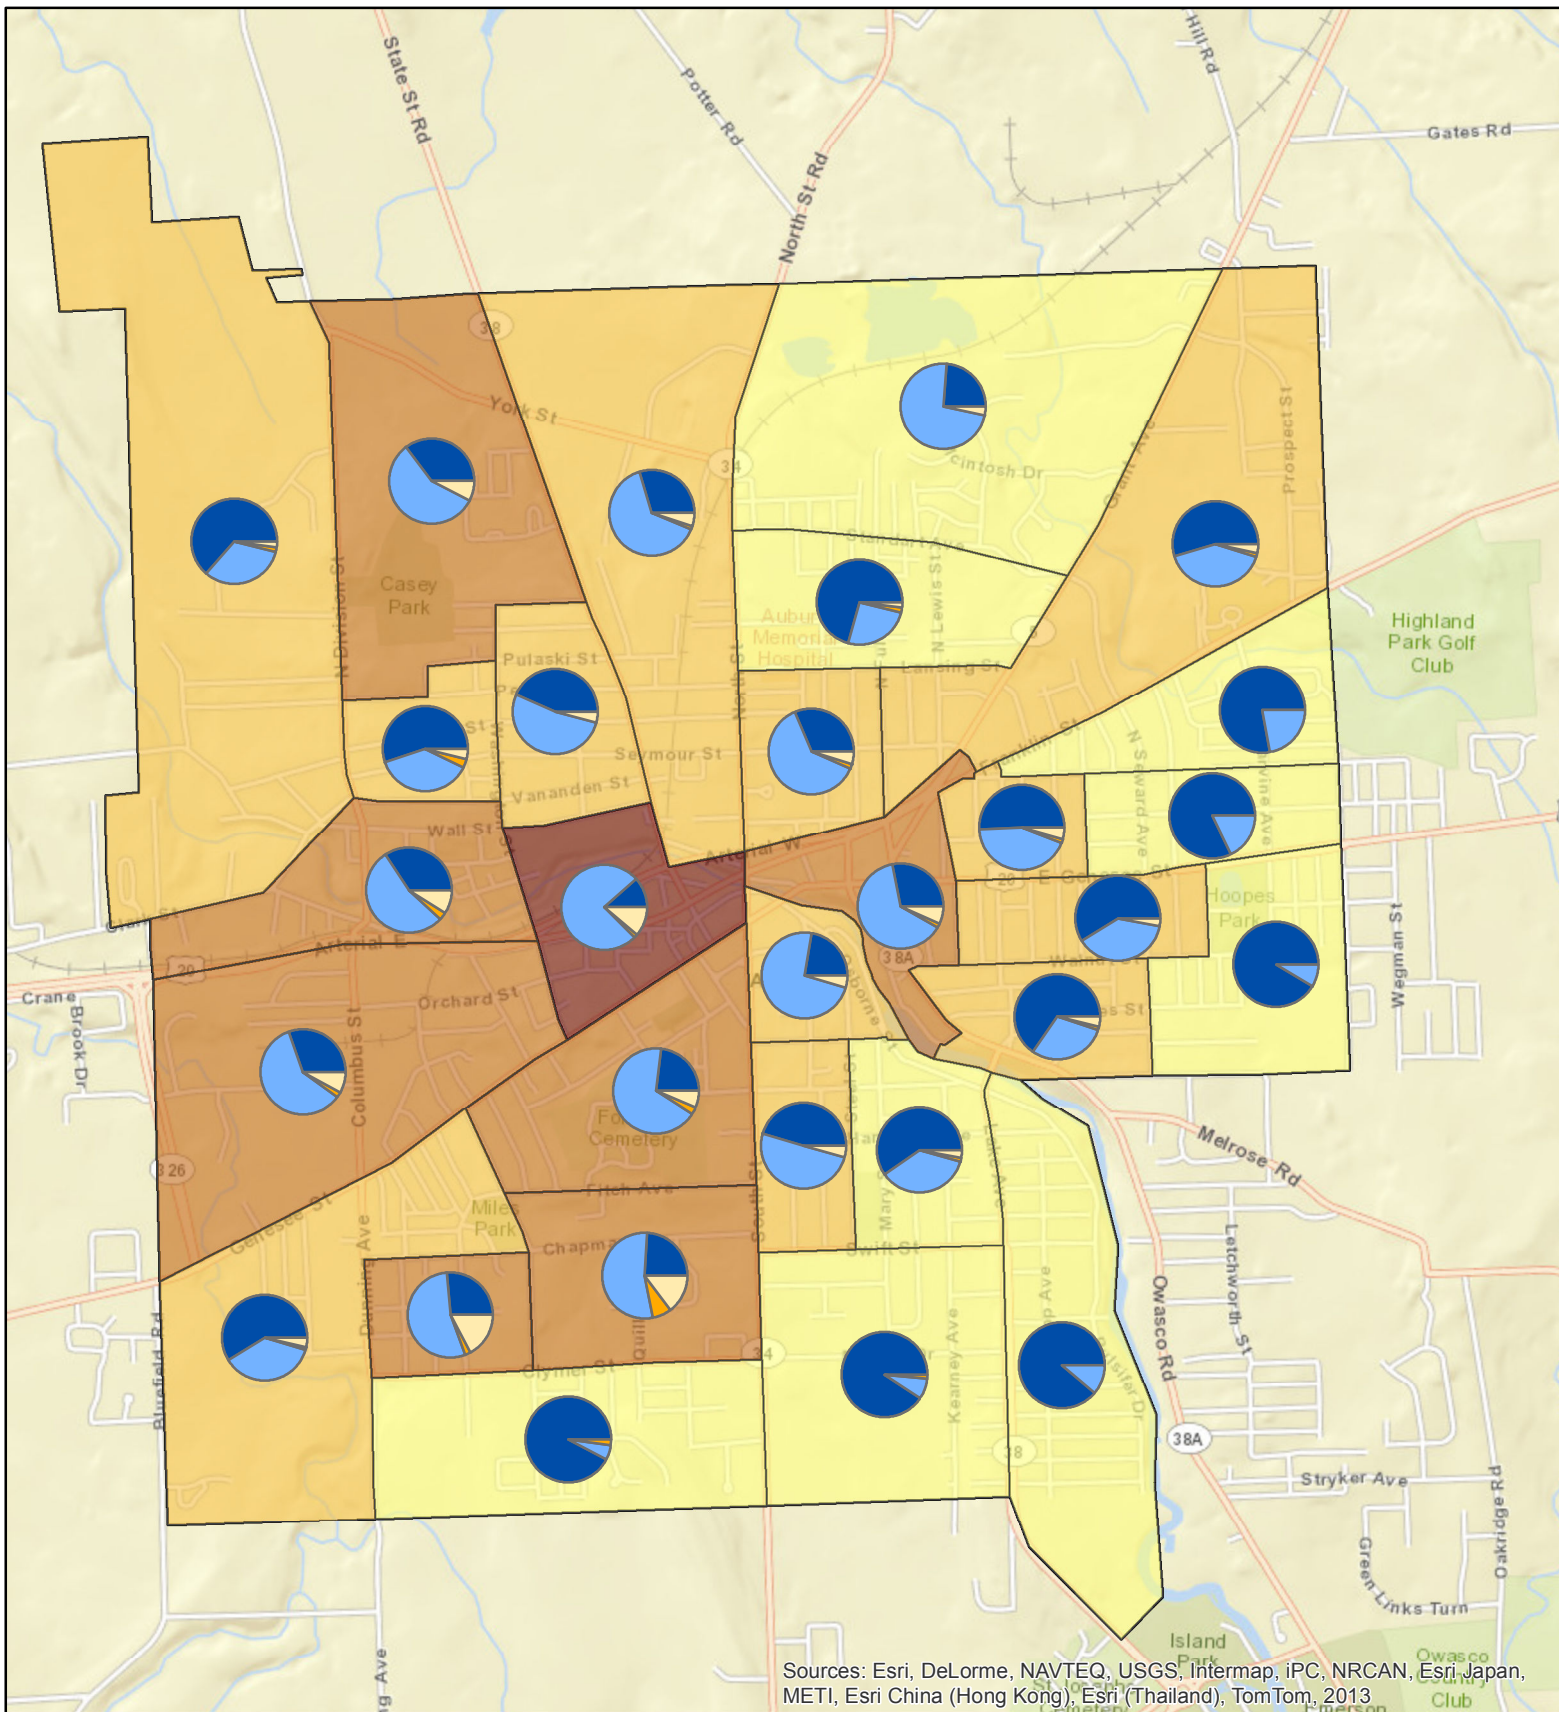

Housing Tenure and Race by Census Block Group (2010) Auburn, NY

Sources: Esri, DeLorme, NAVTEQ, USGS, Intermap, iPC, NRCAN, Esri Japan, METI, Esri China (Hong Kong), Esri (Thailand), TomTom, 2013

Map created by Syracuse Community Geography, June 2013
Data from the US Census Bureau