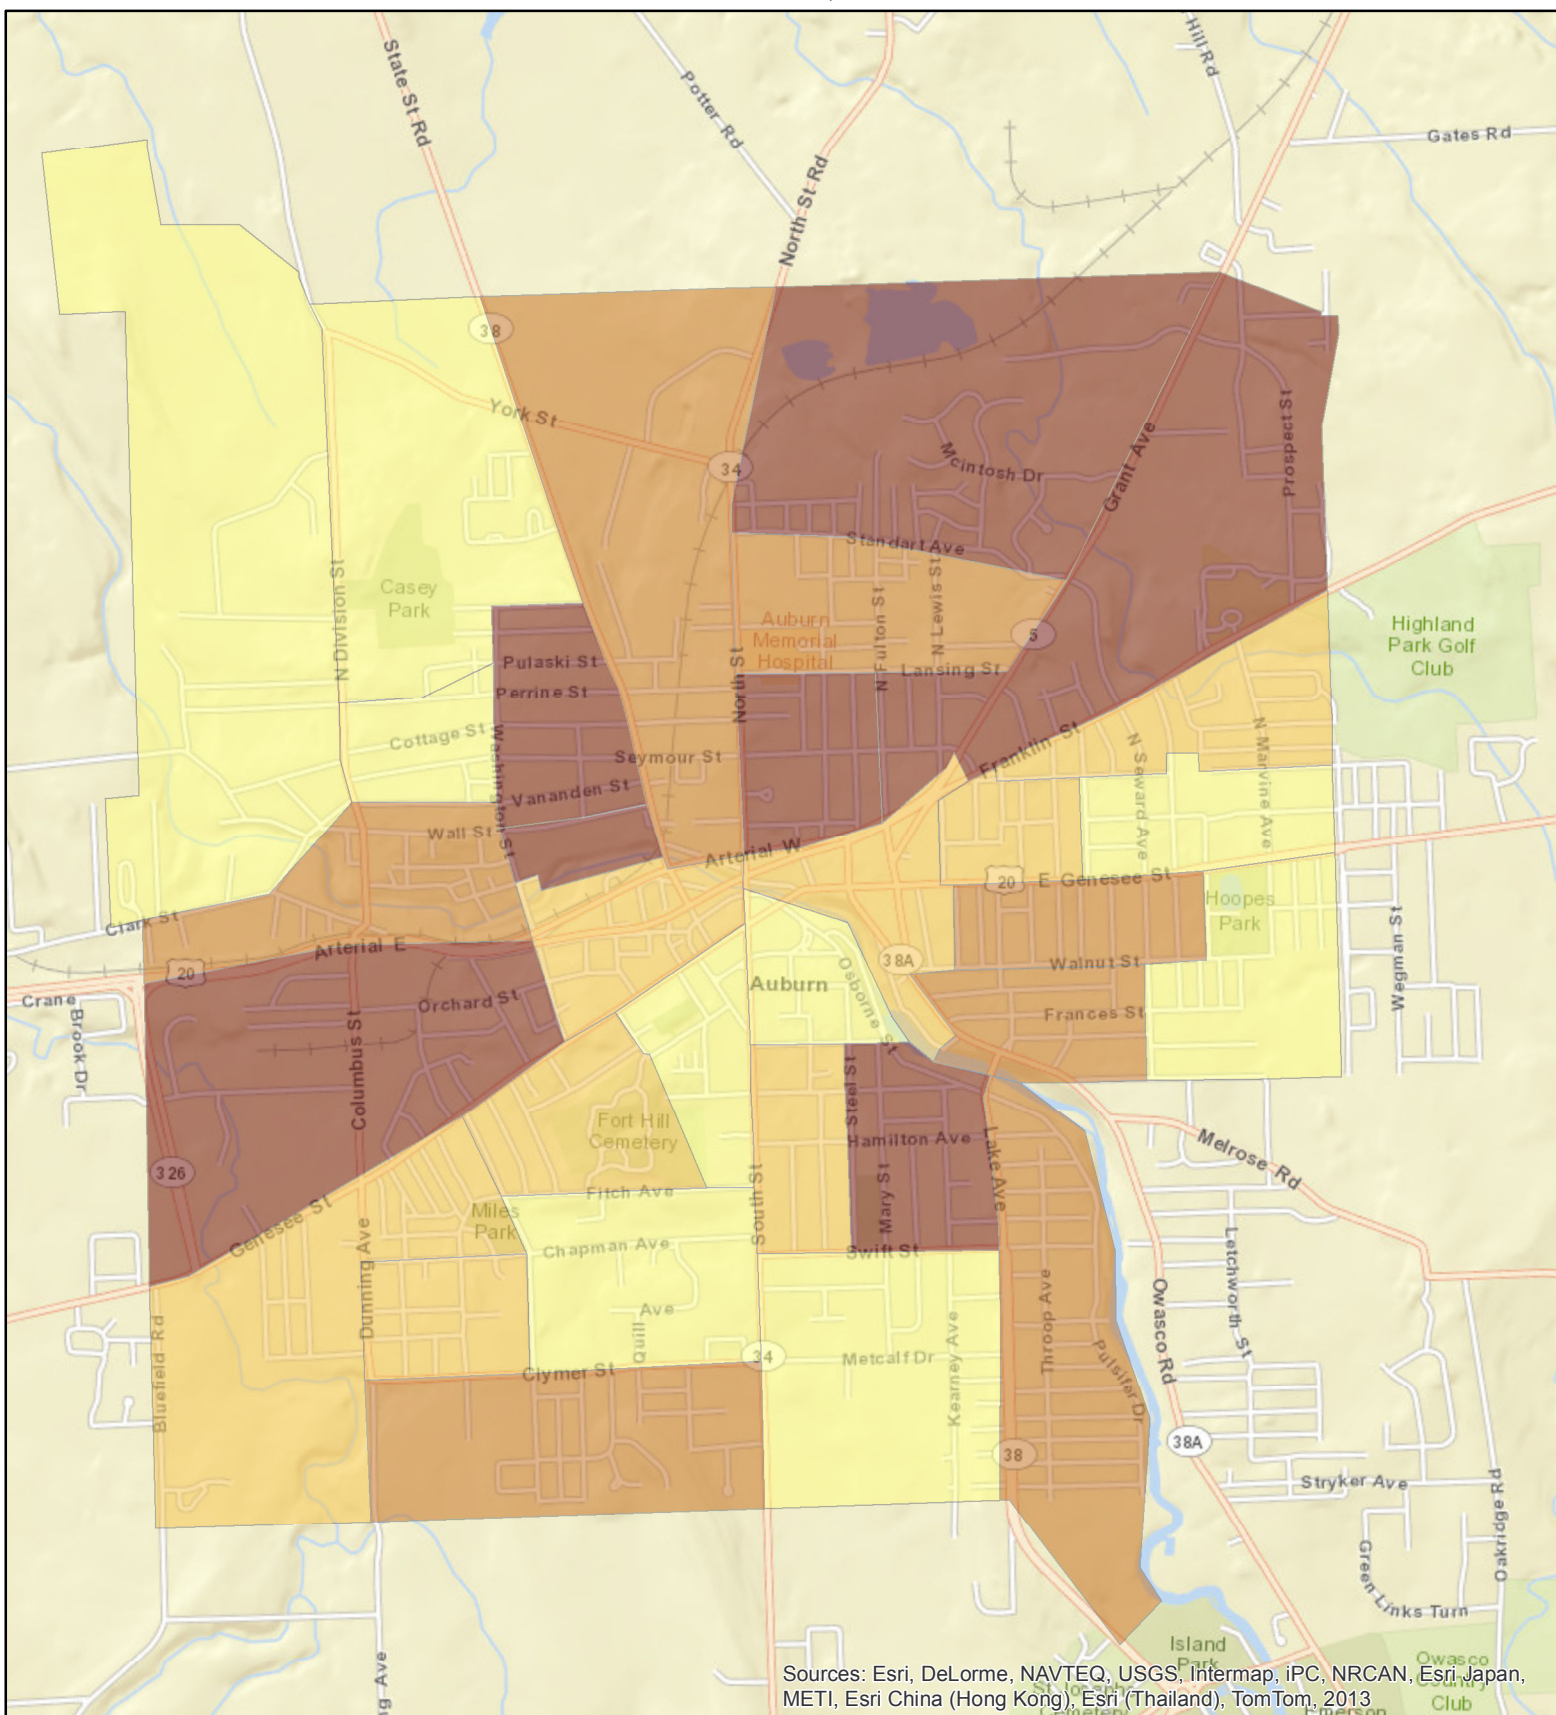

Total Population by Census Block Group (2000) Auburn, NY

Sources: Esri, DeLorme, NAVTEQ, USGS, Intermap, iPC, NRCAN, Esri Japan, METI, Esri China (Hong Kong), Esri (Thailand), TomTom, 2013

Total Population

- 522 - 689
- 690 - 888
- 889 - 1049
- 1050 - 1707