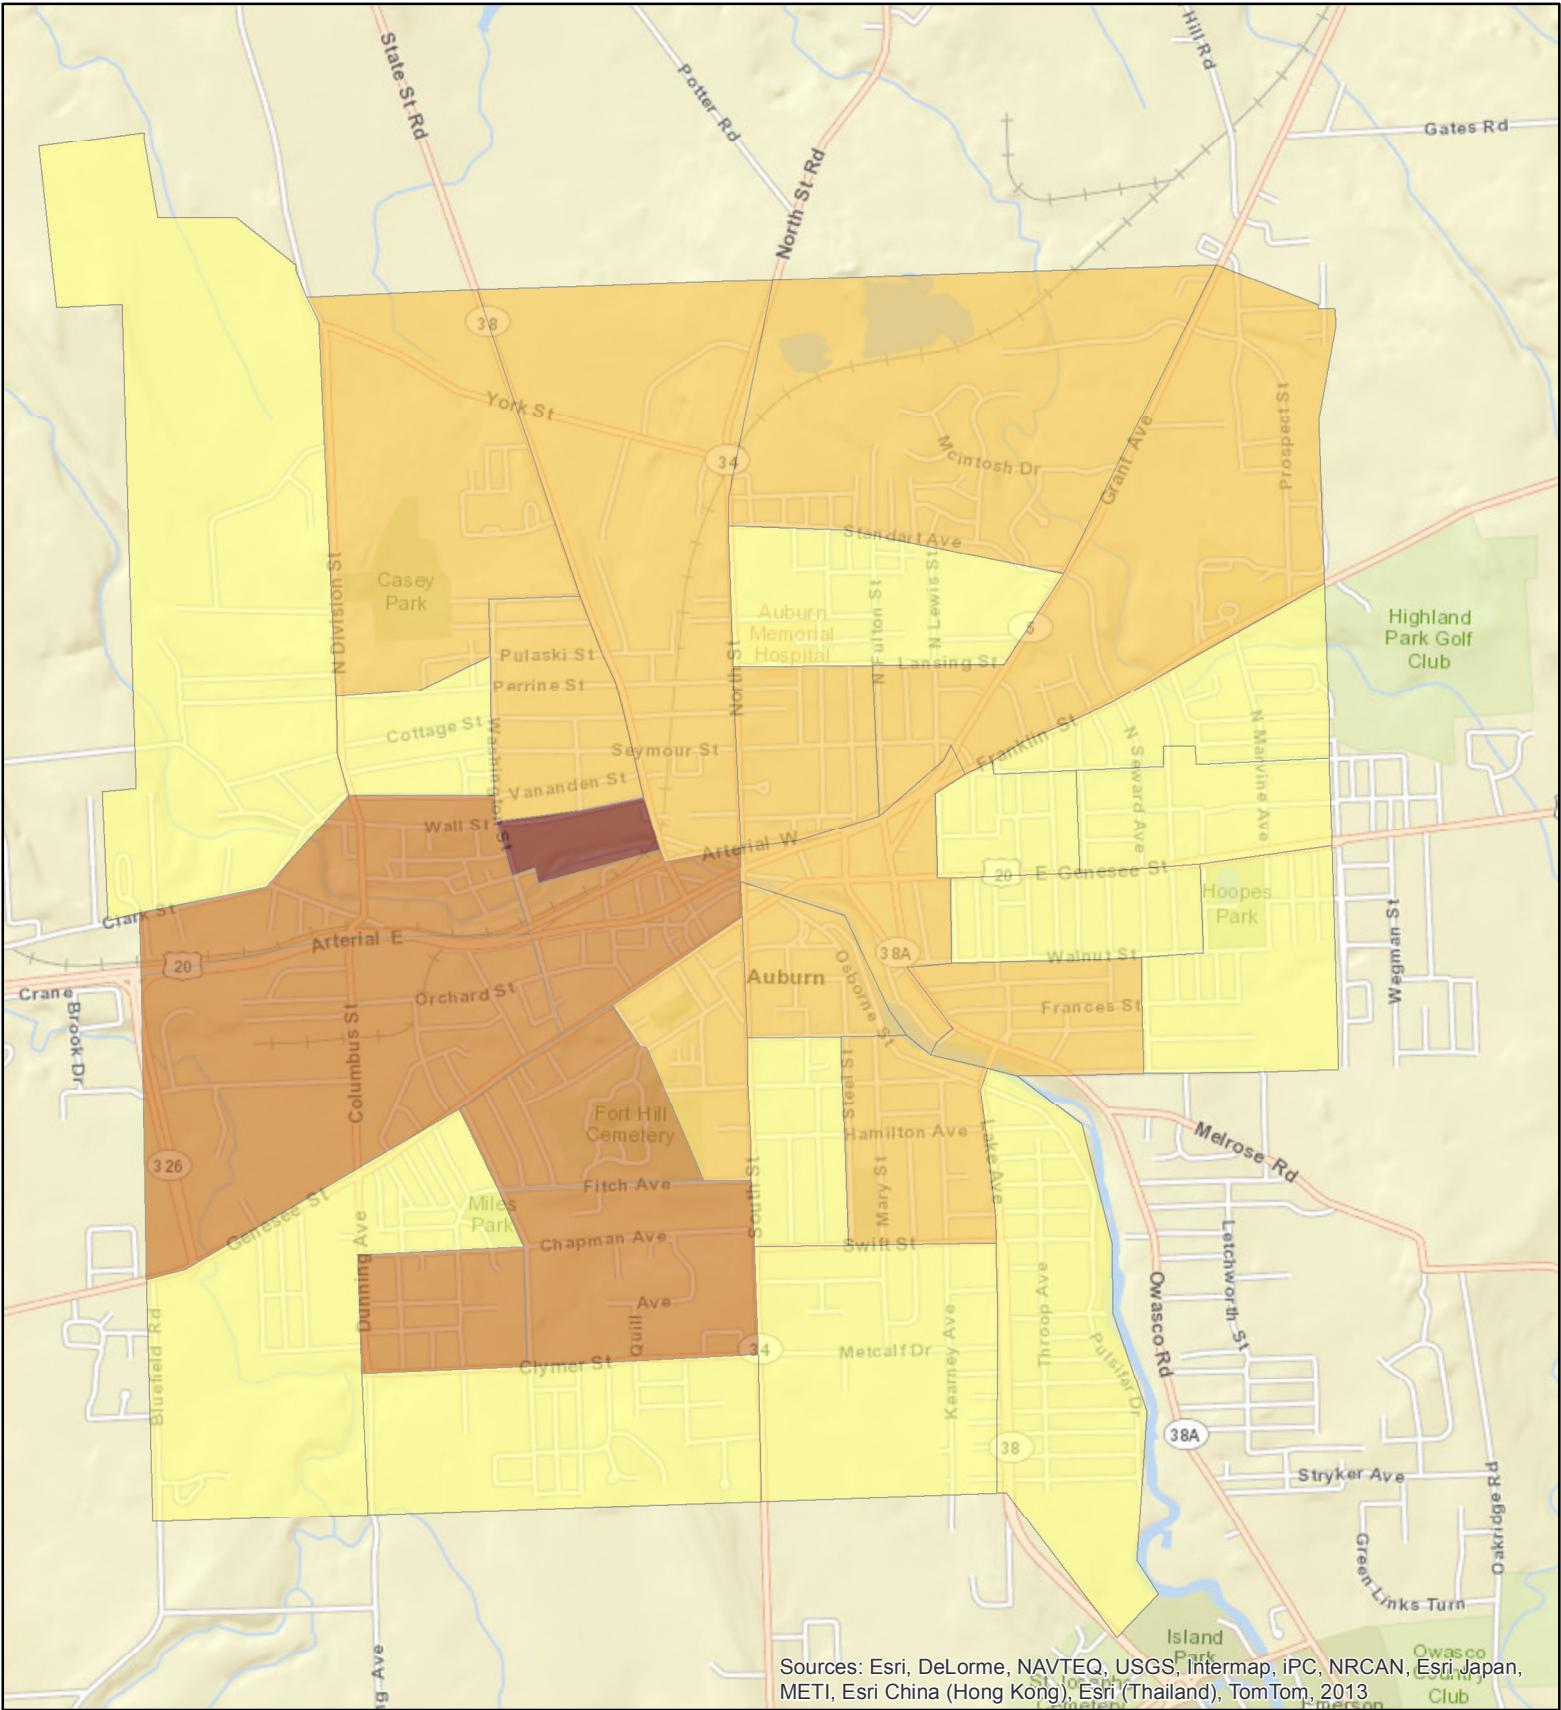

Total Non-White Population by Census Block Group (2000) Auburn, NY

Sources: Esri, DeLorme, NAVTEQ, USGS, Intermap, iPC, NRCAN, Esri Japan, METI, Esri China (Hong Kong), Esri (Thailand), TomTom, 2013

Total Non-White Population

- 1 - 32
- 33 - 81
- 82 - 164
- 1256