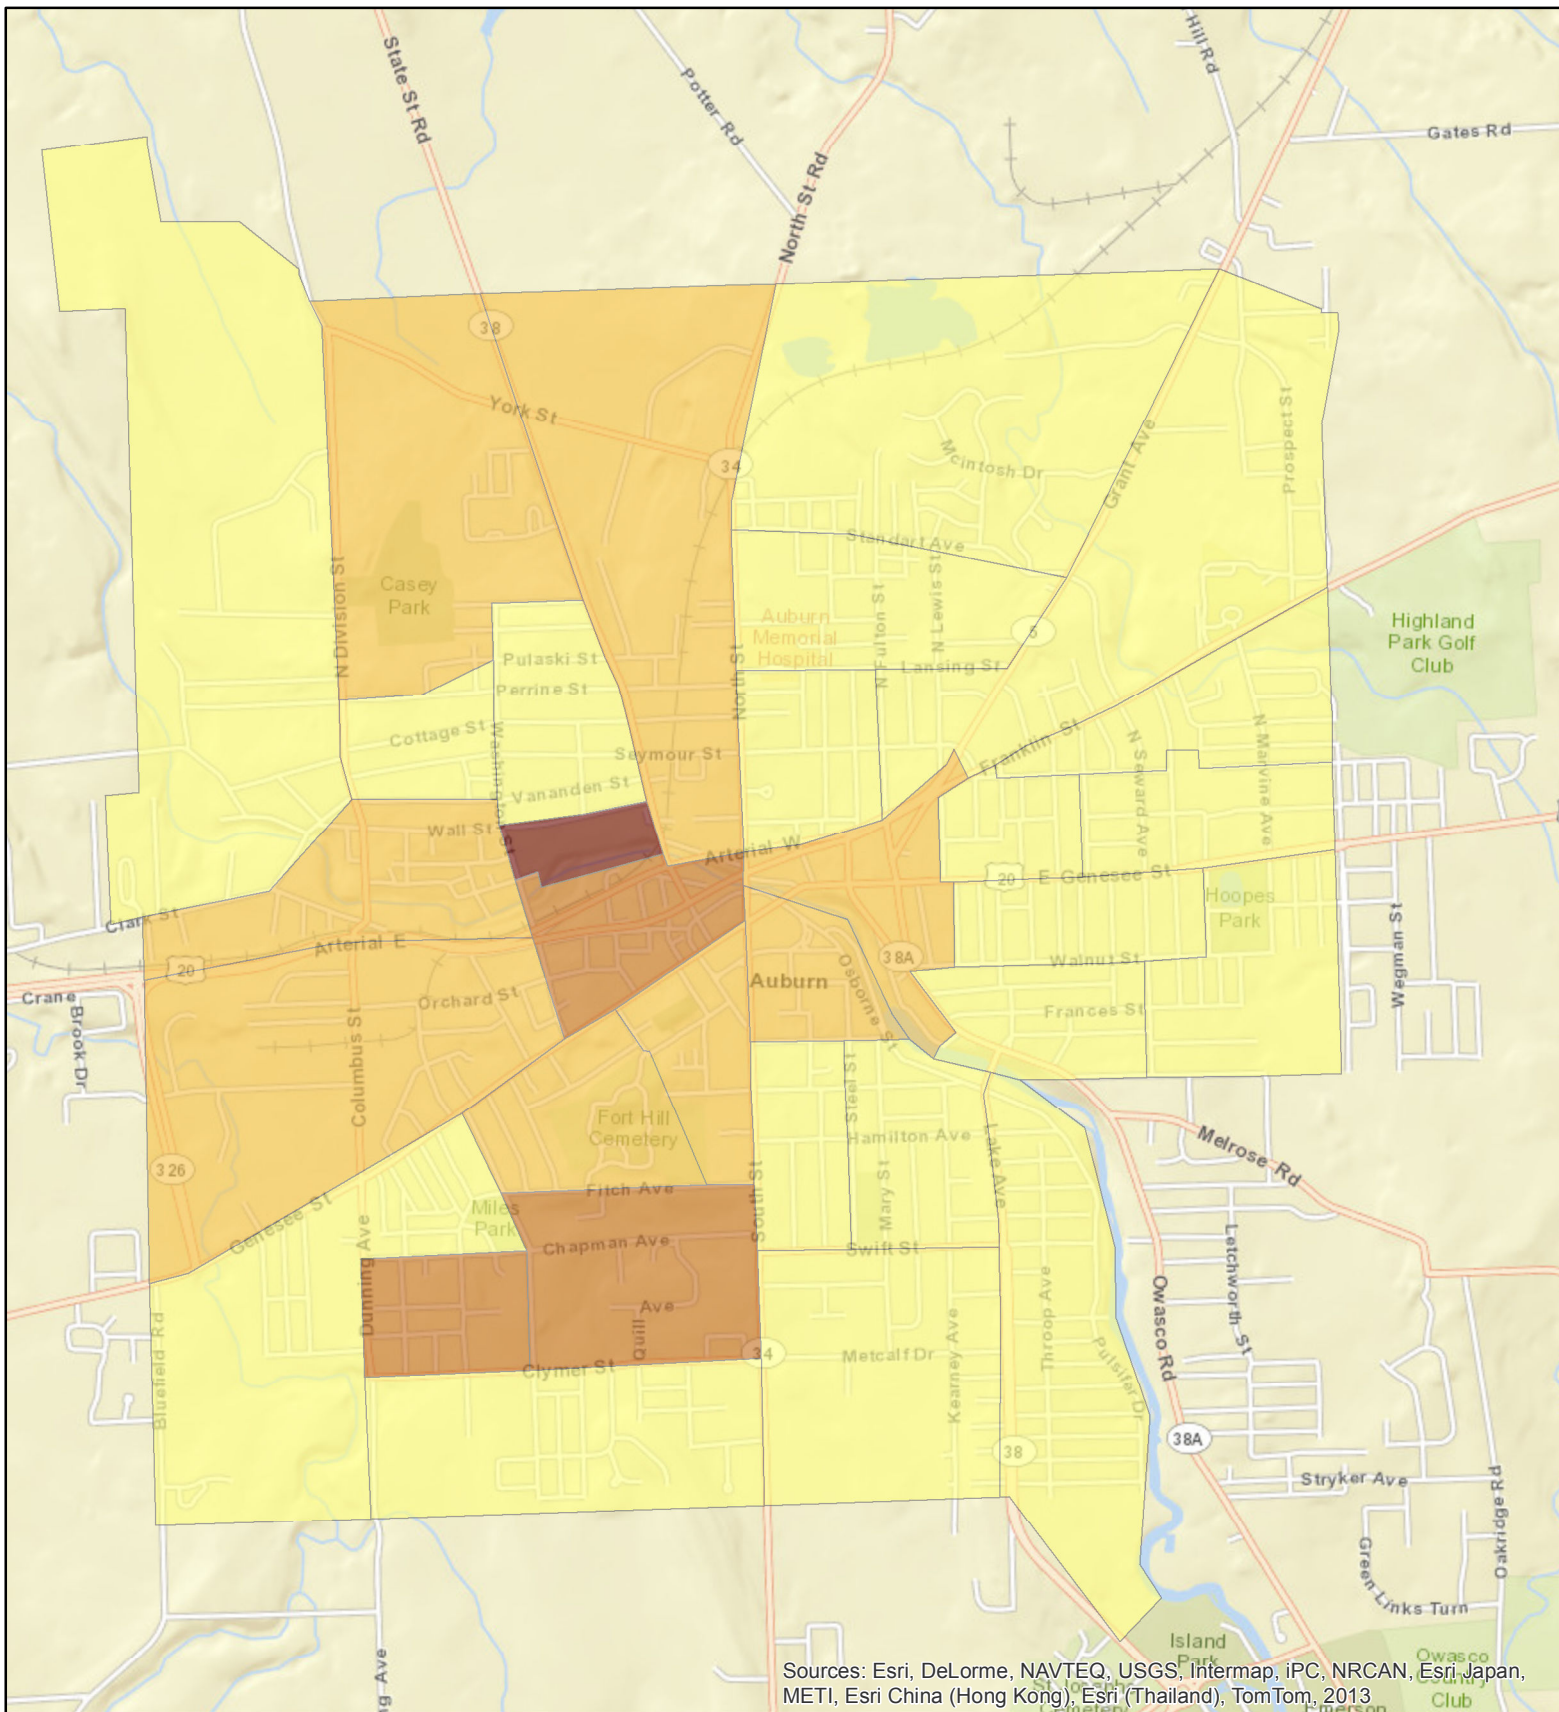

Percent Non-White Population by Census Block Group (2000) Auburn, NY

Sources: Esri, DeLorme, NAVTEQ, USGS, Intermap, iPC, NRCAN, Esri Japan, METI, Esri China (Hong Kong), Esri (Thailand), TomTom, 2013

% Non-White Population

- 0% - 5%
- 6% - 14%
- 15% - 24%
- 25% - 74%