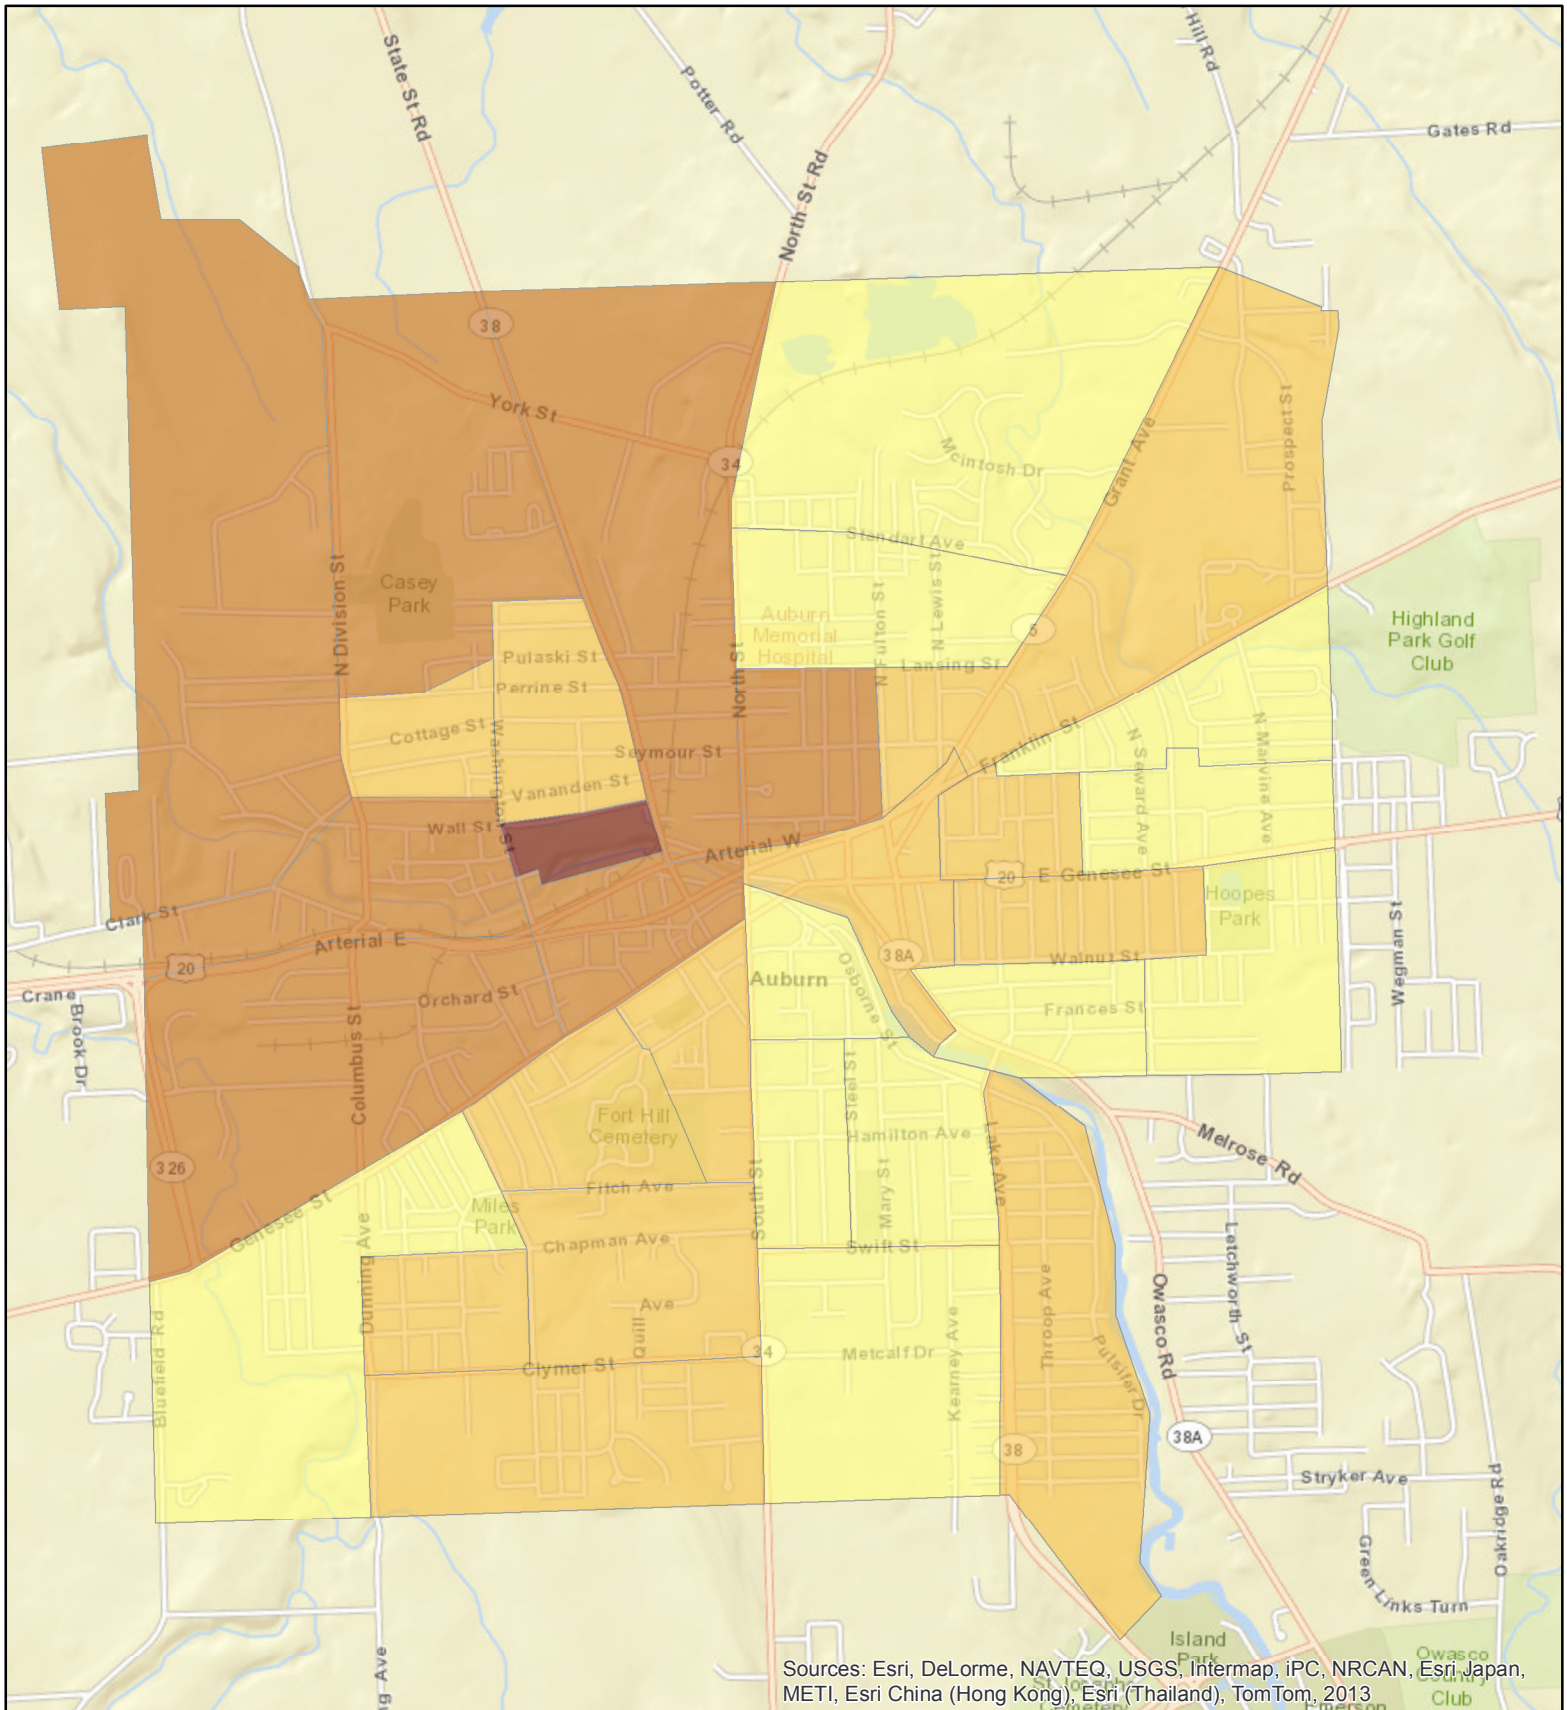

Percent Hispanic Population by Census Block Group (2000) Auburn, NY

Sources: Esri, DeLorme, NAVTEQ, USGS, Intermap, iPC, NRCAN, Esri Japan, METI, Esri China (Hong Kong), Esri (Thailand), TomTom, 2013

% Hispanic Population

Map created by Syracuse Community Geography, June 2013
Data from the US Census Bureau