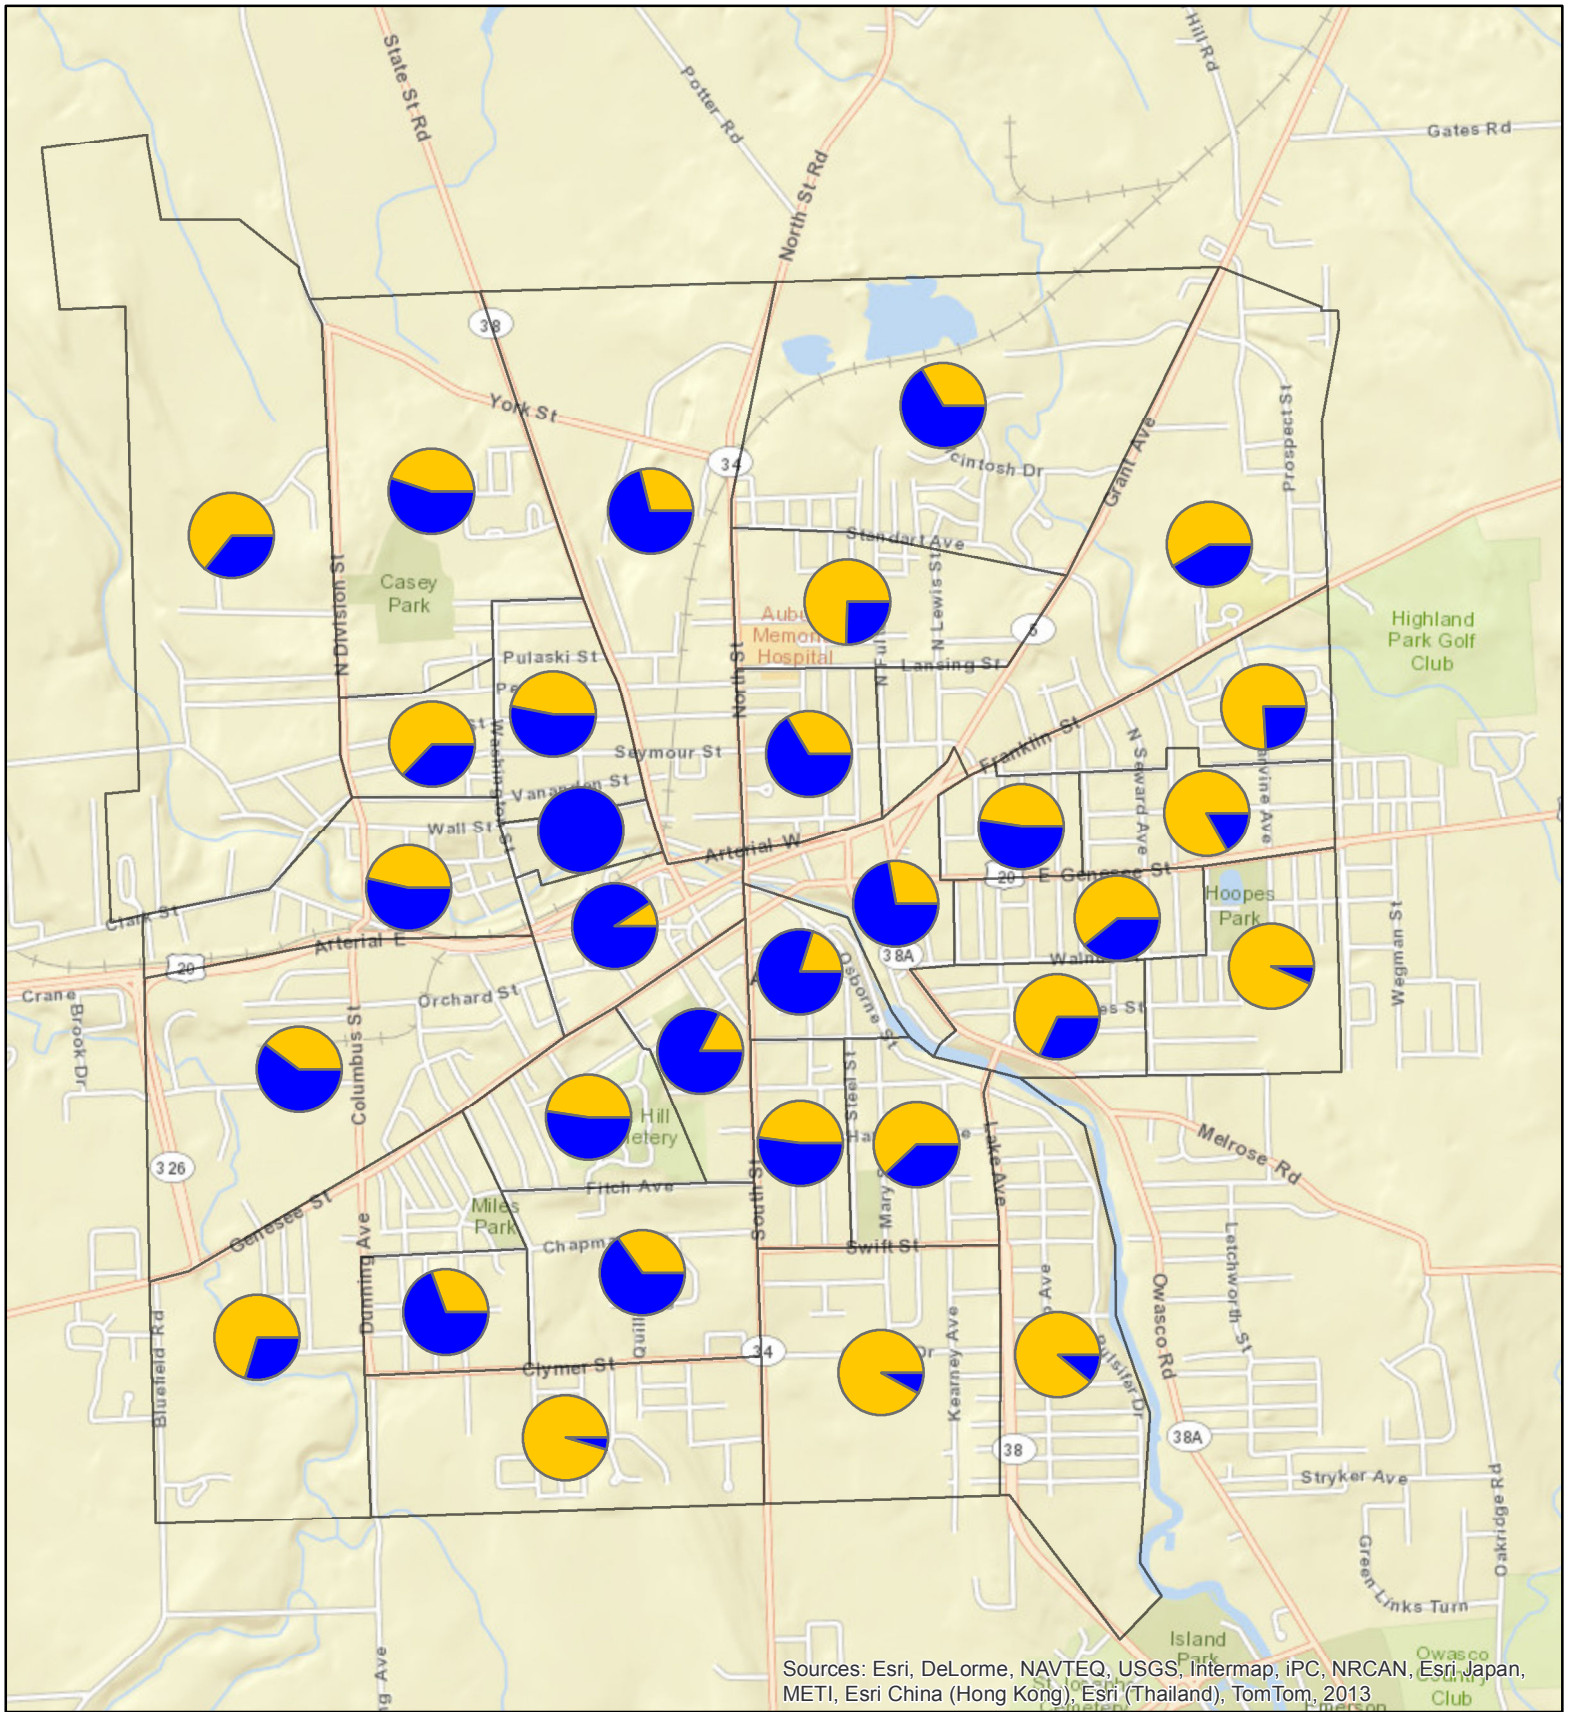

Housing Tenure by Census Block Group (2000) Auburn, NY

Sources: Esri, DeLorme, NAVTEQ, USGS, Intermap, iPC, NRCAN, Esri Japan, METI, Esri China (Hong Kong), Esri (Thailand), TomTom, 2013

Owner Occupied
Renter Occupied

0 0.25 0.5 1 Miles

Map created by Syracuse Community Geography, June 2013
Data from the US Census Bureau