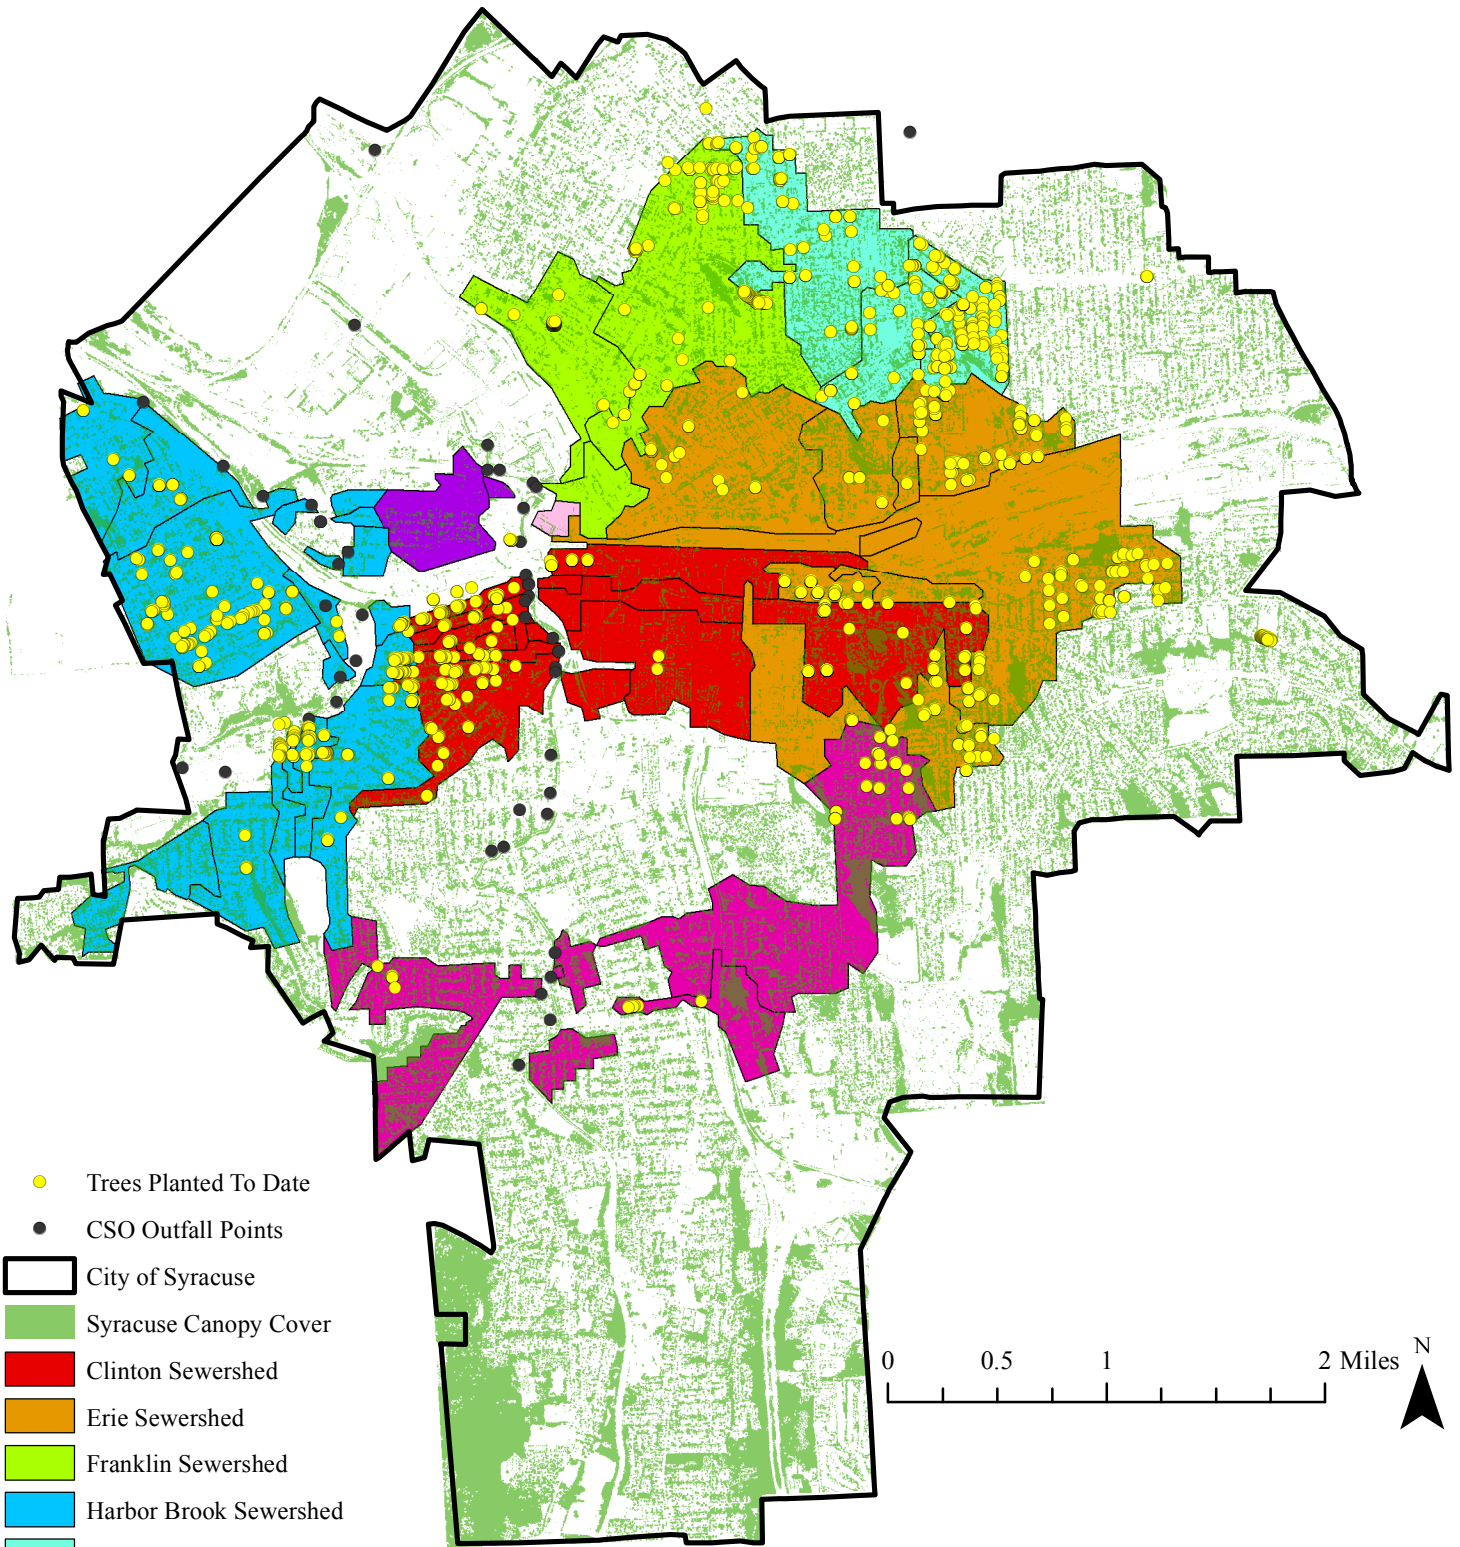

Canopy Cover and Sewersheds Syracuse, NY

- Trees Planted To Date
- CSO Outfall Points
- City of Syracuse
- Syracuse Canopy Cover
- Clinton Sewershed
- Erie Sewershed
- Franklin Sewershed
- Harbor Brook Sewershed
- Teall Sewershed
- Maltbie Sewershed
- Midland Sewershed
- Separated Sewershed

Data Sources: Syracuse-Onondaga County Planning Agency (2011) and CCE (2012)
Created by: Lindsay Woodson