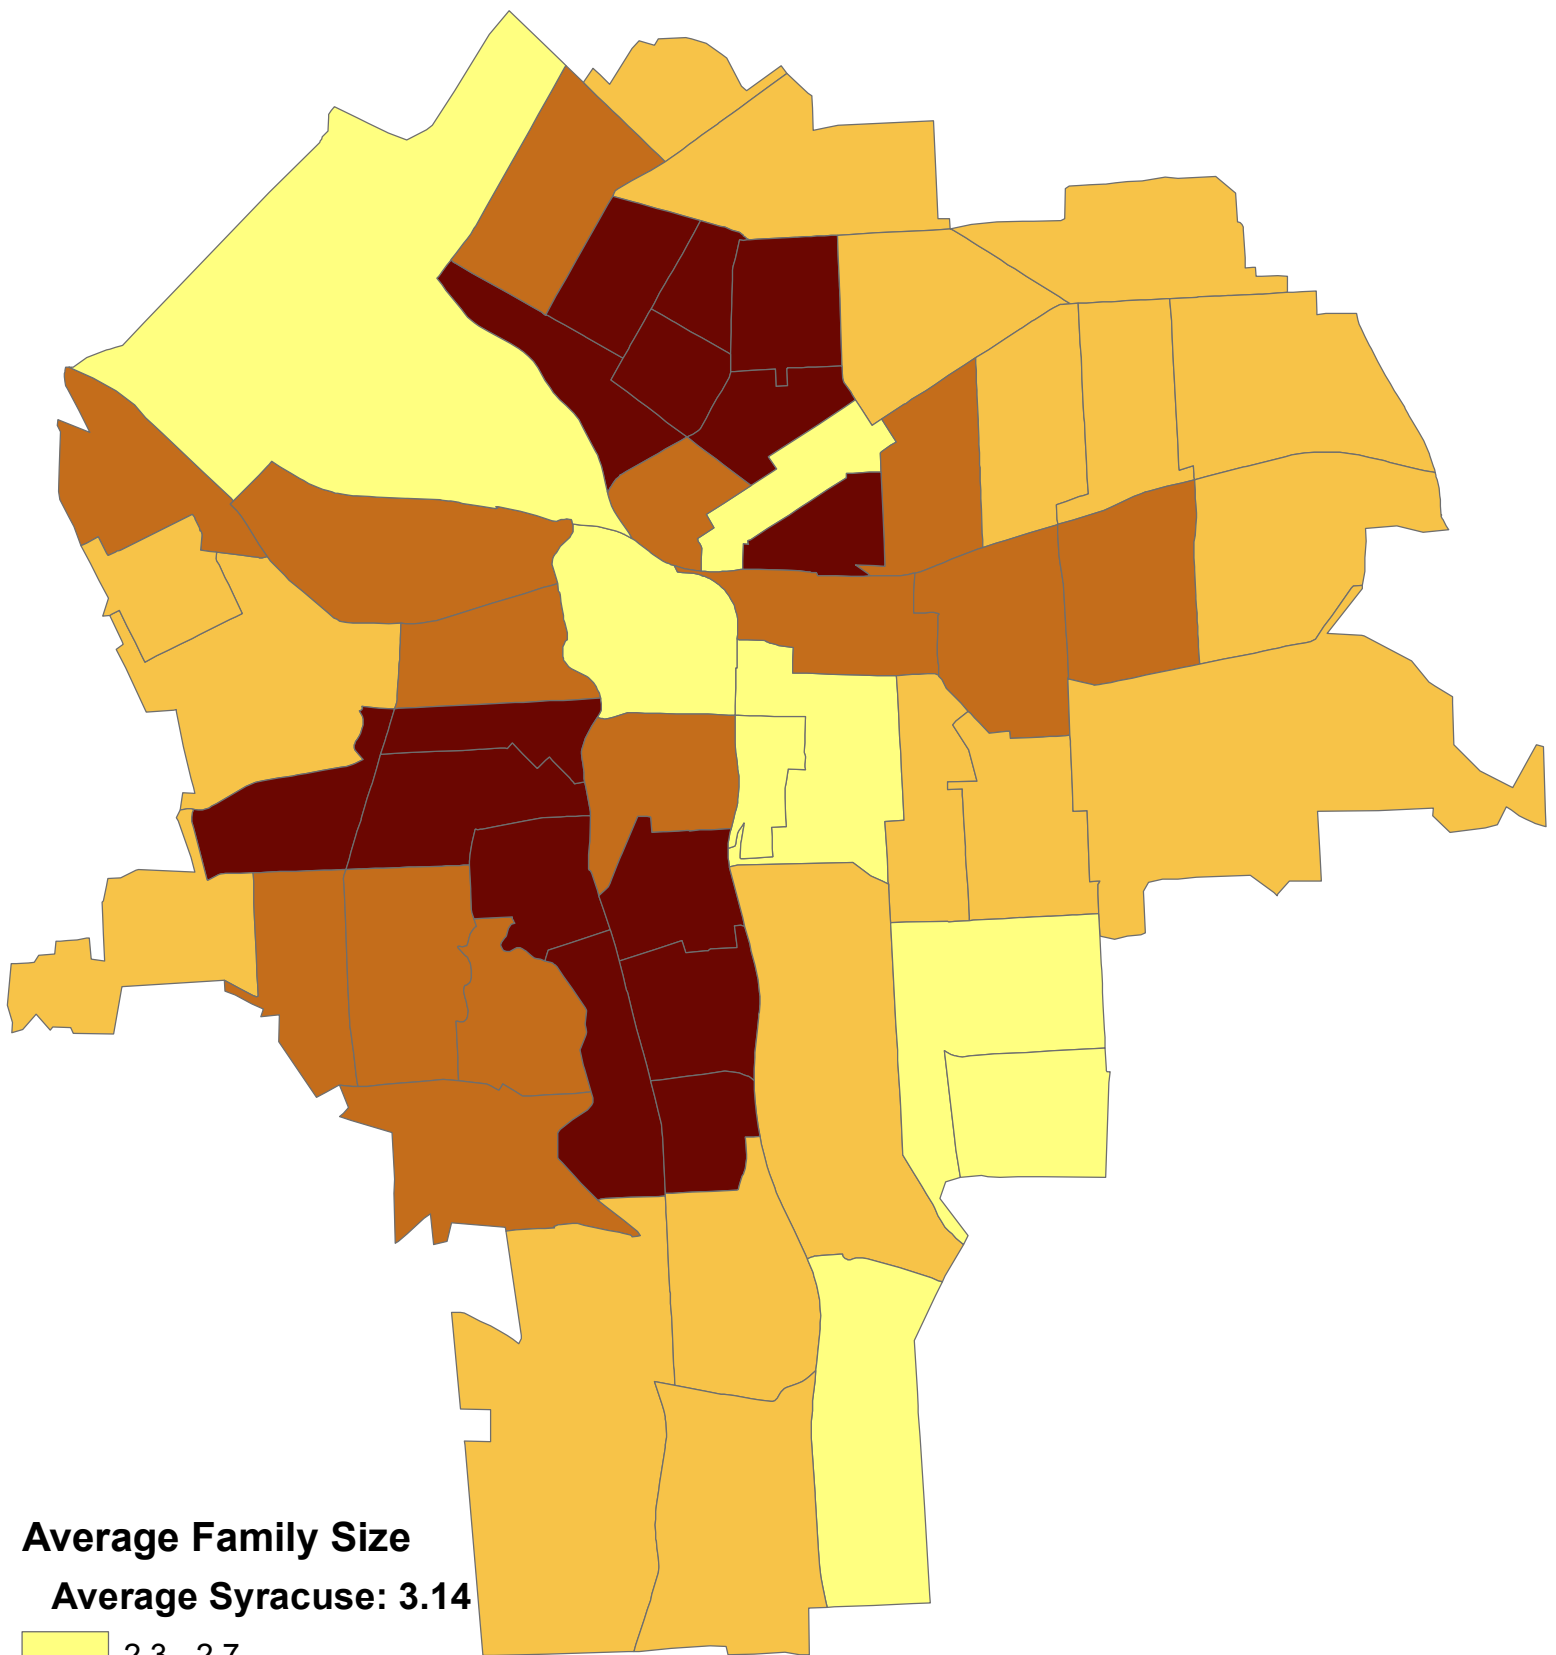

Average Family Size in Syracuse, NY, 2010

Average Family Size

Average Syracuse: 3.14